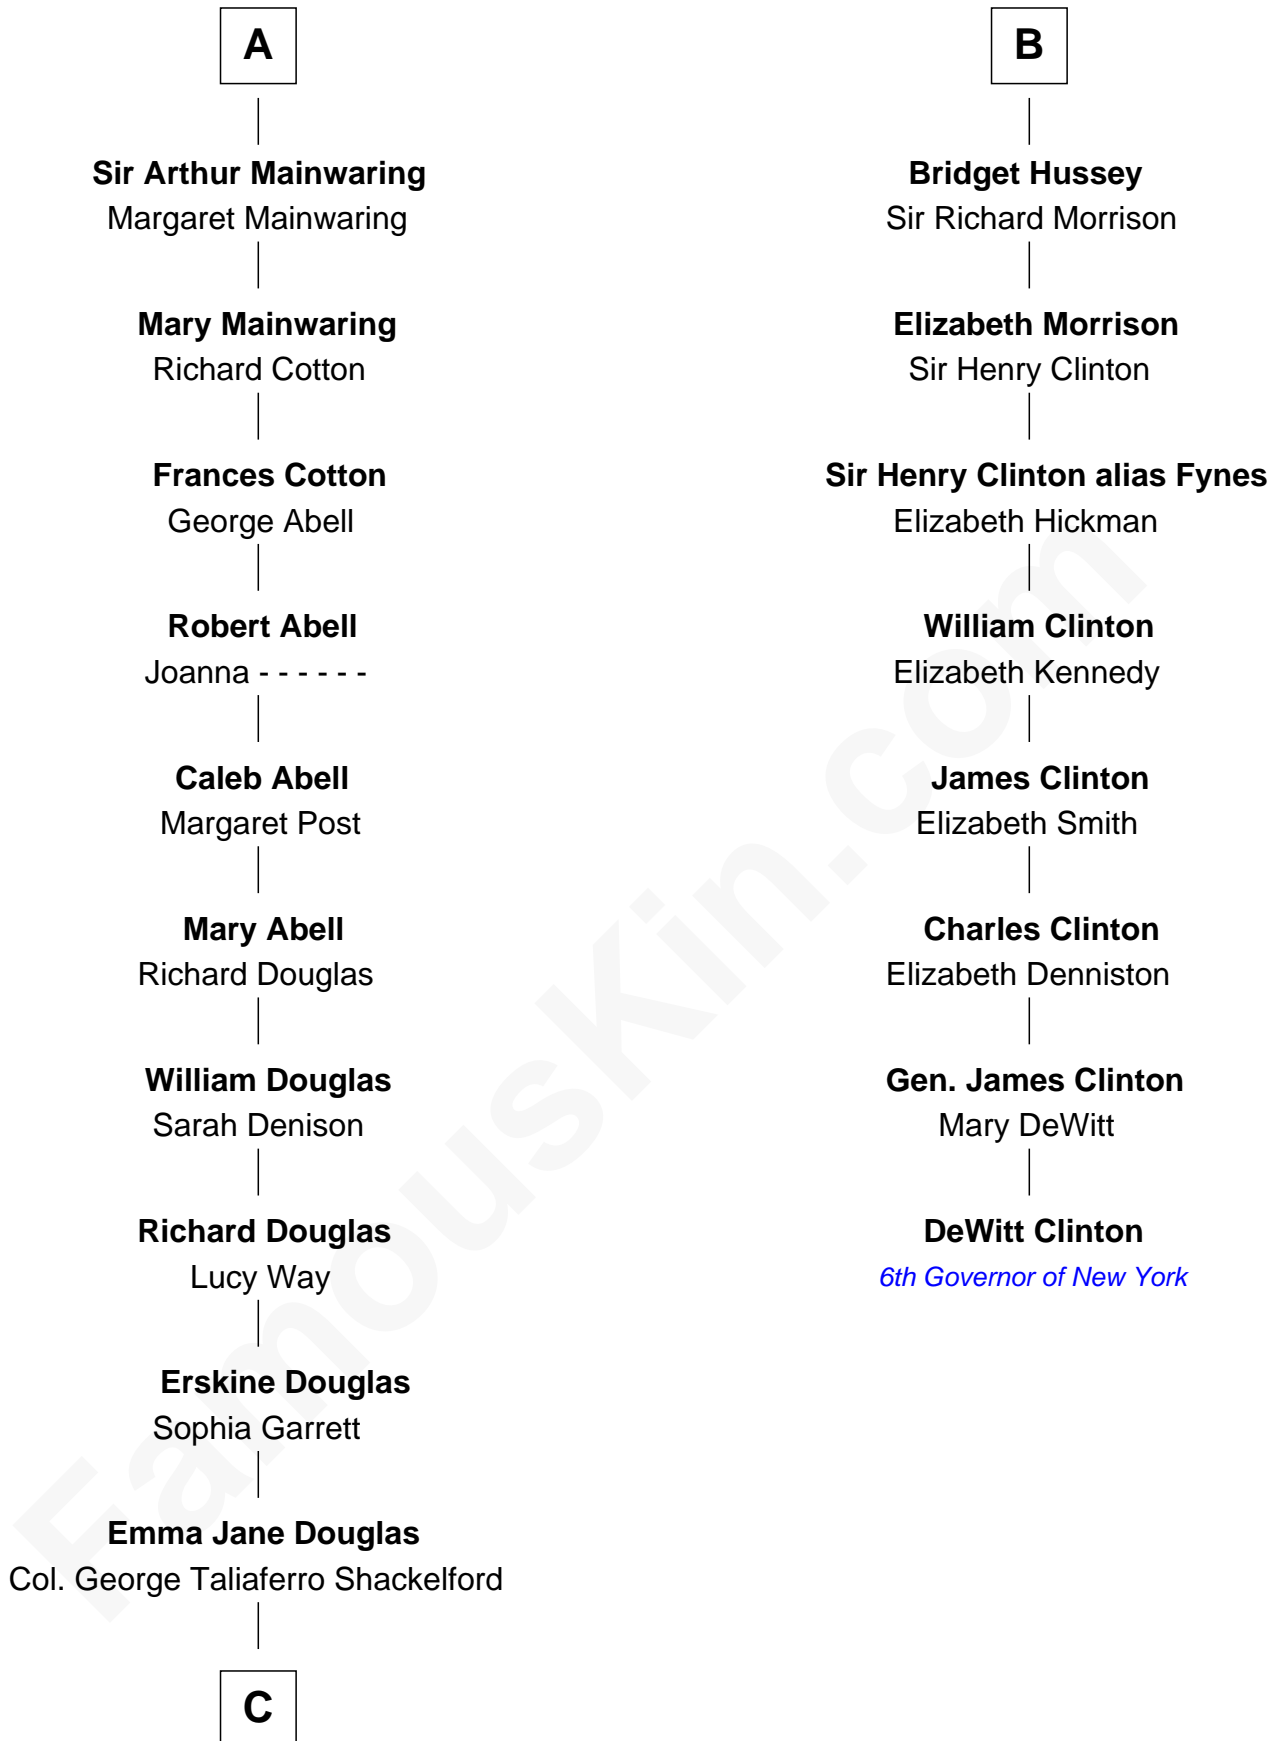

# FamousKin.com Relationship Chart of

**Ileana Douglas**

*TV and Movie Actress*

14th cousin 6 times removed of

**DeWitt Clinton**

*6th Governor of New York*

**C**

—  
**Lena Priscilla Shackelford**  
Edouard Gregory Hesselberg

—  
**Melvyn Edouard Hesselberg**  
Rosalind Hightower

—  
**Gregory Hesselberg**  
Joan Georgescu

—  
**Illeana Douglas**  
*TV and Movie Actress*