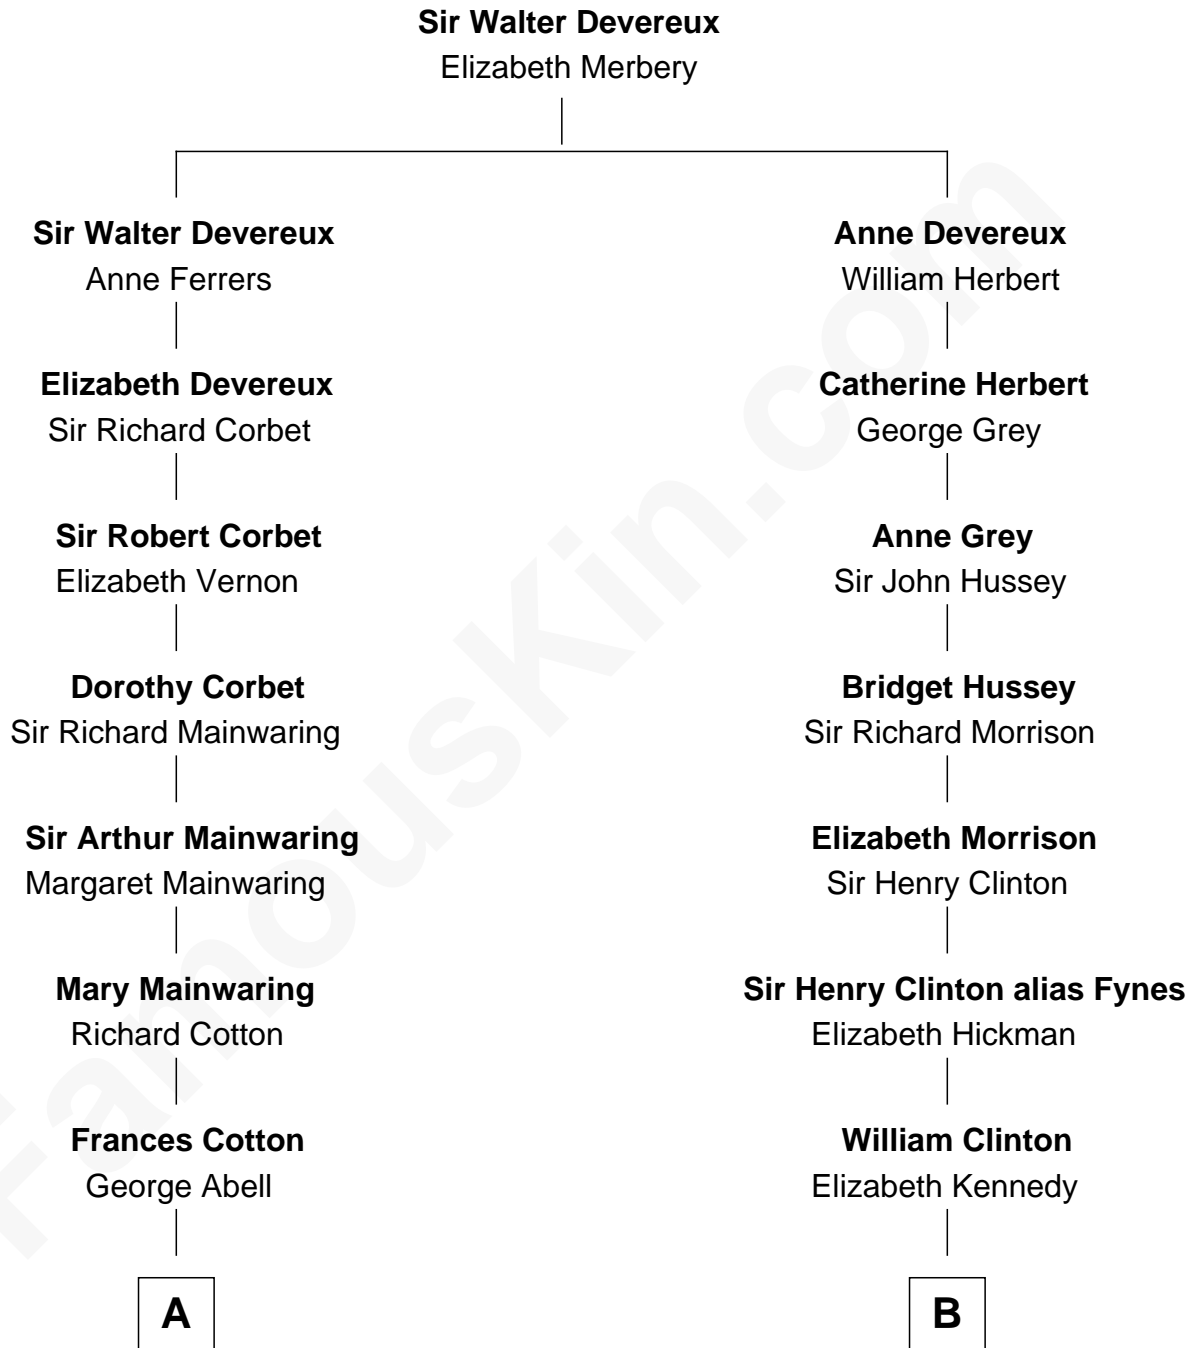

FamousKin.com Relationship Chart of

Illeana Douglas

TV and Movie Actress

10th cousin 7 times removed of

DeWitt Clinton

6th Governor of New York

Illeana Douglas photo by [Lan Bui](#) (CC BY-SA 2.0)