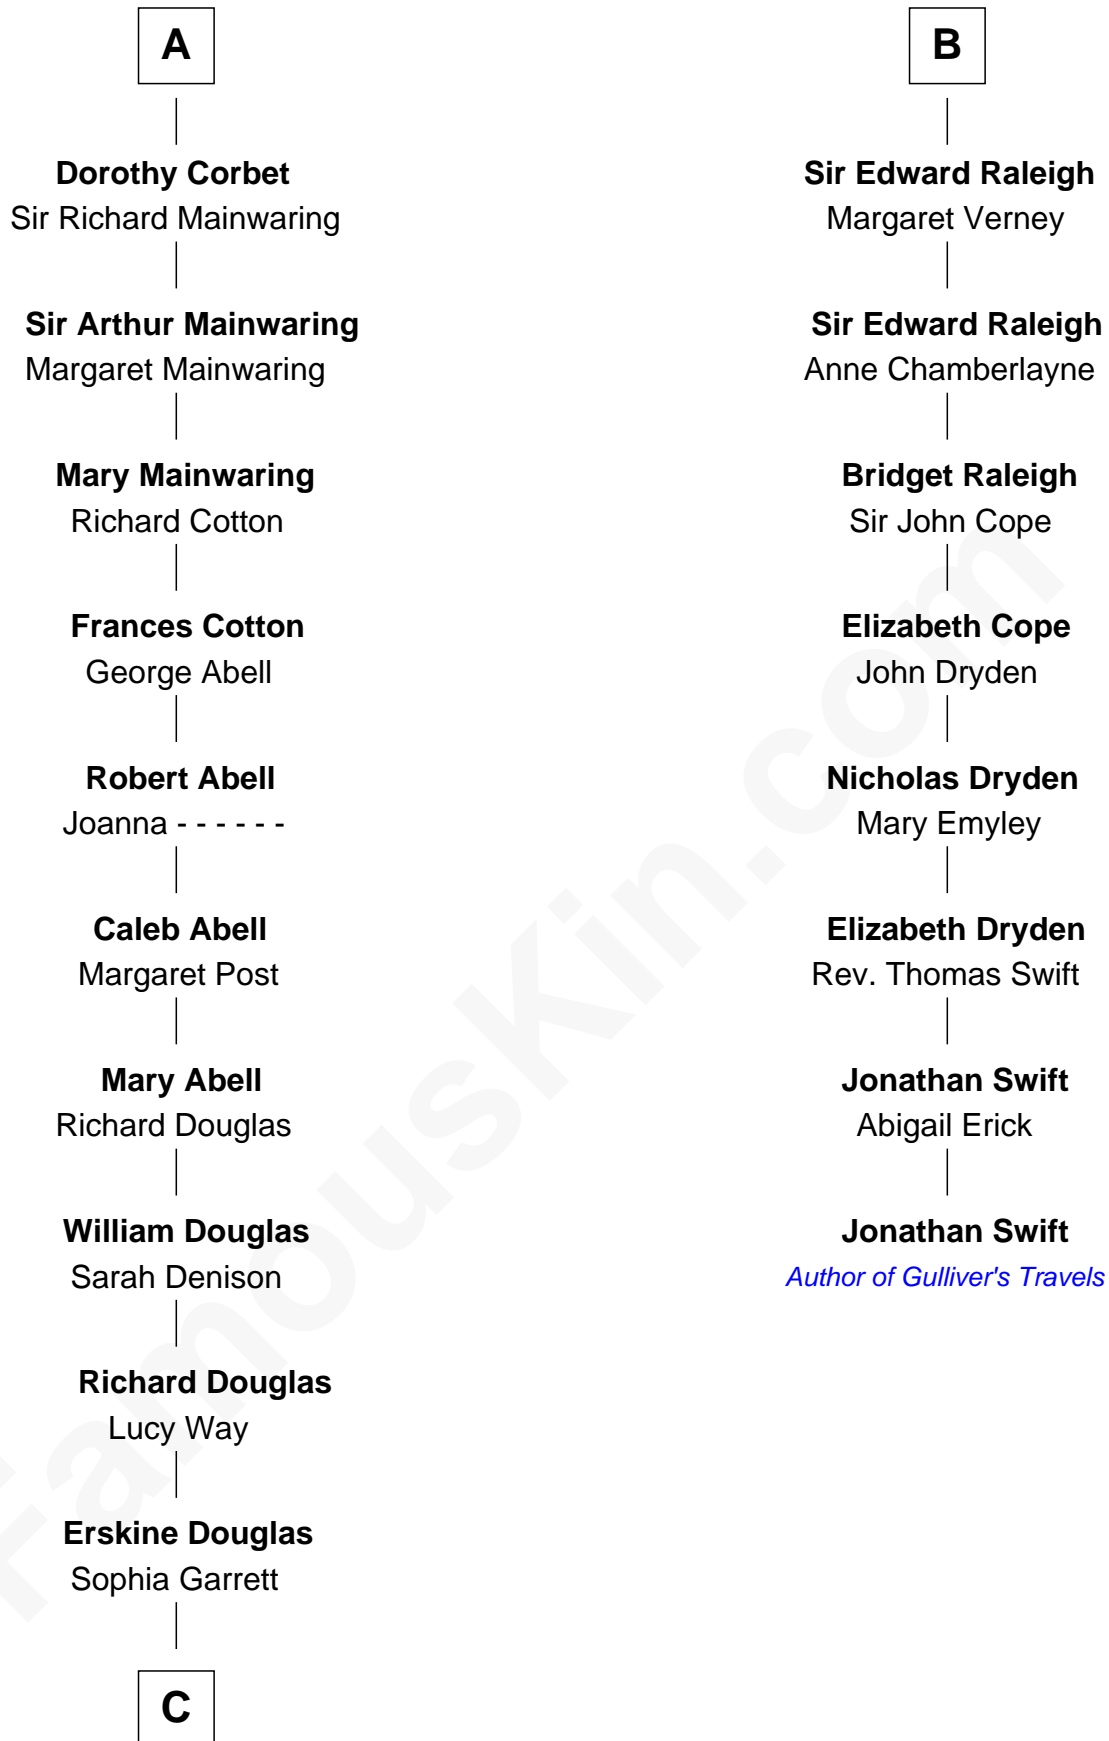

FamousKin.com Relationship Chart of

Ileana Douglas

TV and Movie Actress

14th cousin 7 times removed of

Jonathan Swift

Author of Gulliver's Travels

C

—
Emma Jane Douglas

Col. George Taliaferro Shackelford

—
Lena Priscilla Shackelford

Edouard Gregory Hesselberg

—
Melvyn Edouard Hesselberg

Rosalind Hightower

—
Gregory Hesselberg

Joan Georgescu

—
Illeana Douglas