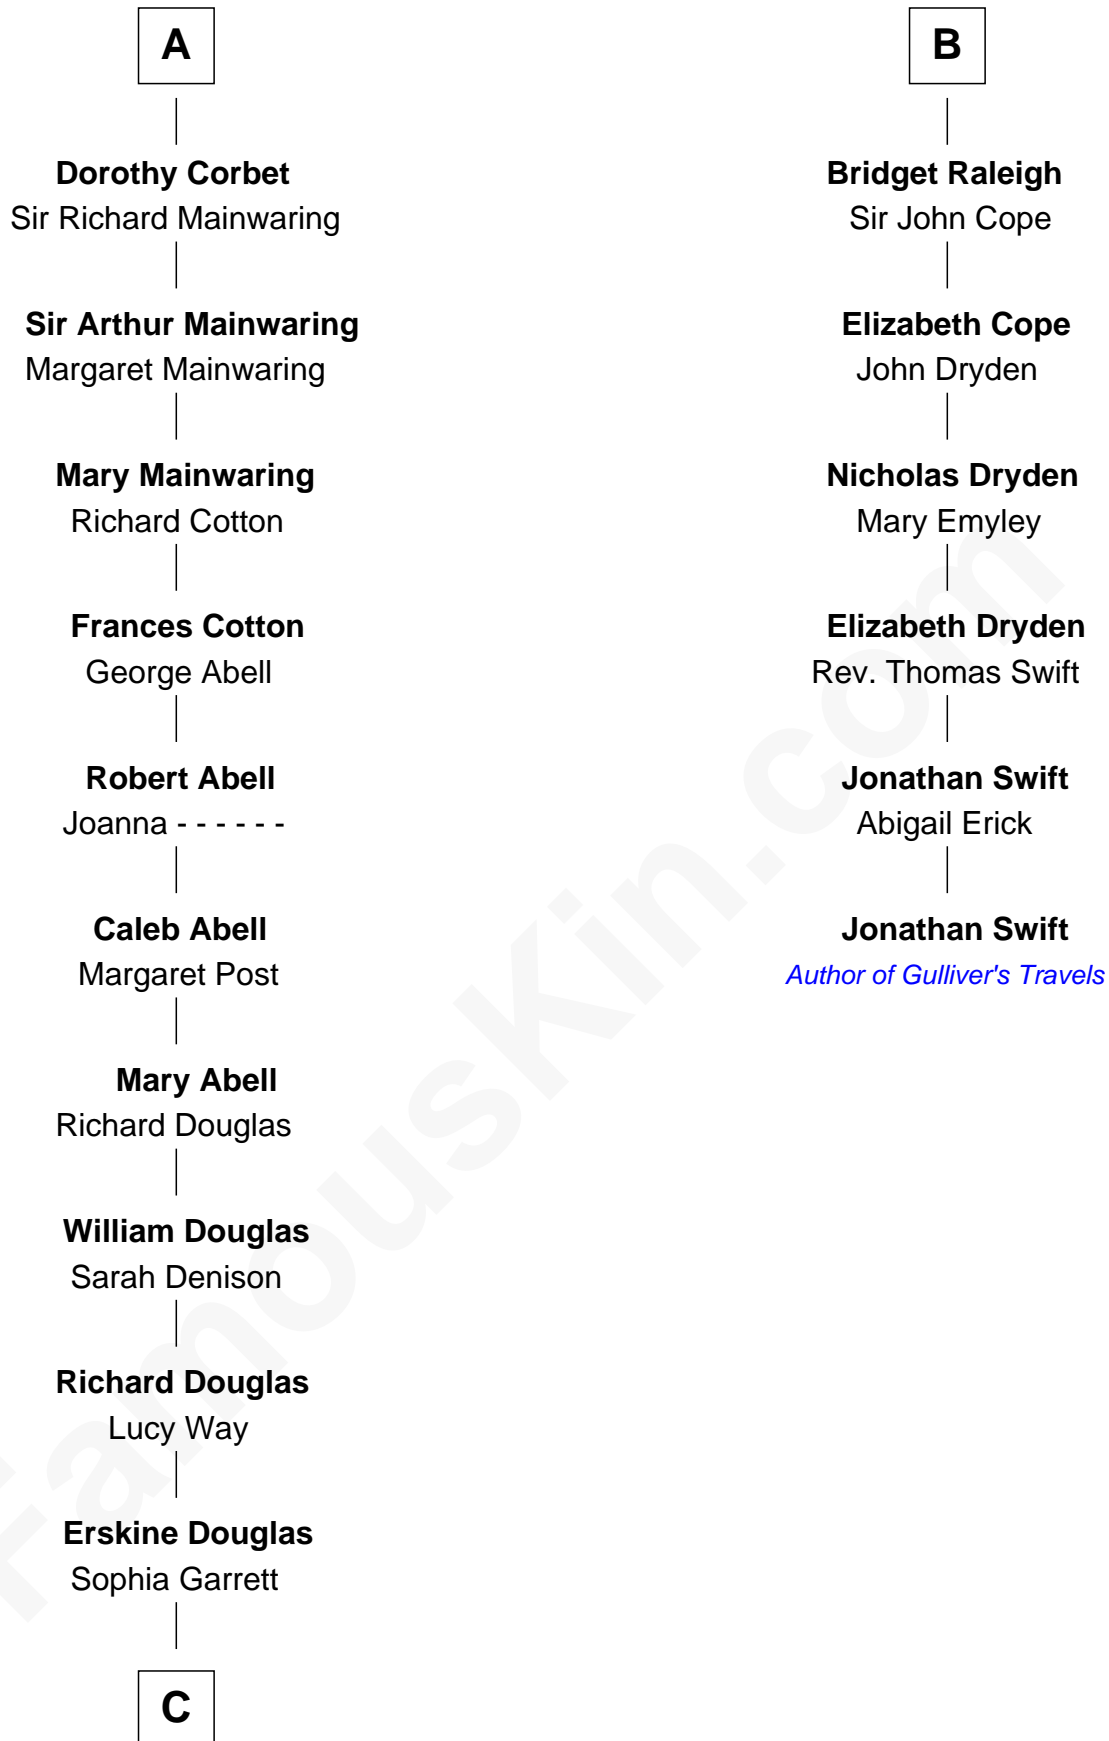

# FamousKin.com Relationship Chart of

**Illeana Douglas**

*TV and Movie Actress*

12th cousin 9 times removed of

**Jonathan Swift**

*Author of Gulliver's Travels*

**Edmund Fitzalan**

Alice de Warenne

**C**

—  
**Emma Jane Douglas**

Col. George Taliaferro Shackelford

—  
**Lena Priscilla Shackelford**

Edouard Gregory Hesselberg

—  
**Melvyn Edouard Hesselberg**

Rosalind Hightower

—  
**Gregory Hesselberg**

Joan Georgescu

—  
**Illeana Douglas**

*TV and Movie Actress*