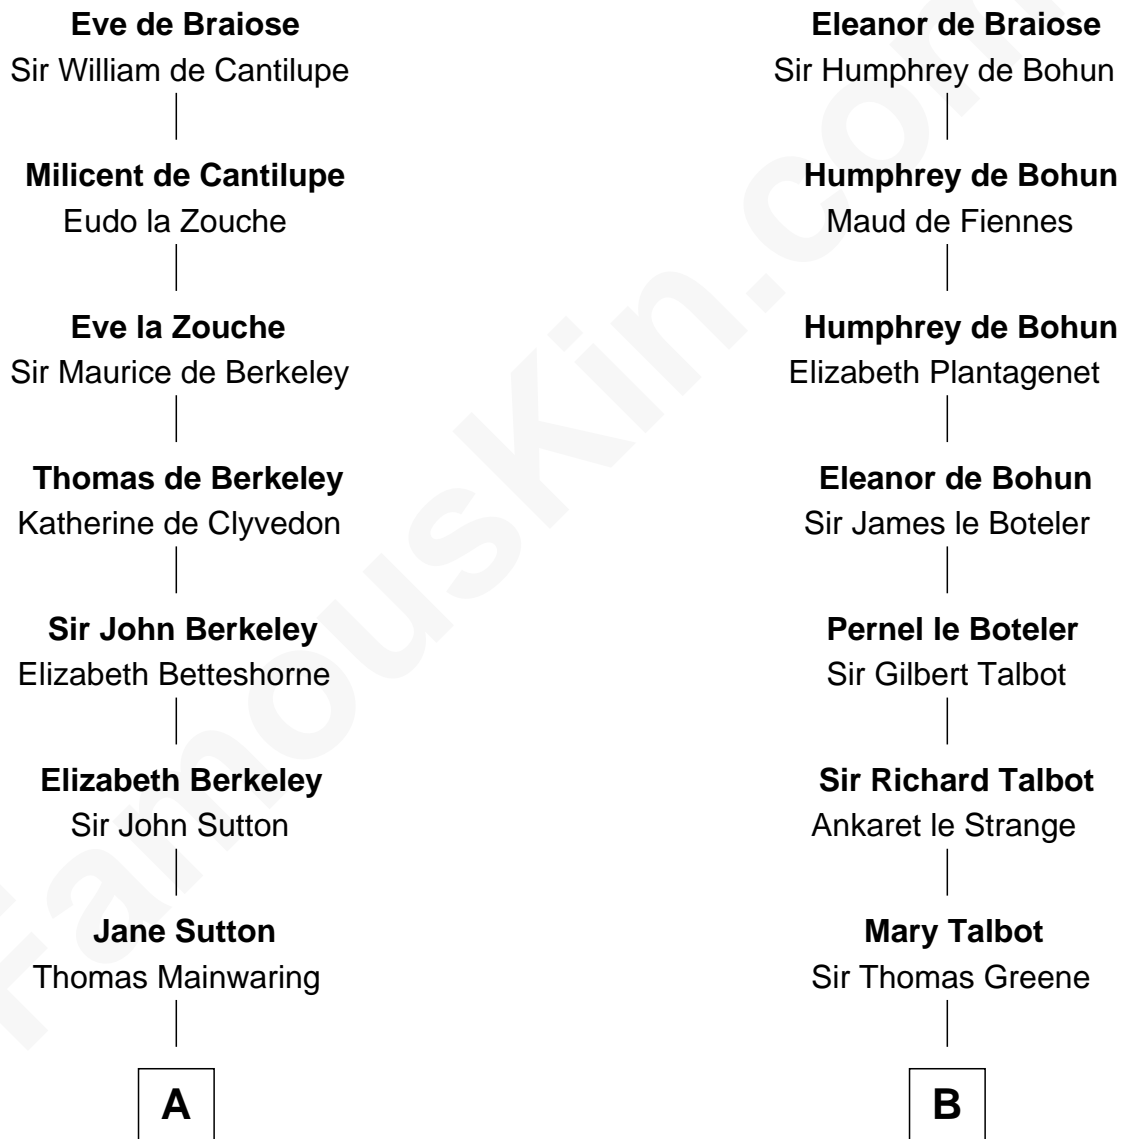

FamousKin.com Relationship Chart of

Illeana Douglas

TV and Movie Actress

16th cousin 5 times removed of

Jonathan Swift

Author of Gulliver's Travels

William de Braiose

Eva Marshal

C

—
Emma Jane Douglas

Col. George Taliaferro Shackelford

—
Lena Priscilla Shackelford

Edouard Gregory Hesselberg

—
Melvyn Edouard Hesselberg

Rosalind Hightower

—
Gregory Hesselberg