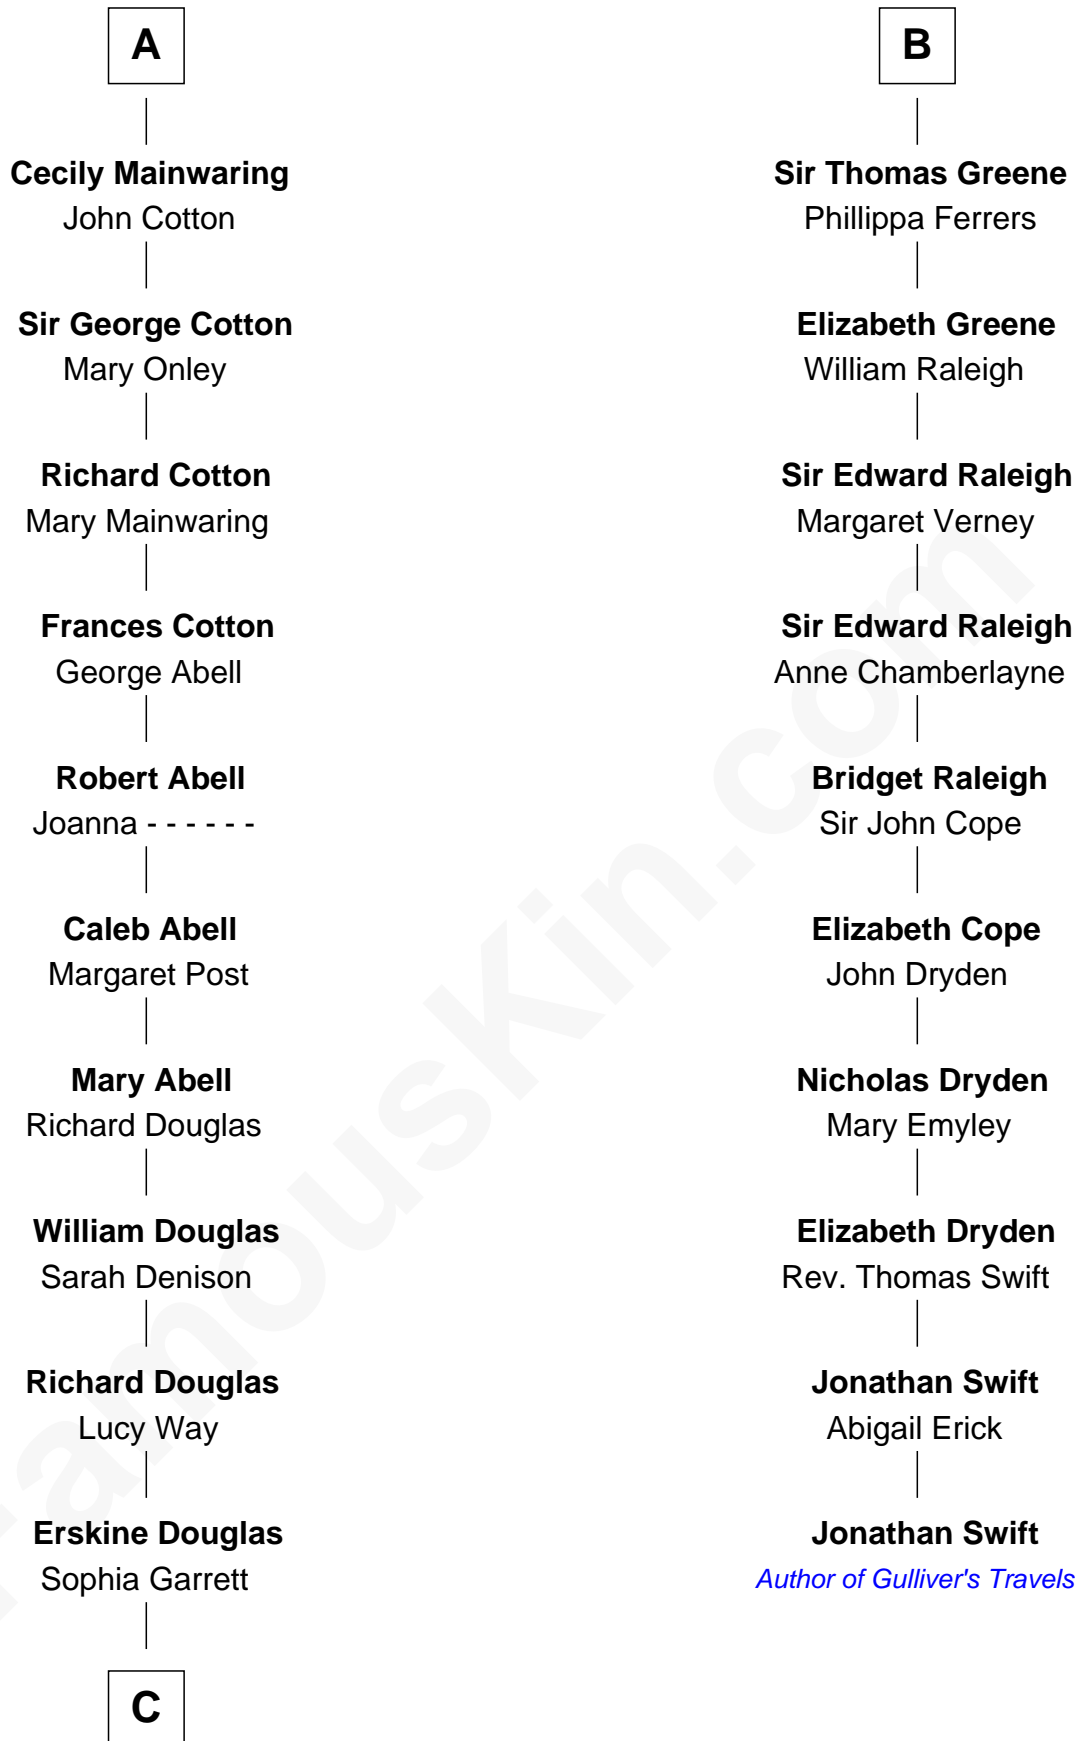

FamousKin.com Relationship Chart of

Illeana Douglas

TV and Movie Actress

16th cousin 5 times removed of

Jonathan Swift

Author of Gulliver's Travels

William de Braiose

Eva Marshal

C

—
Emma Jane Douglas

Col. George Taliaferro Shackelford

—
Lena Priscilla Shackelford

Edouard Gregory Hesselberg

—
Melvyn Edouard Hesselberg

Rosalind Hightower

—
Gregory Hesselberg

Joan Georgescu

—
Illeana Douglas

TV and Movie Actress