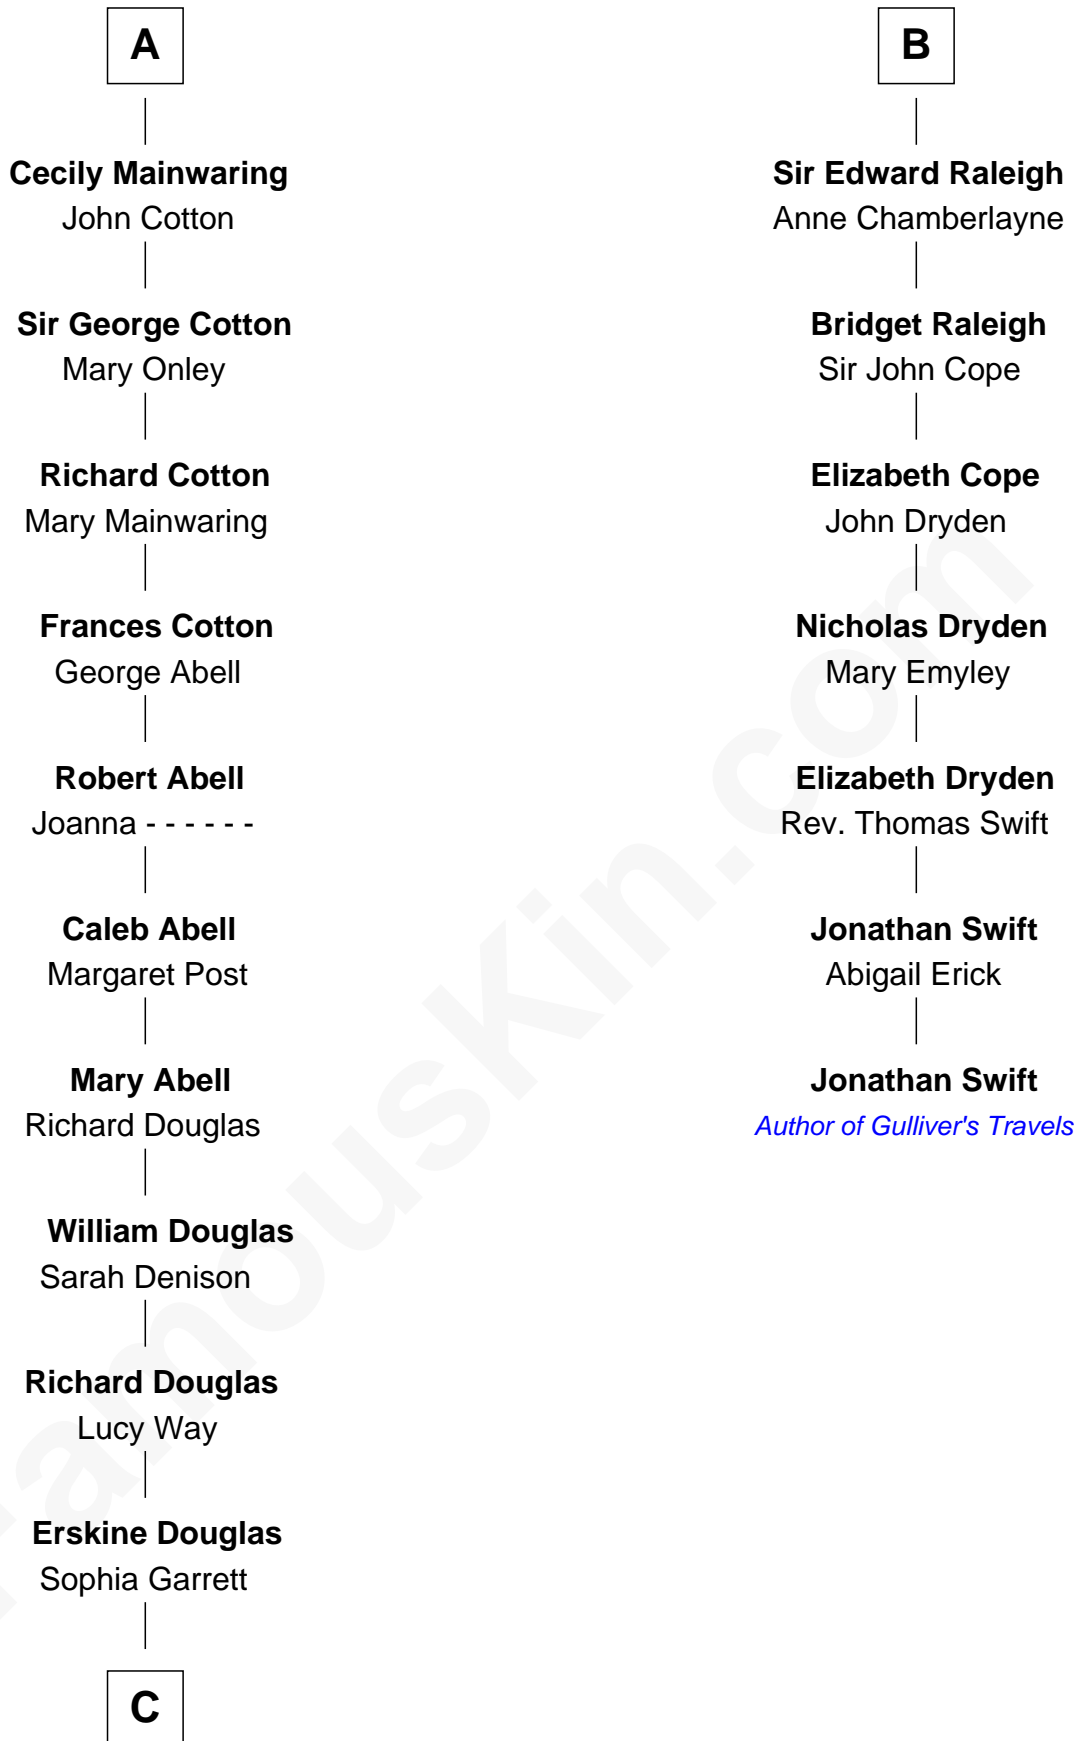

FamousKin.com Relationship Chart of

Ileana Douglas

TV and Movie Actress

13th cousin 8 times removed of

Jonathan Swift

Author of Gulliver's Travels

Sir Hugh le Despencer

Isabella de Beauchamp

Sir Thomas Greene

Elizabeth Greene

William Raleigh

Sir Edward Raleigh

Margaret Verney

B

C

—
Emma Jane Douglas

Col. George Taliaferro Shackelford

—
Lena Priscilla Shackelford

Edouard Gregory Hesselberg

—
Melvyn Edouard Hesselberg

Rosalind Hightower

—
Gregory Hesselberg

Joan Georgescu

—
Illeana Douglas