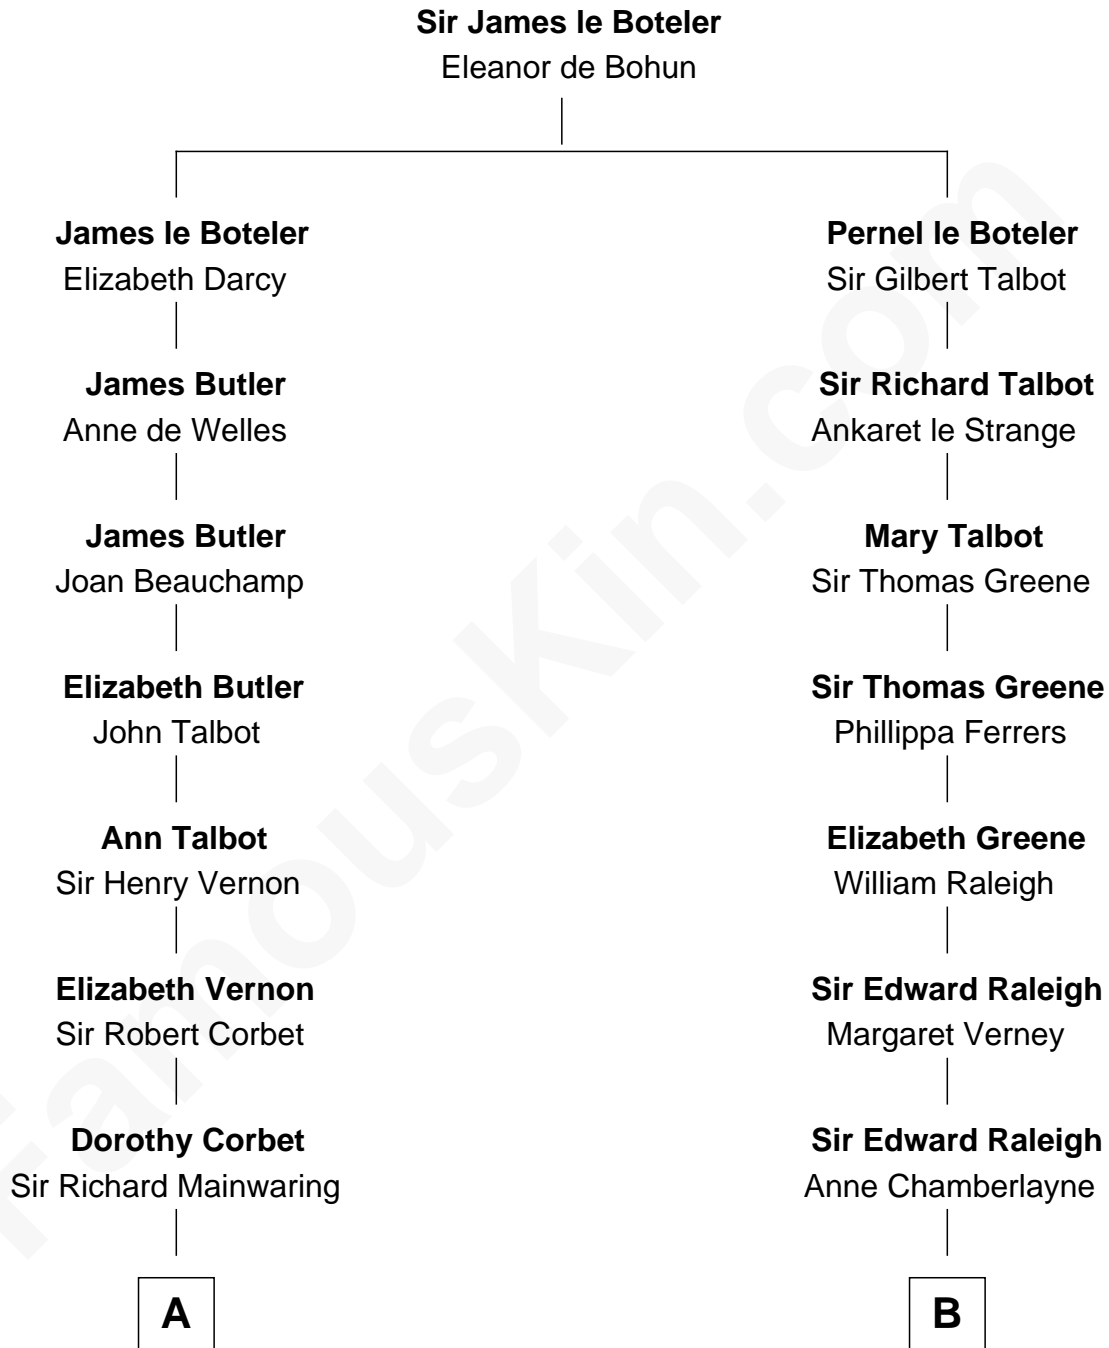

FamousKin.com Relationship Chart of

Ileana Douglas

TV and Movie Actress

12th cousin 8 times removed of

Jonathan Swift

Author of Gulliver's Travels

C

—
Lena Priscilla Shackelford
Edouard Gregory Hesselberg

—
Melvyn Edouard Hesselberg
Rosalind Hightower

—
Gregory Hesselberg
Joan Georgescu

—
Illeana Douglas
TV and Movie Actress

FamousKin.com