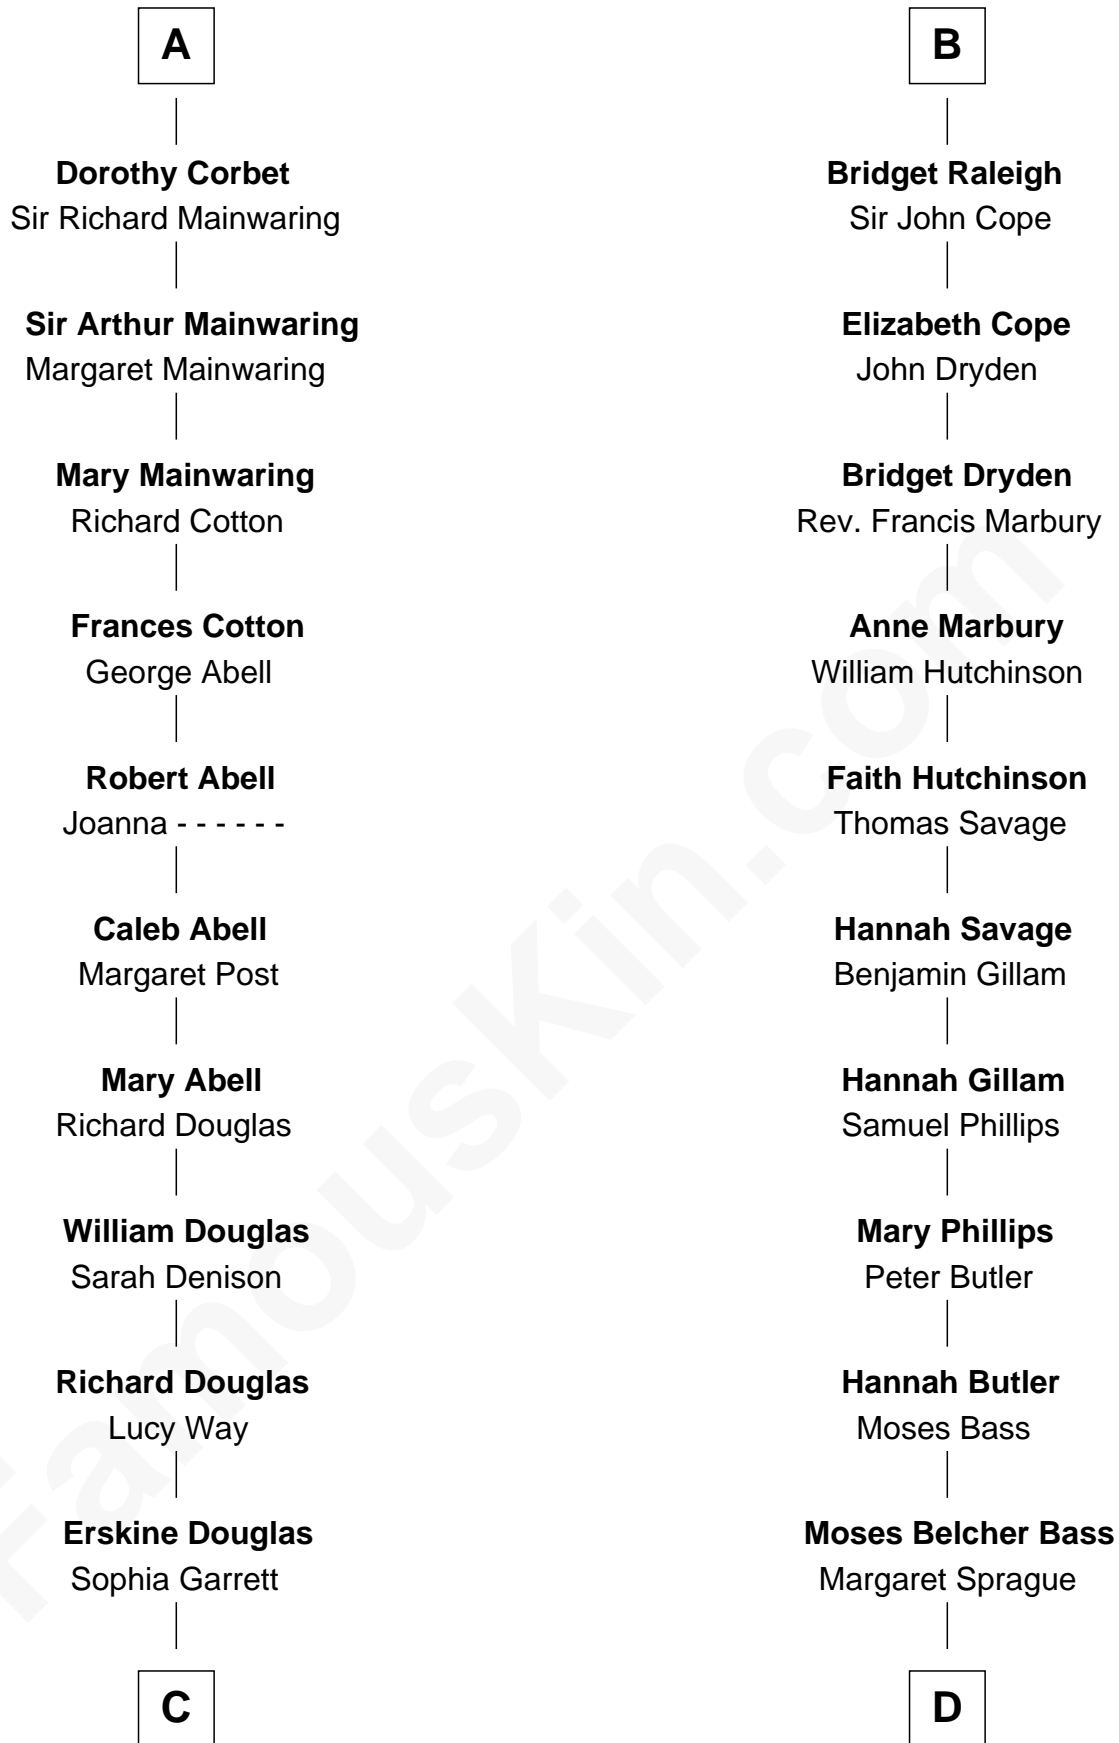

FamousKin.com Relationship Chart of

Illeana Douglas

TV and Movie Actress

21st cousin of

Erskine Childers

4th President of Ireland

Edmund Fitzalan

Alice de Warenne

C

Emma Jane Douglas
Col. George Taliaferro Shackelford

Lena Priscilla Shackelford
Edouard Gregory Hesselberg

Melvyn Edouard Hesselberg
Rosalind Hightower

Gregory Hesselberg
Joan Georgescu

Illeana Douglas
TV and Movie Actress