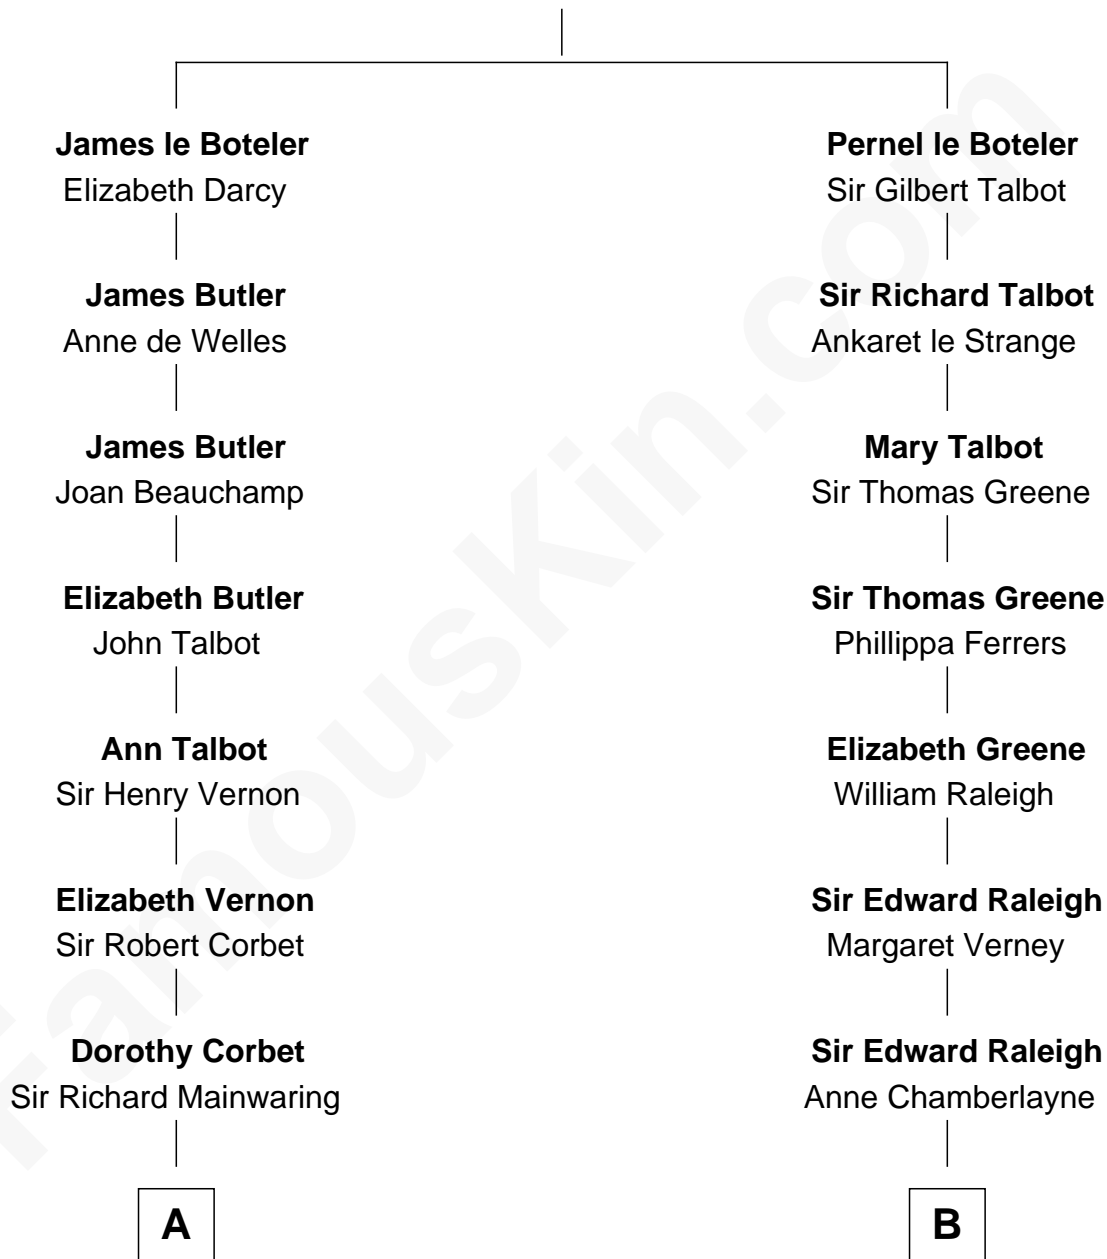

# FamousKin.com Relationship Chart of

**Illeana Douglas**

*TV and Movie Actress*

20th cousin 1 time removed of

**Erskine Childers**

*4th President of Ireland*

**Sir James le Boteler**

Eleanor de Bohun

**C**

**Lena Priscilla Shackelford**  
Edouard Gregory Hesselberg

**Melvyn Edouard Hesselberg**  
Rosalind Hightower

**Gregory Hesselberg**  
Joan Georgescu

**Illeana Douglas**  
*TV and Movie Actress*

**D**