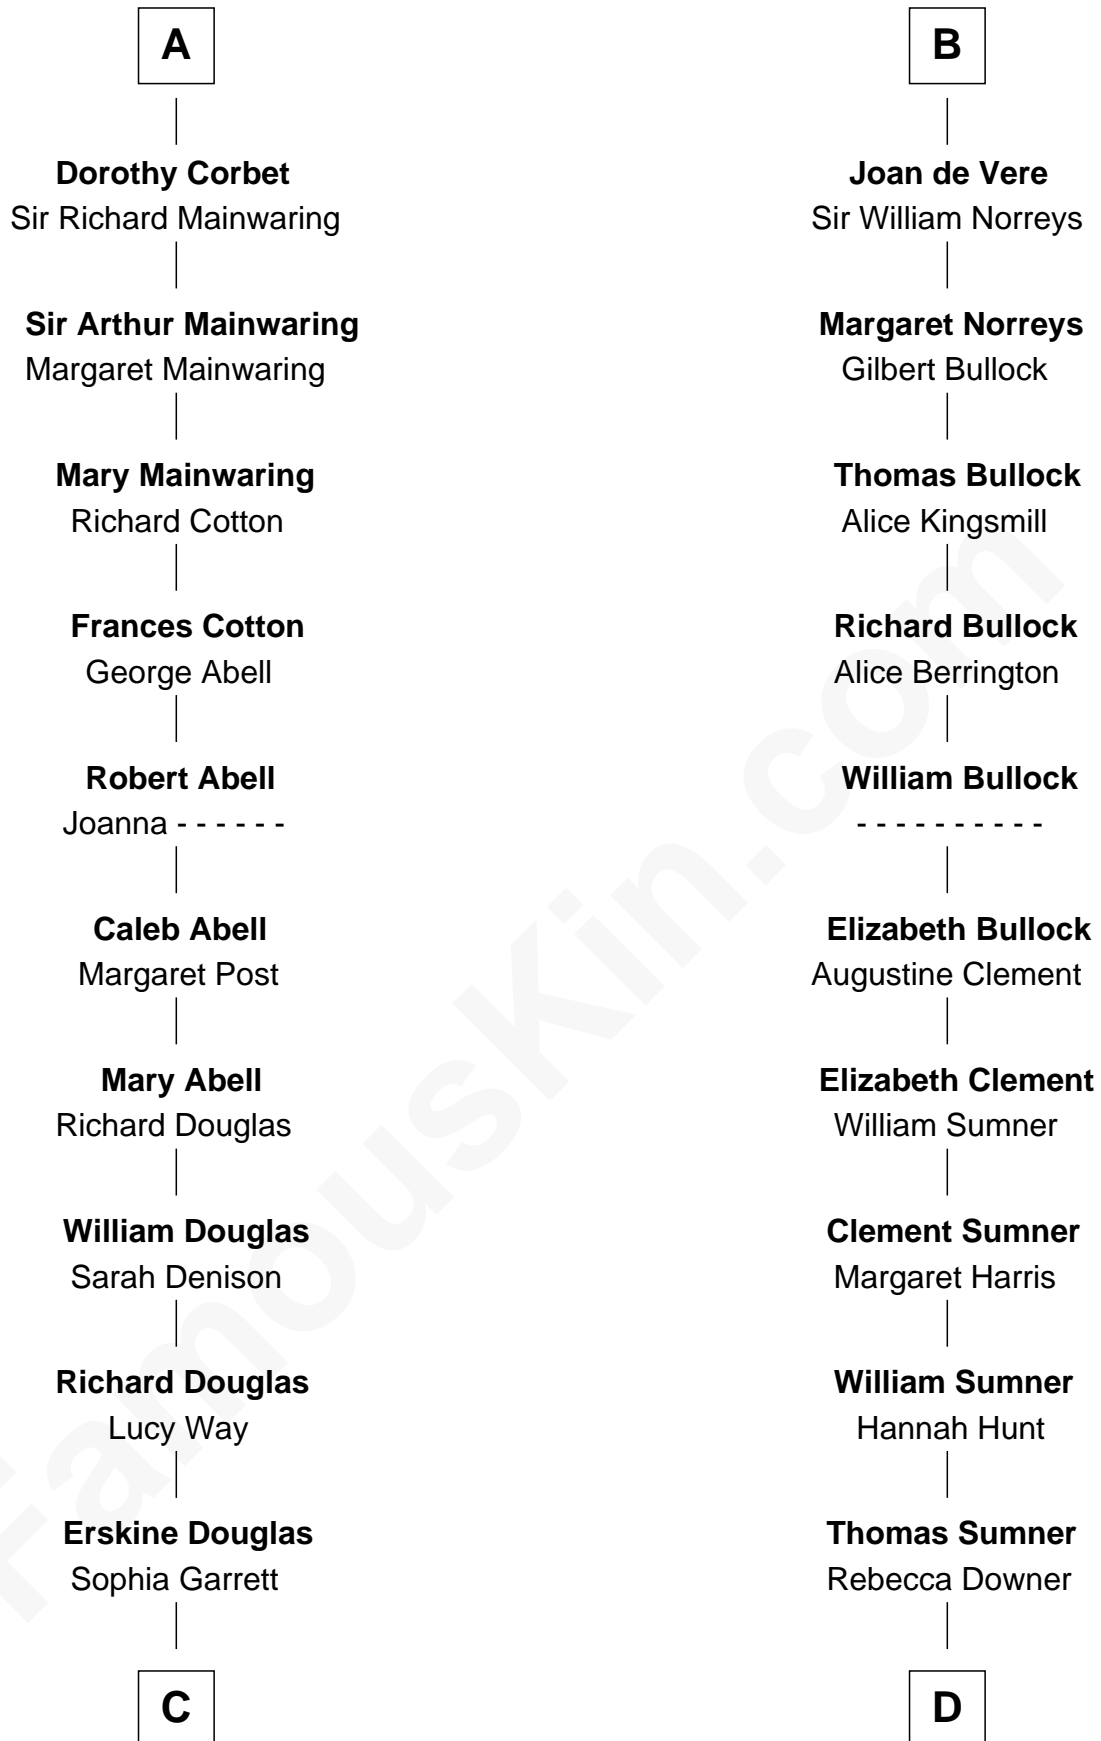

FamousKin.com Relationship Chart of

Ileana Douglas

TV and Movie Actress

21st cousin of

Alan Ladd

Movie Actor

William de Beauchamp

Maud FitzJohn

C

Emma Jane Douglas
Col. George Taliaferro Shackelford

Lena Priscilla Shackelford
Edouard Gregory Hesselberg

Melvyn Edouard Hesselberg
Rosalind Hightower

Gregory Hesselberg
Joan Georgescu

Illeana Douglas
TV and Movie Actress