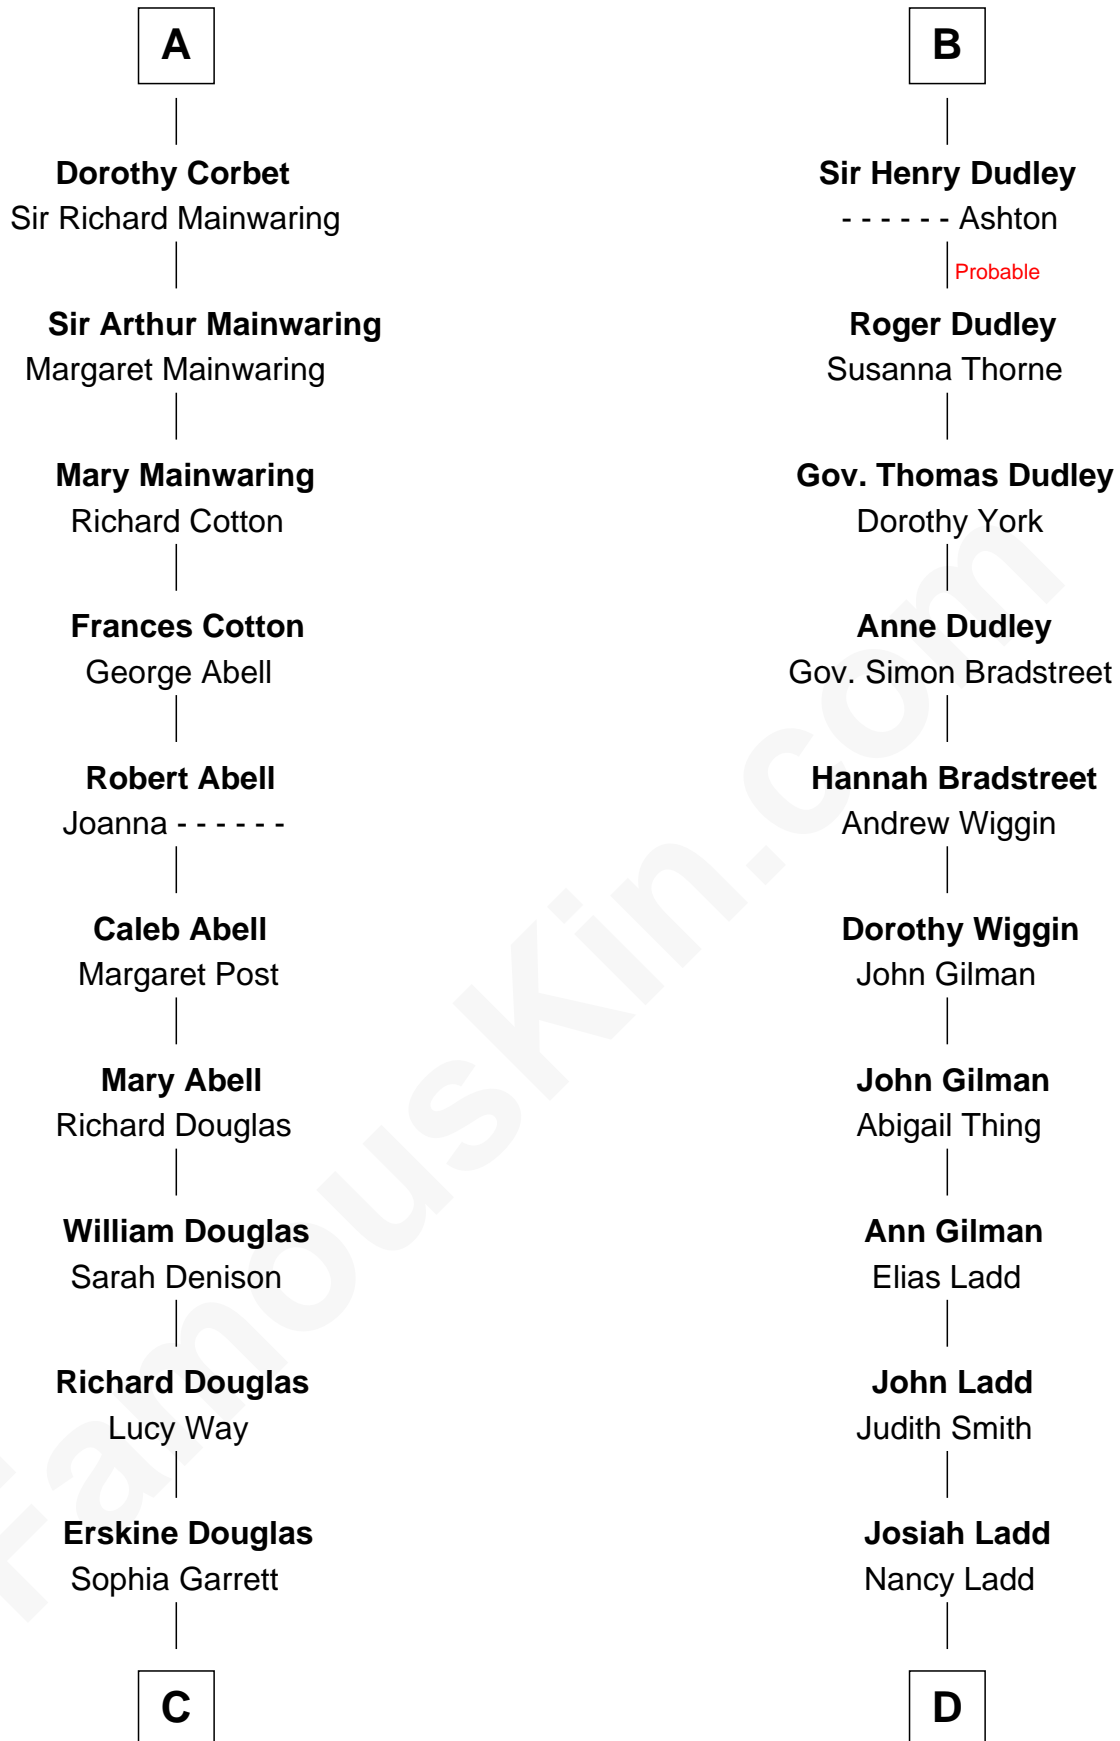

# FamousKin.com Relationship Chart of

**Ileana Douglas**

*TV and Movie Actress*

20th cousin 1 time removed of

**Alan Ladd**

*Movie Actor*

**Ralph de Stafford**  
Margaret de Audley

**Elizabeth de Stafford**

Sir Walter Devereux

**Elizabeth Devereux**

Sir Richard Corbet

**Sir Robert Corbet**

Elizabeth Vernon

**A**

**Beatrice de Stafford**

Thomas de Ros

**Margaret de Ros**

Sir Reynold Grey

**Margaret Grey**

Sir William Bonville

**William Bonville**

Elizabeth Harington

**William Bonville**

Katherine Neville

**Cecily Bonville**

Thomas Grey

**Cecily Grey**

Sir John Sutton

**B**

**C**

**Emma Jane Douglas**  
Col. George Taliaferro Shackelford

**Lena Priscilla Shackelford**  
Edouard Gregory Hesselberg