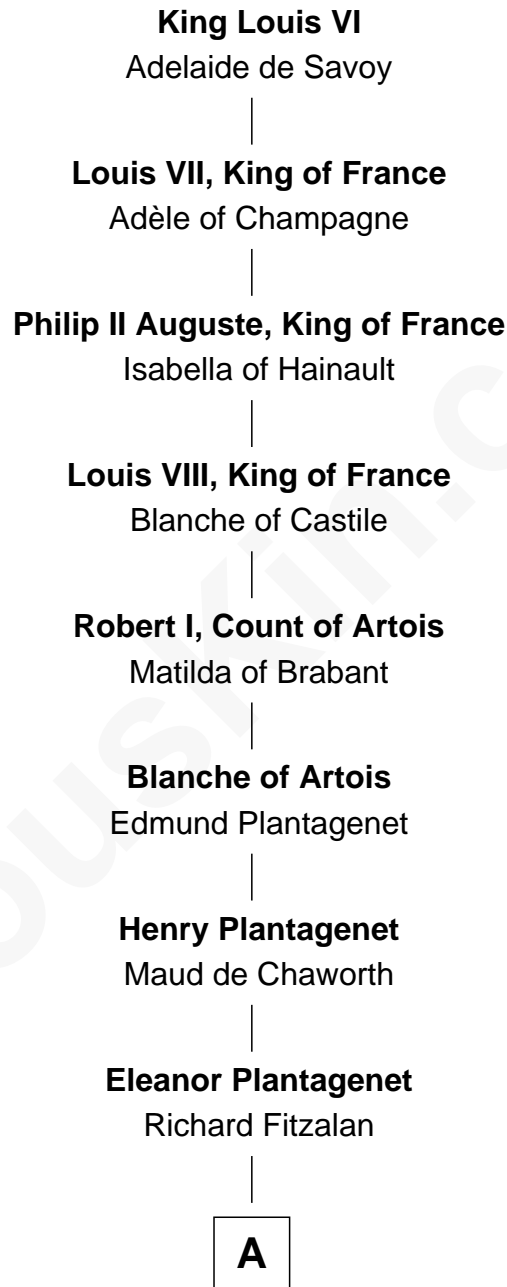

FamousKin.com Relationship Chart of

Ileana Douglas

TV and Movie Actress

26th Great-granddaughter of

King Louis VI

King of France

A

—
Sir Richard Fitzalan

Elizabeth de Bohun

—
Joan Fitzalan

Sir William Beauchamp

—
Joan Beauchamp

James Butler

—
Elizabeth Butler

John Talbot

—
Ann Talbot