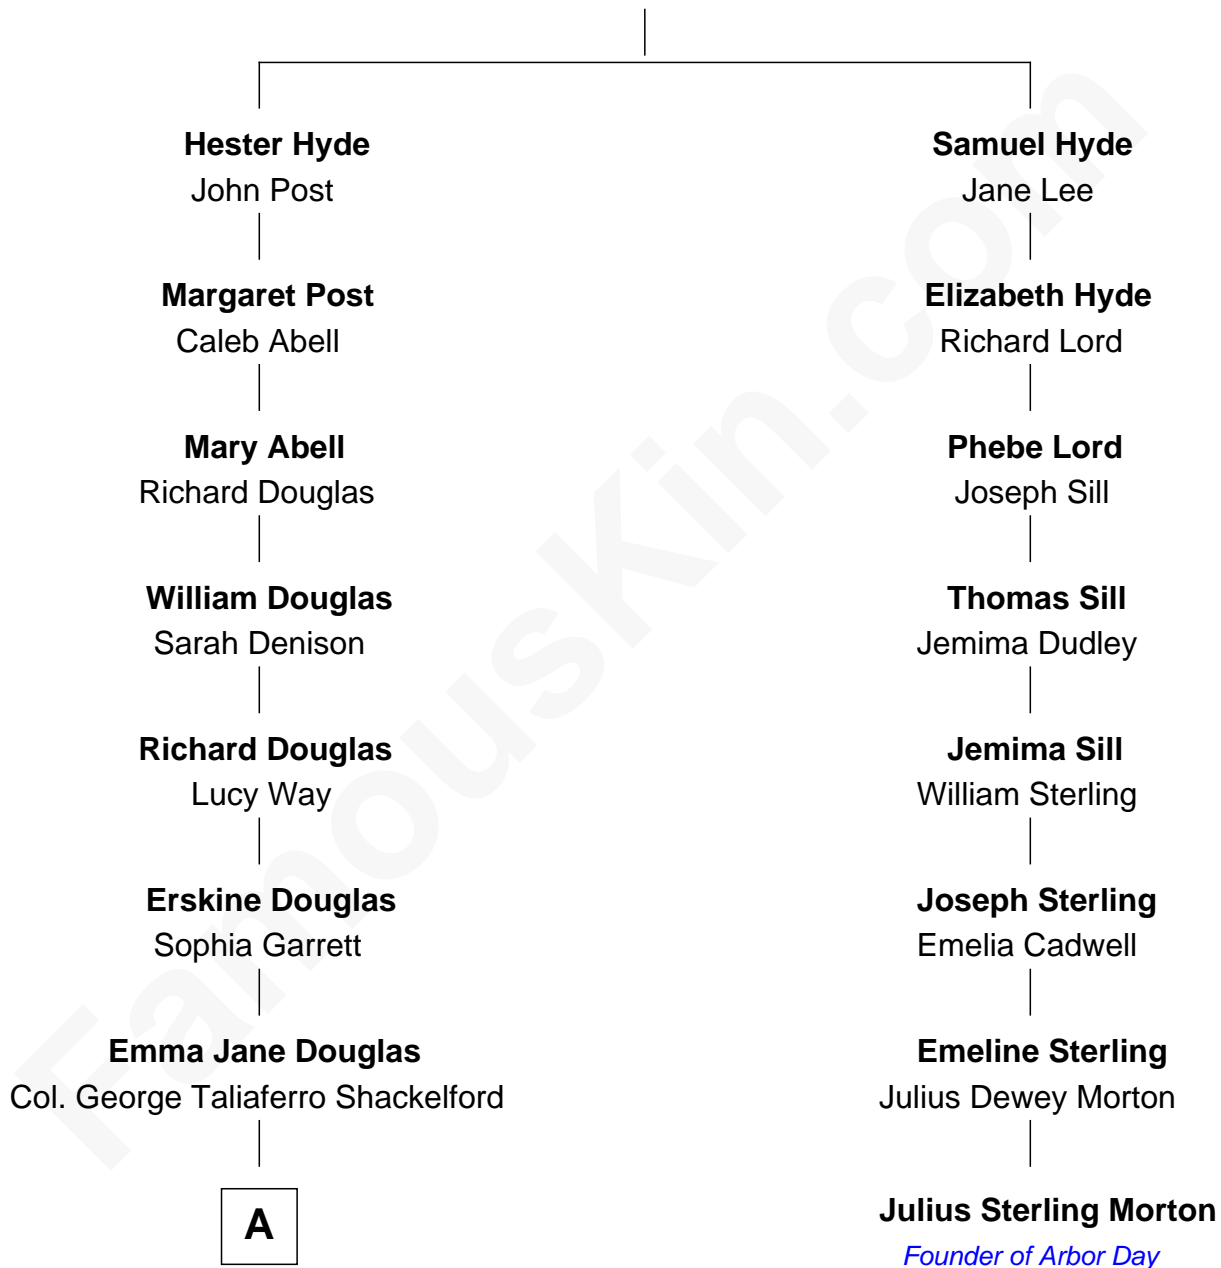

FamousKin.com Relationship Chart of

Illeana Douglas

TV and Movie Actress

7th cousin 3 times removed of

Julius Sterling Morton

Founder of Arbor Day

William Hyde

A

—
Lena Priscilla Shackelford
Edouard Gregory Hesselberg

—
Melvyn Edouard Hesselberg
Rosalind Hightower

—
Gregory Hesselberg
Joan Georgescu

—
Illeana Douglas
TV and Movie Actress

FamousKin.com