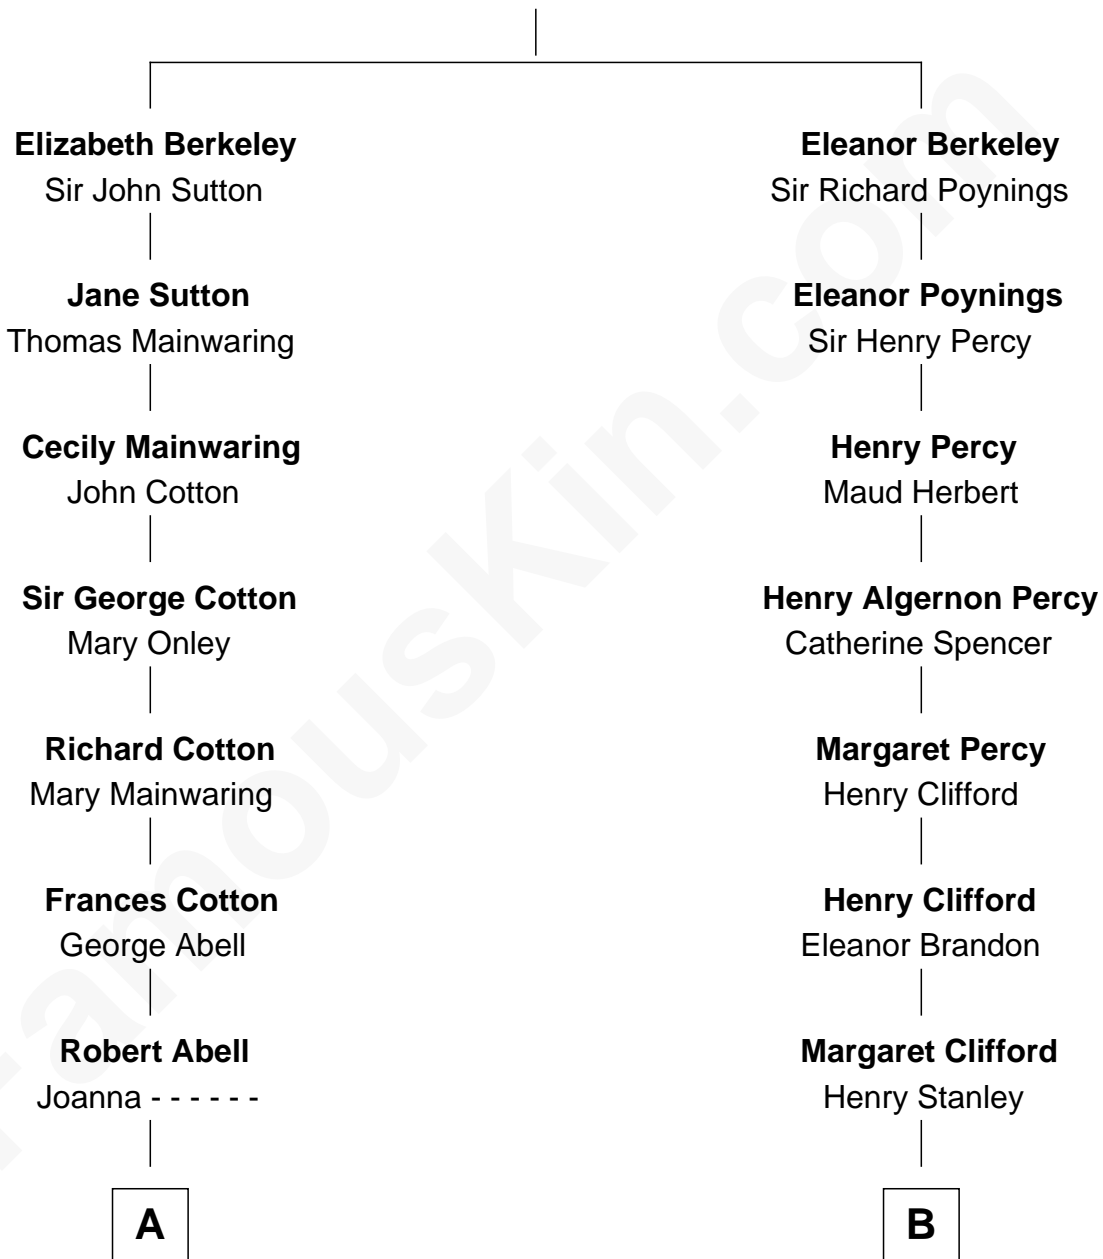

FamousKin.com Relationship Chart of

Illeana Douglas

TV and Movie Actress

16th cousin 3 times removed of

Hugh Grant

Movie Actor

Sir John Berkeley
Elizabeth Betteshorne

C