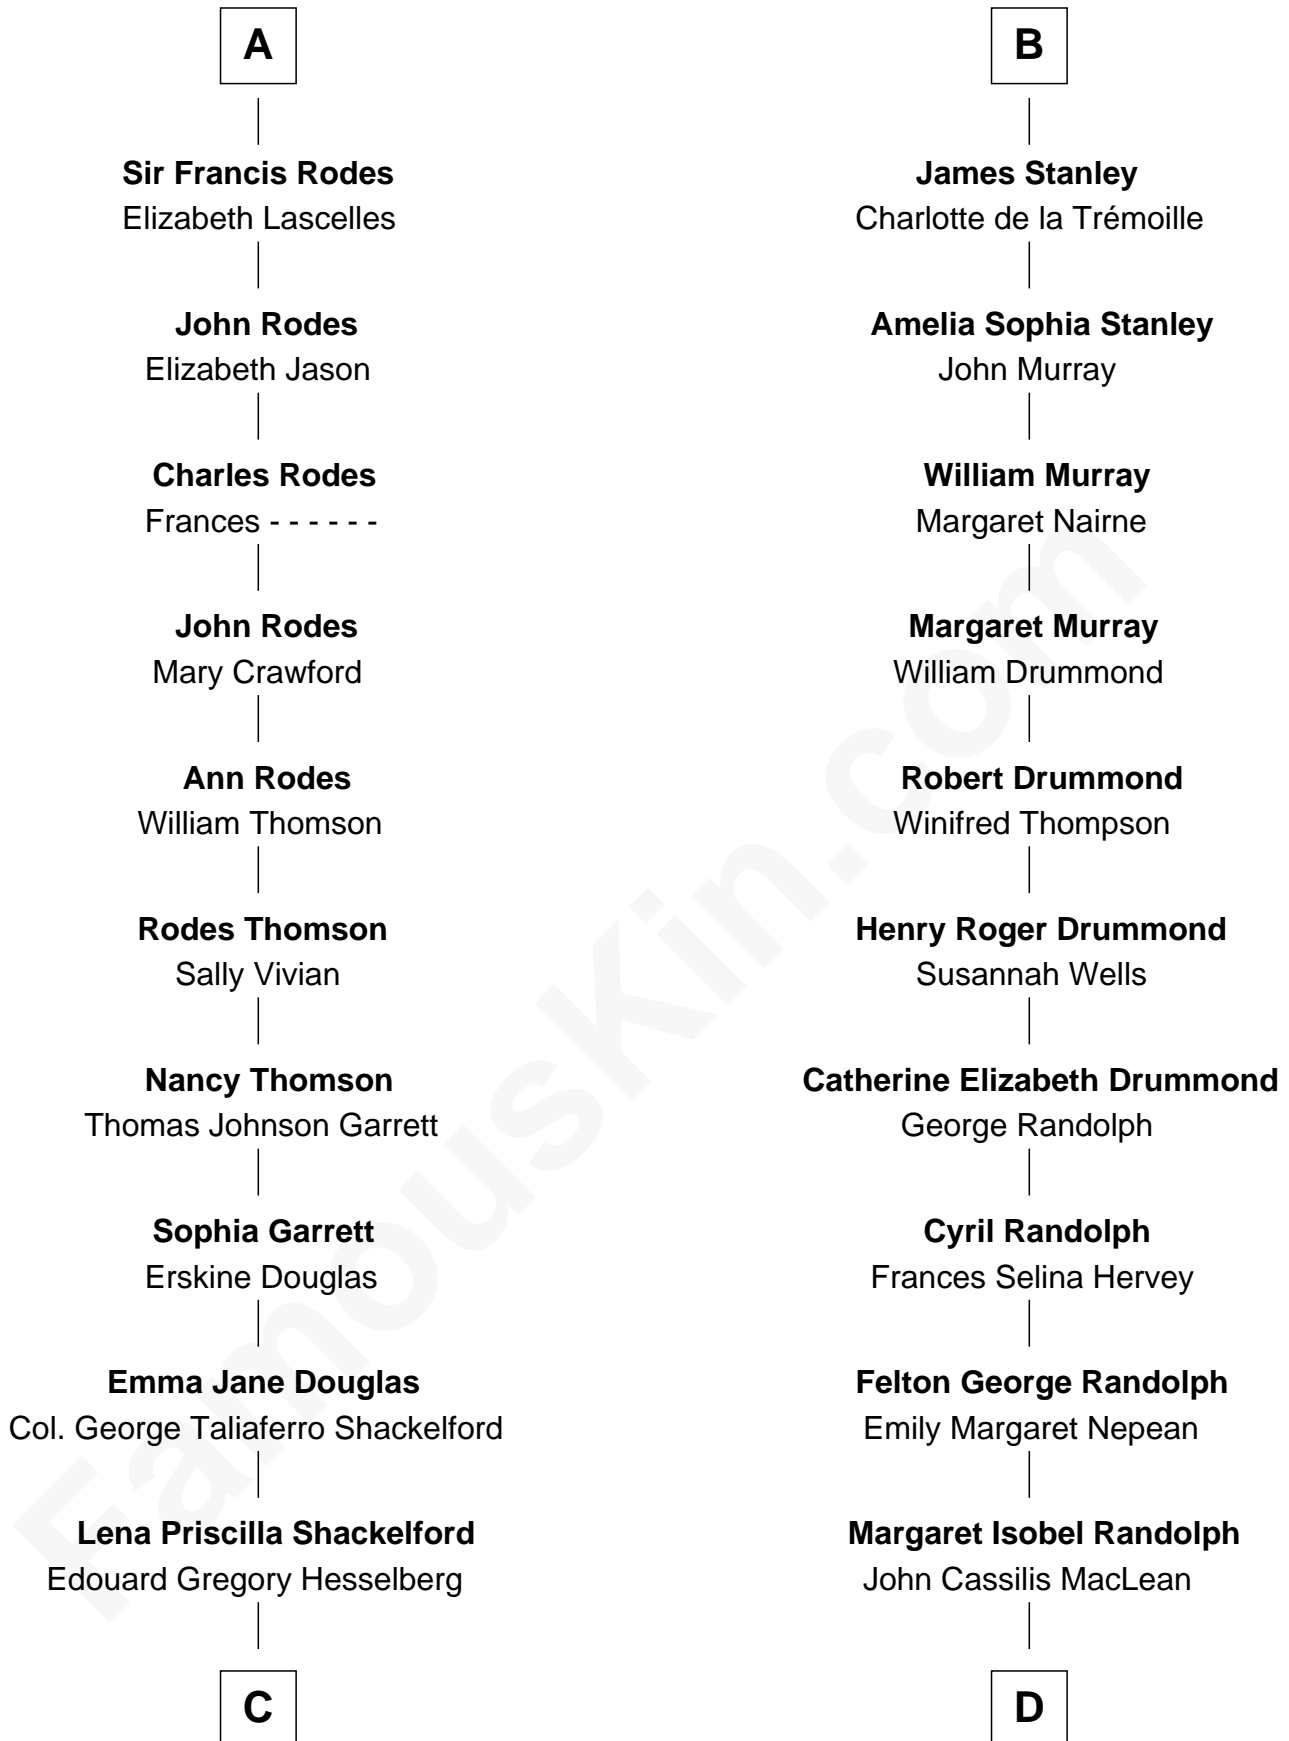

# FamousKin.com Relationship Chart of

**Illeana Douglas**

*TV and Movie Actress*

18th cousin 1 time removed of

**Hugh Grant**

*Movie Actor*

**Sir John Clifford**

Elizabeth Percy

**Frances Constable**  
Sir John Rodes

**A**

**Thomas Clifford**  
Joan Dacre

**John Clifford**  
Margaret Bromflete

**Henry Clifford**  
Anne St. John

**Henry Clifford**  
Margaret Percy

**Henry Clifford**  
Eleanor Brandon

**Margaret Clifford**  
Henry Stanley

**William Stanley**  
Elizabeth de Vere

**B**

FamousKin.com