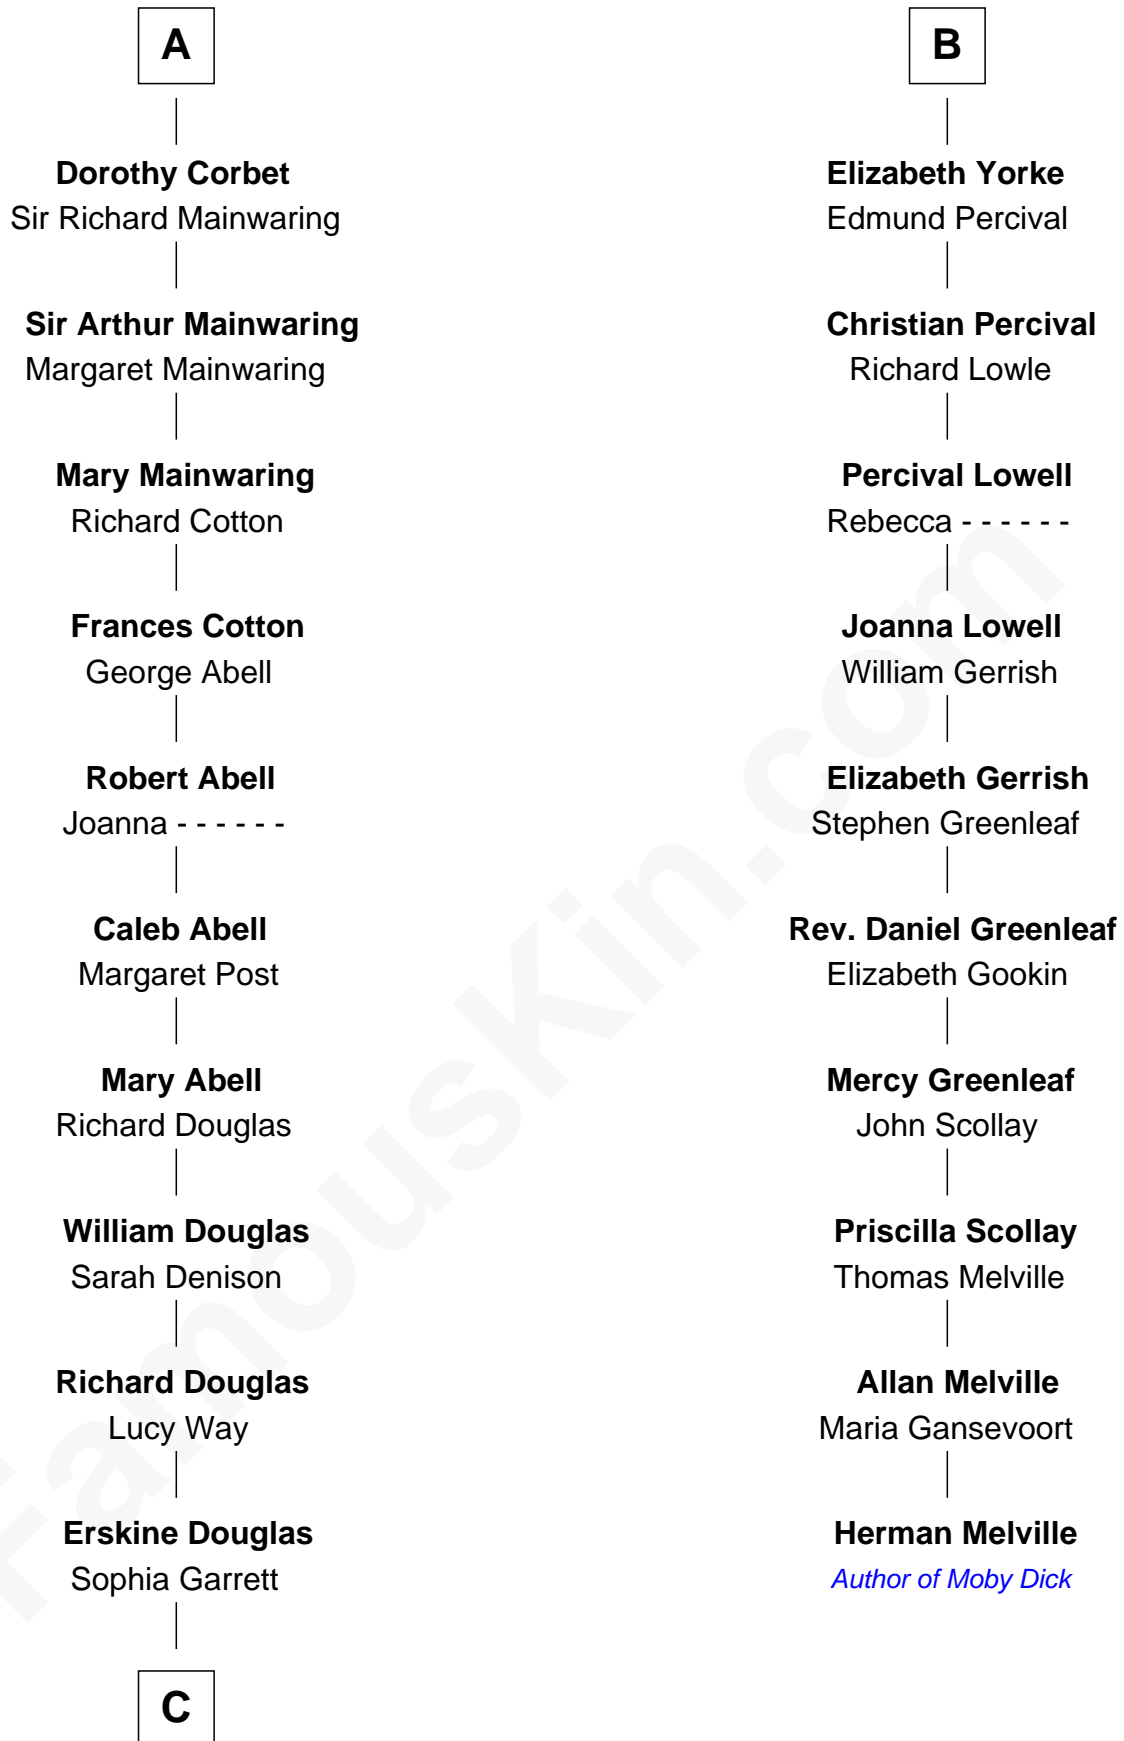

FamousKin.com Relationship Chart of

Ileana Douglas

TV and Movie Actress

16th cousin 5 times removed of

Herman Melville

Author of Moby Dick

Humphrey de Bohun

Elizabeth Plantagenet

Eleanor de Bohun
Sir James le Boteler

James le Boteler
Elizabeth Darcy

James Butler
Anne de Welles

James Butler
Joan Beauchamp

Elizabeth Butler
John Talbot

Ann Talbot
Sir Henry Vernon

Elizabeth Vernon
Sir Robert Corbet

A

Margaret de Bohun
Sir Hugh de Courtnay

Elizabeth de Courtnay
Sir Andrew Luttrell

Sir Hugh Luttrell
Catherine de Beaumont

Sir John Luttrell
Margaret Touchet

Sir James Luttrell
Elizabeth Courtnay

Sir Hugh Luttrell
Margaret Hill

Eleanor Luttrell
Roger Yorke

B

C

—
Emma Jane Douglas

Col. George Taliaferro Shackelford

—
Lena Priscilla Shackelford

Edouard Gregory Hesselberg

—
Melvyn Edouard Hesselberg