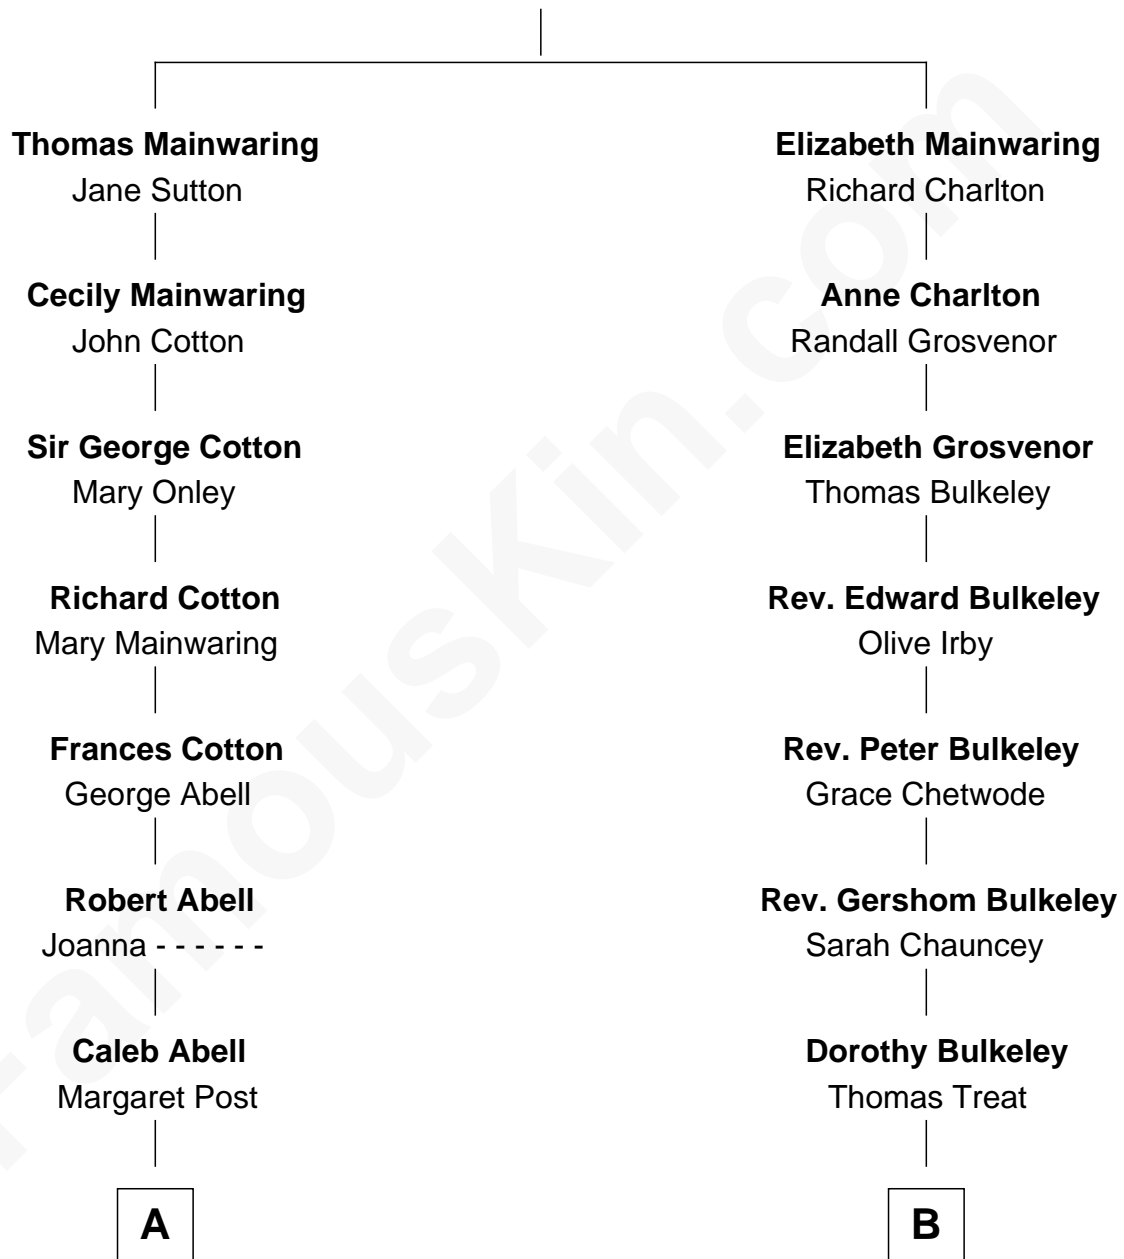

FamousKin.com Relationship Chart of

Ileana Douglas

TV and Movie Actress

14th cousin 1 time removed of

Dick Clark

Radio and TV Host

William Mainwaring

Margaret Warren

A

Mary Abell

Richard Douglas

William Douglas

Sarah Denison

Richard Douglas

Lucy Way

Erskine Douglas

Sophia Garrett

Emma Jane Douglas

Col. George Taliaferro Shackelford

Lena Priscilla Shackelford

Edouard Gregory Hesselberg

Melvyn Edouard Hesselberg

Rosalind Hightower

Gregory Hesselberg