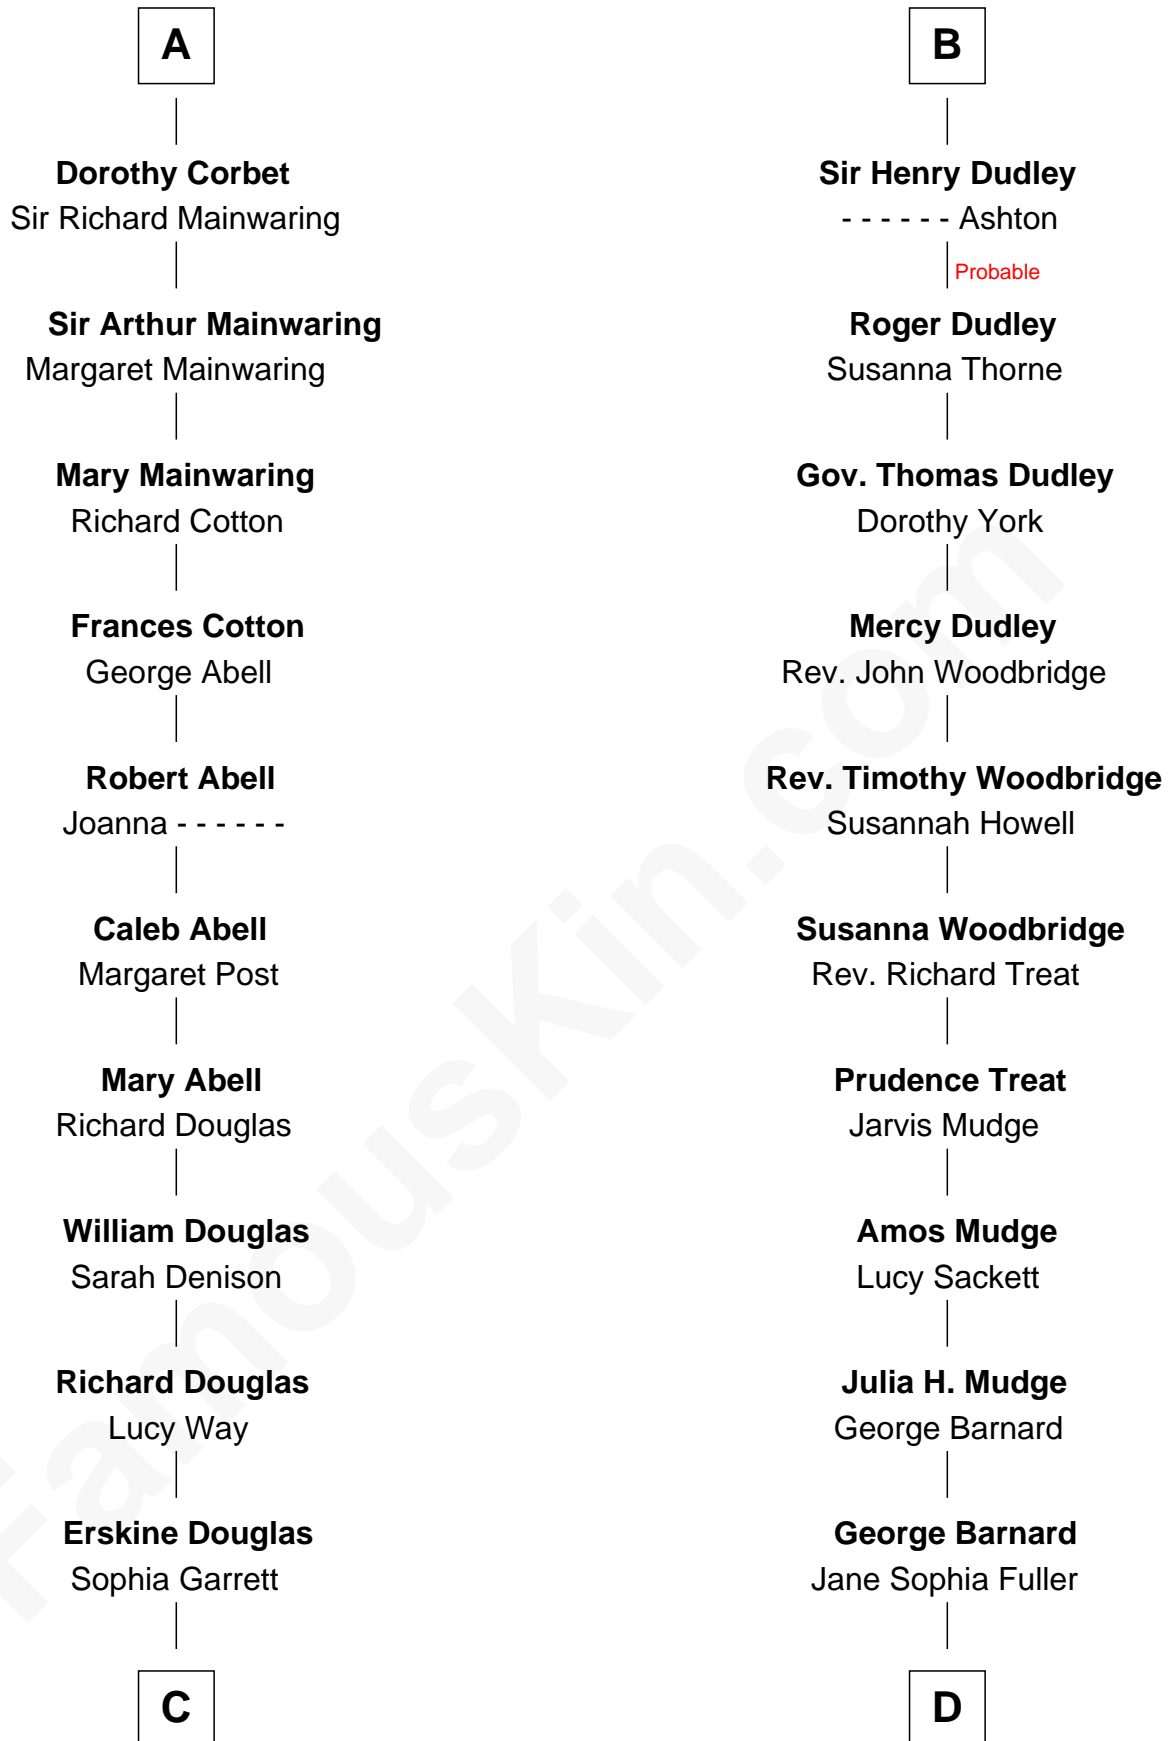

# FamousKin.com Relationship Chart of

**Ileana Douglas**

*TV and Movie Actress*

19th cousin 2 times removed of

**Dick Clark**

*Radio and TV Host*

**Ralph de Stafford**

Margaret de Audley

**C**

**Emma Jane Douglas**  
Col. George Taliaferro Shackelford

**Lena Priscilla Shackelford**  
Edouard Gregory Hesselberg

**Melvyn Edouard Hesselberg**  
Rosalind Hightower

**Gregory Hesselberg**  
Joan Georgescu

**Illeana Douglas**  
*TV and Movie Actress*

**D**

**Charles Fuller Barnard**  
Anna May Aldridge

**Julia Fuller Barnard**  
Richard Augustus Clark

**Dick Clark**  
*Radio and TV Host*