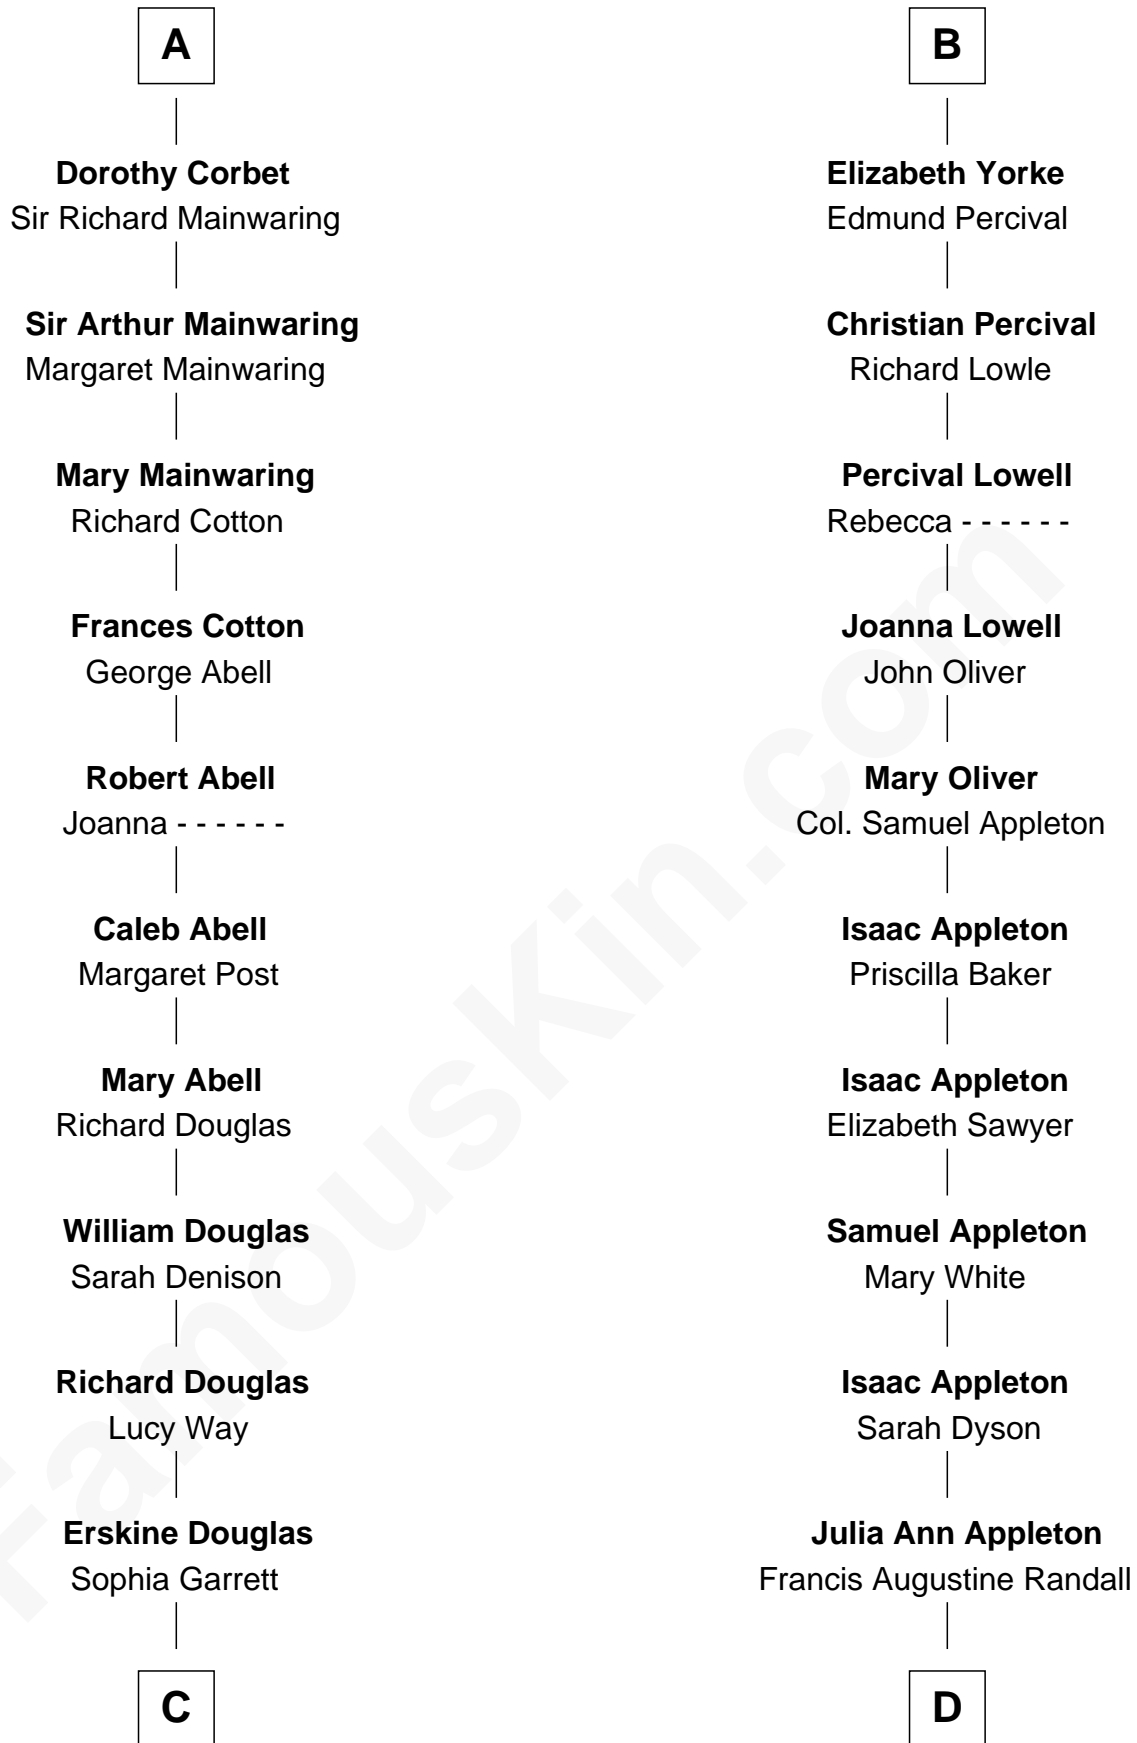

FamousKin.com Relationship Chart of

Ileana Douglas

TV and Movie Actress

21st cousin of

James Spader

TV and Movie Actor

Humphrey de Bohun

Elizabeth Plantagenet

Eleanor de Bohun
Sir James le Boteler

James le Boteler
Elizabeth Darcy

James Butler
Anne de Welles

James Butler
Joan Beauchamp

Elizabeth Butler
John Talbot

Ann Talbot
Sir Henry Vernon

Elizabeth Vernon
Sir Robert Corbet

A

Margaret de Bohun
Sir Hugh de Courtnay

Elizabeth de Courtnay
Sir Andrew Luttrell

Sir Hugh Luttrell
Catherine de Beaumont

Sir John Luttrell
Margaret Touchet

Sir James Luttrell
Elizabeth Courtnay

Sir Hugh Luttrell
Margaret Hill

Eleanor Luttrell
Roger Yorke

B

C

Emma Jane Douglas
Col. George Taliaferro Shackelford

Lena Priscilla Shackelford
Edouard Gregory Hesselberg

Melvyn Edouard Hesselberg
Rosalind Hightower

Gregory Hesselberg
Joan Georgescu