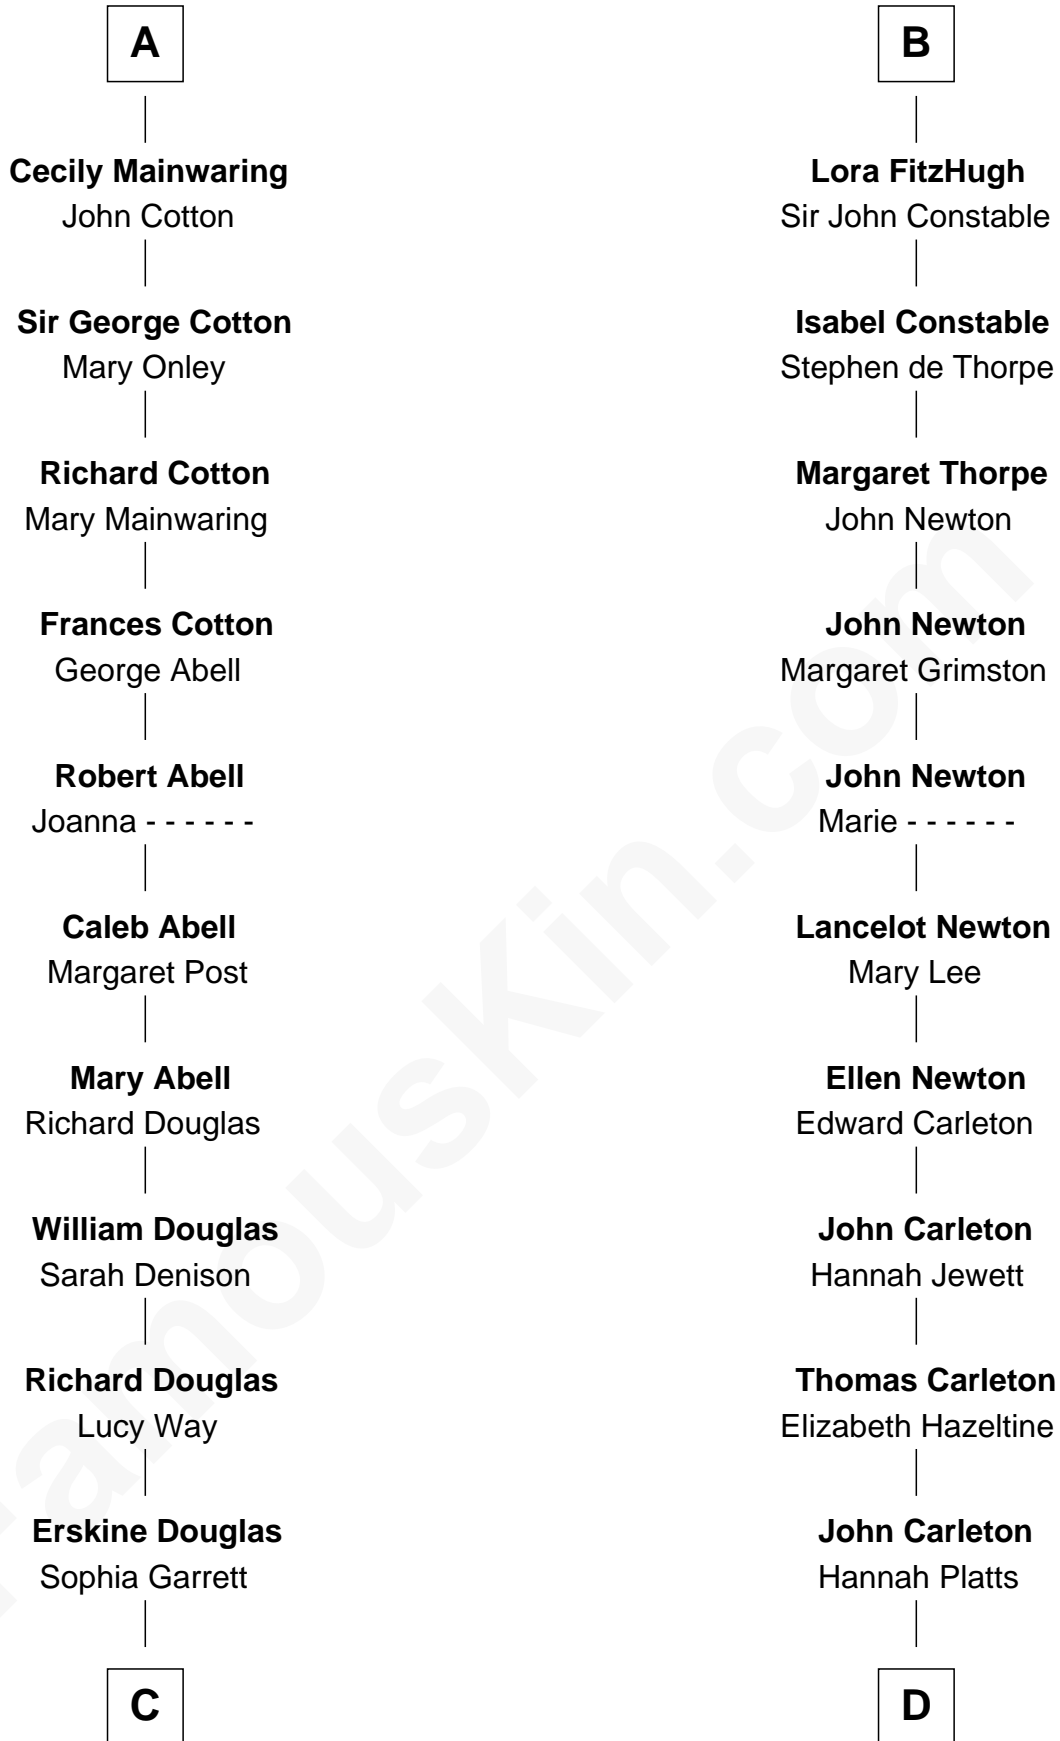

# FamousKin.com Relationship Chart of

**Illeana Douglas**

*TV and Movie Actress*

20th cousin 1 time removed of

**Charles A. Pillsbury**

*Co-Founder of C.A. Pillsbury Co.*

**Sir Richard FitzRoy**

Rose de Dover

**C**

**Emma Jane Douglas**  
Col. George Taliaferro Shackelford

**Lena Priscilla Shackelford**  
Edouard Gregory Hesselberg

**Melvyn Edouard Hesselberg**  
Rosalind Hightower

**Gregory Hesselberg**  
Joan Georgescu