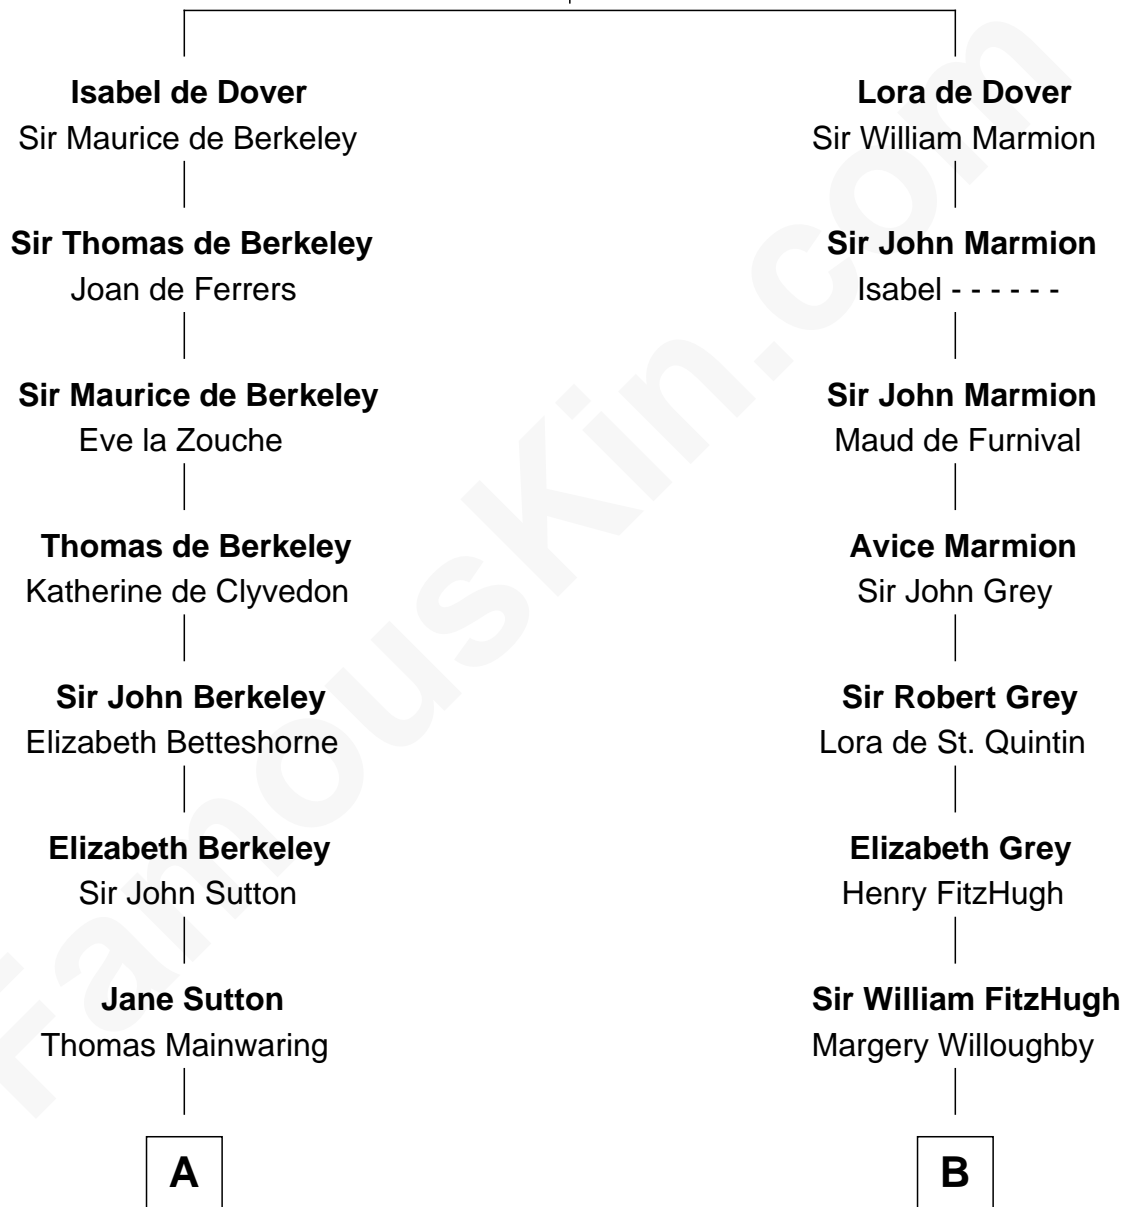

# FamousKin.com Relationship Chart of

**Illeana Douglas**

*TV and Movie Actress*

20th cousin 1 time removed of

**Charles A. Pillsbury**

*Co-Founder of C.A. Pillsbury Co.*

**Sir Richard FitzRoy**

Rose de Dover

**C**

**Emma Jane Douglas**  
Col. George Taliaferro Shackelford

**Lena Priscilla Shackelford**  
Edouard Gregory Hesselberg

**Melvyn Edouard Hesselberg**  
Rosalind Hightower

**Gregory Hesselberg**  
Joan Georgescu