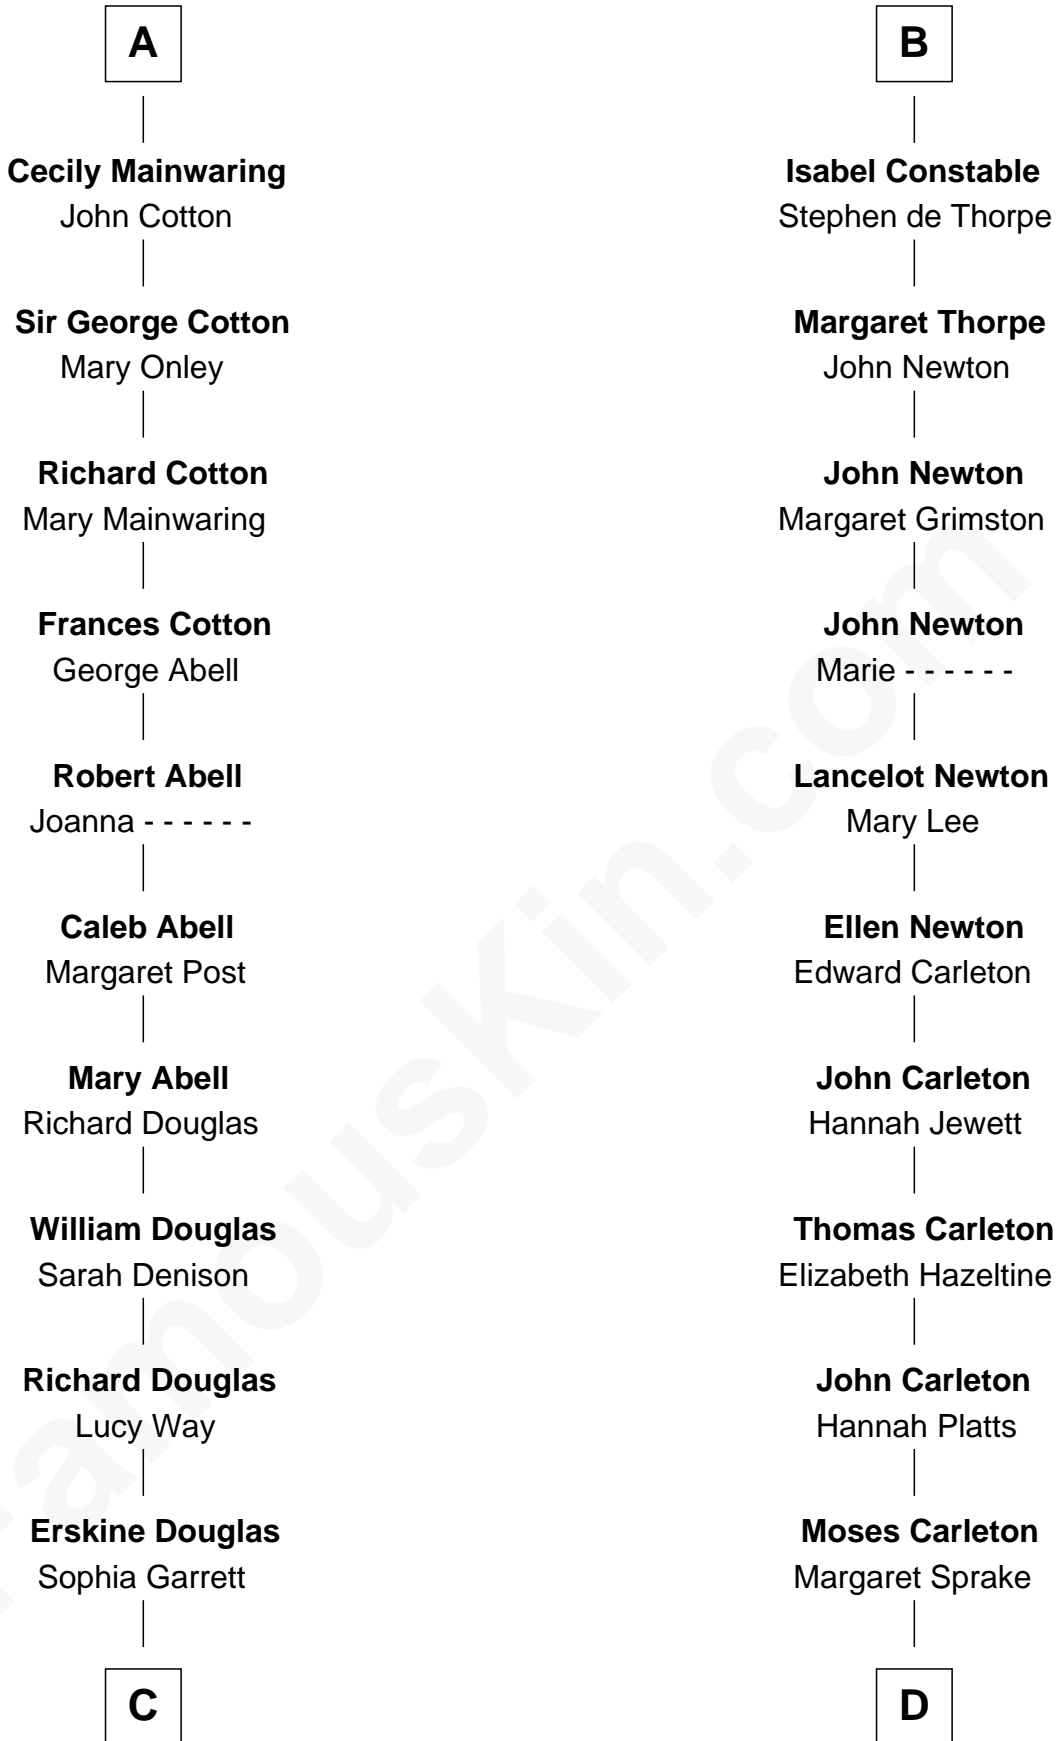

FamousKin.com Relationship Chart of

Illeana Douglas

TV and Movie Actress

19th cousin 2 times removed of

Charles A. Pillsbury

Co-Founder of C.A. Pillsbury Co.

Sir Roger de Quincy

Helen of Galloway

C

Emma Jane Douglas
Col. George Taliaferro Shackelford

Lena Priscilla Shackelford
Edouard Gregory Hesselberg

Melvyn Edouard Hesselberg
Rosalind Hightower

Gregory Hesselberg
Joan Georgescu

Illeana Douglas
TV and Movie Actress