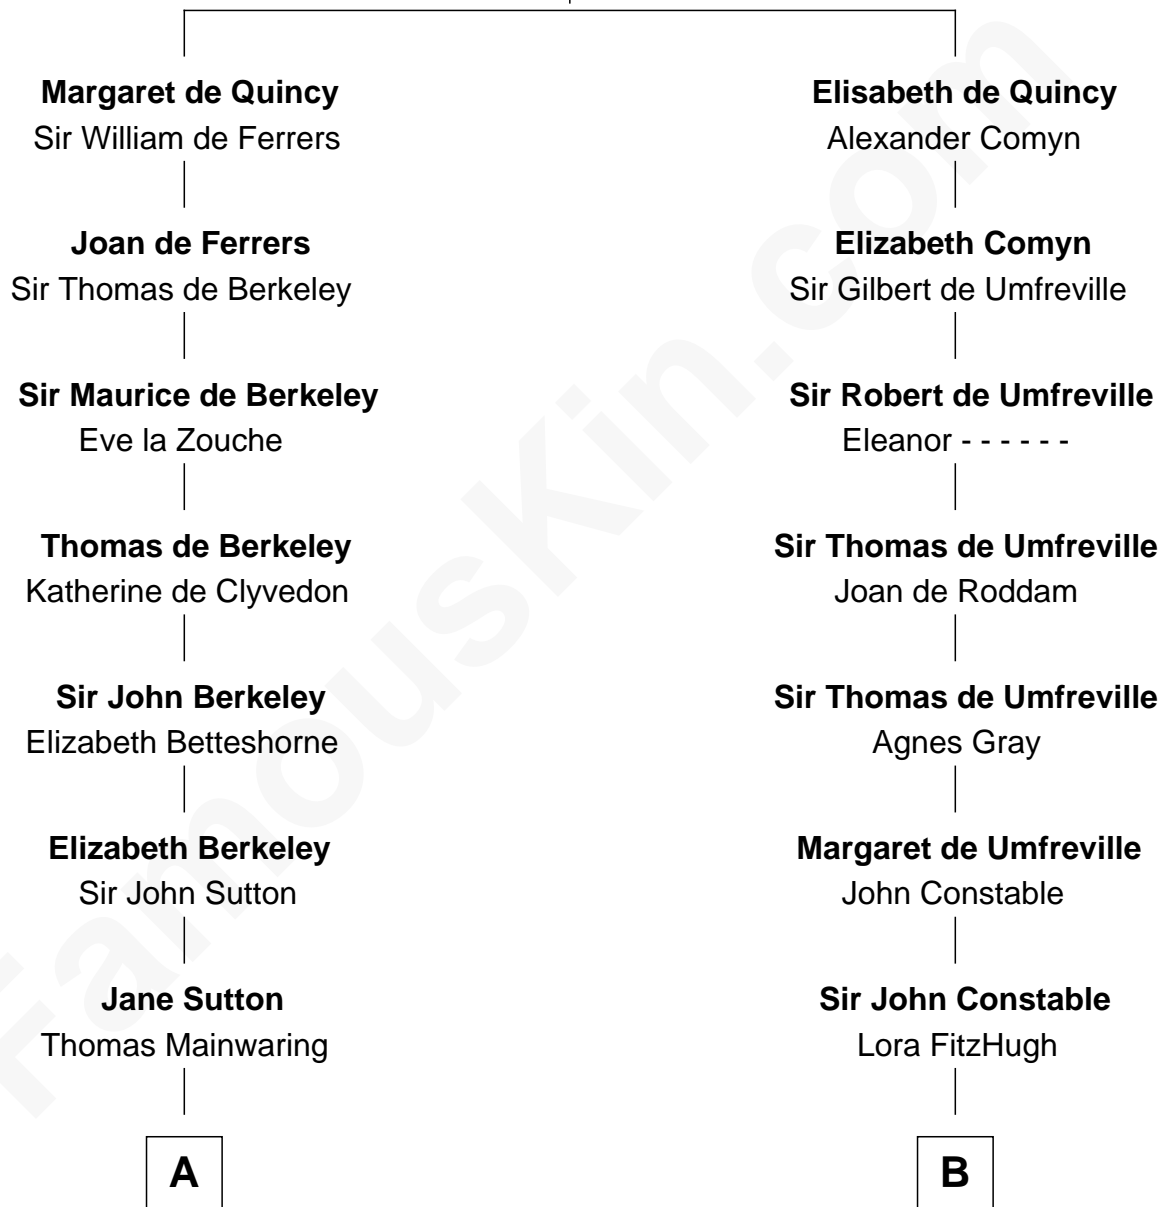

FamousKin.com Relationship Chart of

Illeana Douglas

TV and Movie Actress

19th cousin 2 times removed of

Charles A. Pillsbury

Co-Founder of C.A. Pillsbury Co.

Sir Roger de Quincy

Helen of Galloway

C

Emma Jane Douglas
Col. George Taliaferro Shackelford

Lena Priscilla Shackelford
Edouard Gregory Hesselberg

Melvyn Edouard Hesselberg
Rosalind Hightower

Gregory Hesselberg
Joan Georgescu

Illeana Douglas
TV and Movie Actress