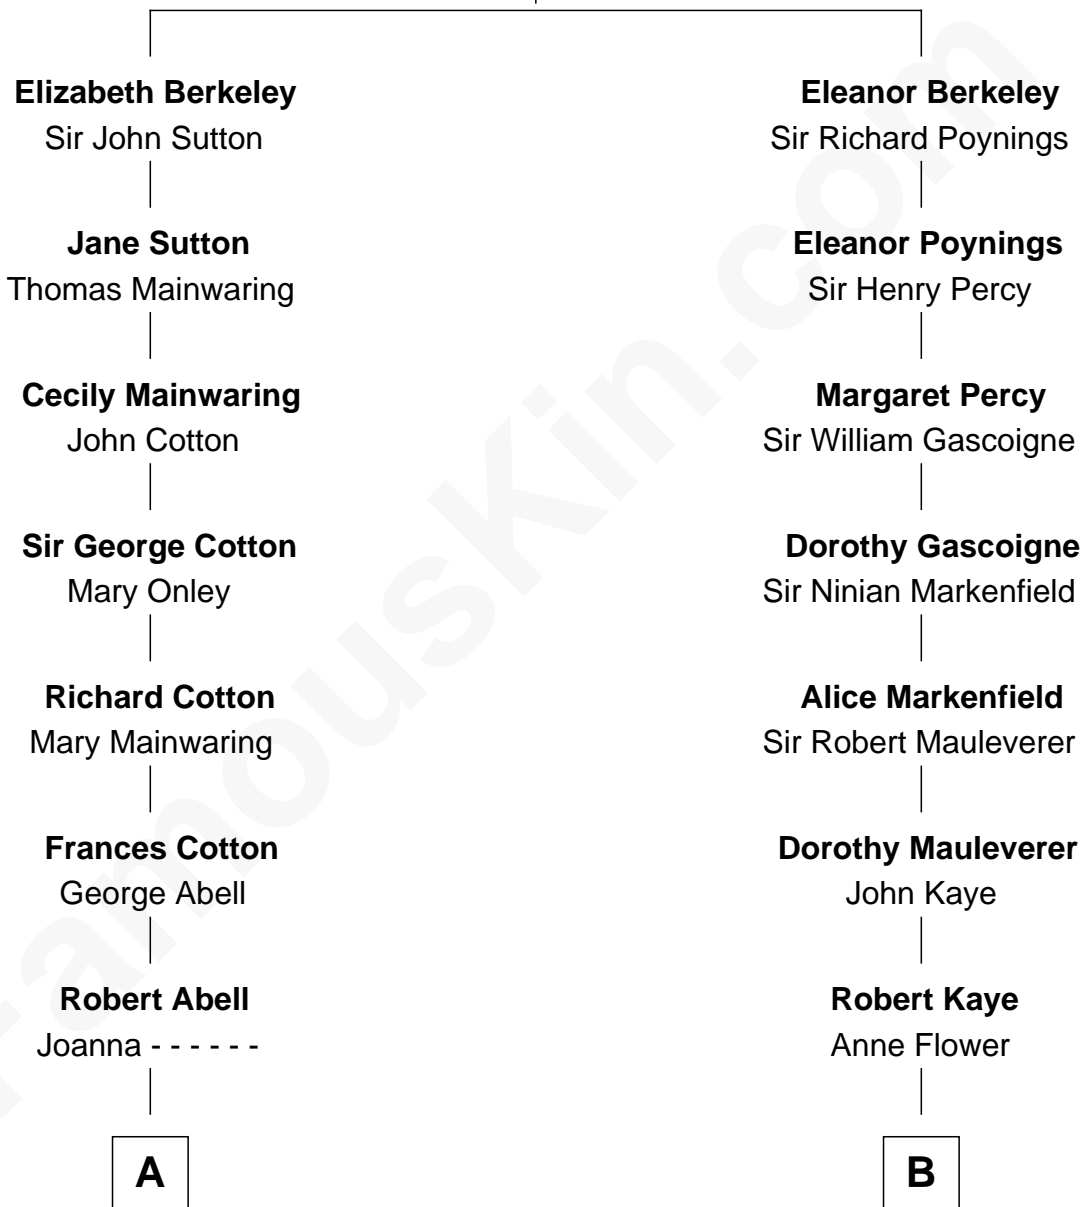

FamousKin.com Relationship Chart of

Illeana Douglas

TV and Movie Actress

16th cousin 4 times removed of

Carly Fiorina

CEO of Hewlett-Packard

Sir John Berkeley
Elizabeth Betteshorne

C

John Walker Weber

Maude Graves

Cara Carleton Weber

Harold Marvin Sneed

Joseph Tyree Sneed

Madelon Montross Juergens

Carly Fiorina

CEO of Hewlett-Packard