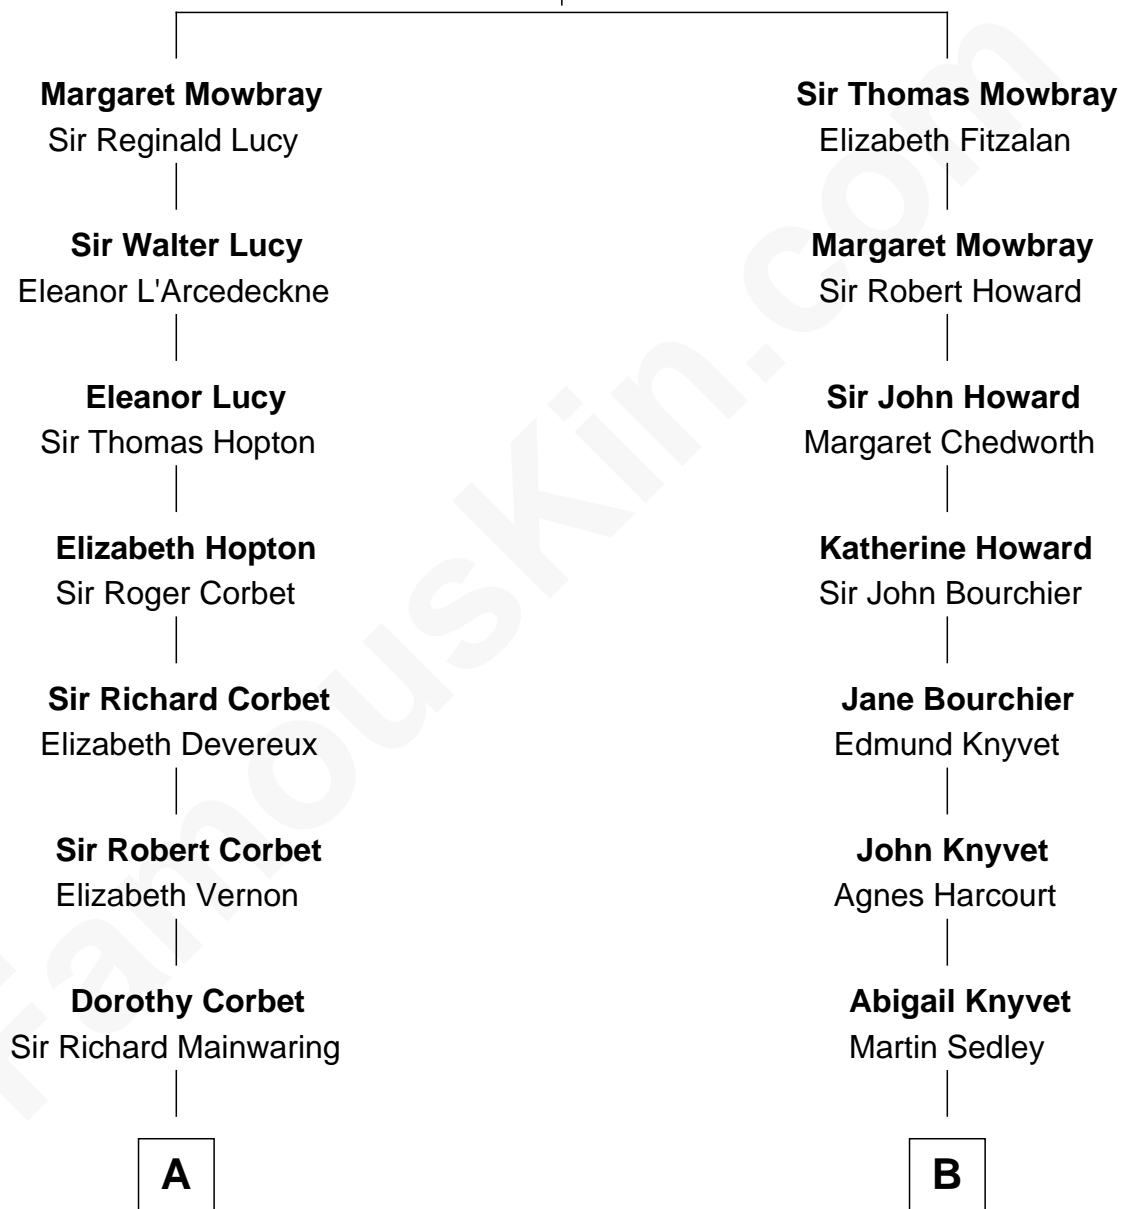

# FamousKin.com Relationship Chart of

**Illeana Douglas**

*TV and Movie Actress*

20th cousin of

**Carly Fiorina**

*CEO of Hewlett-Packard*

**John de Mowbray**

Elizabeth de Segrave

**C**

**Lena Priscilla Shackelford**  
Edouard Gregory Hesselberg

**Melvyn Edouard Hesselberg**  
Rosalind Hightower

**Gregory Hesselberg**  
Joan Georgescu

**Illeana Douglas**  
*TV and Movie Actress*

**D**