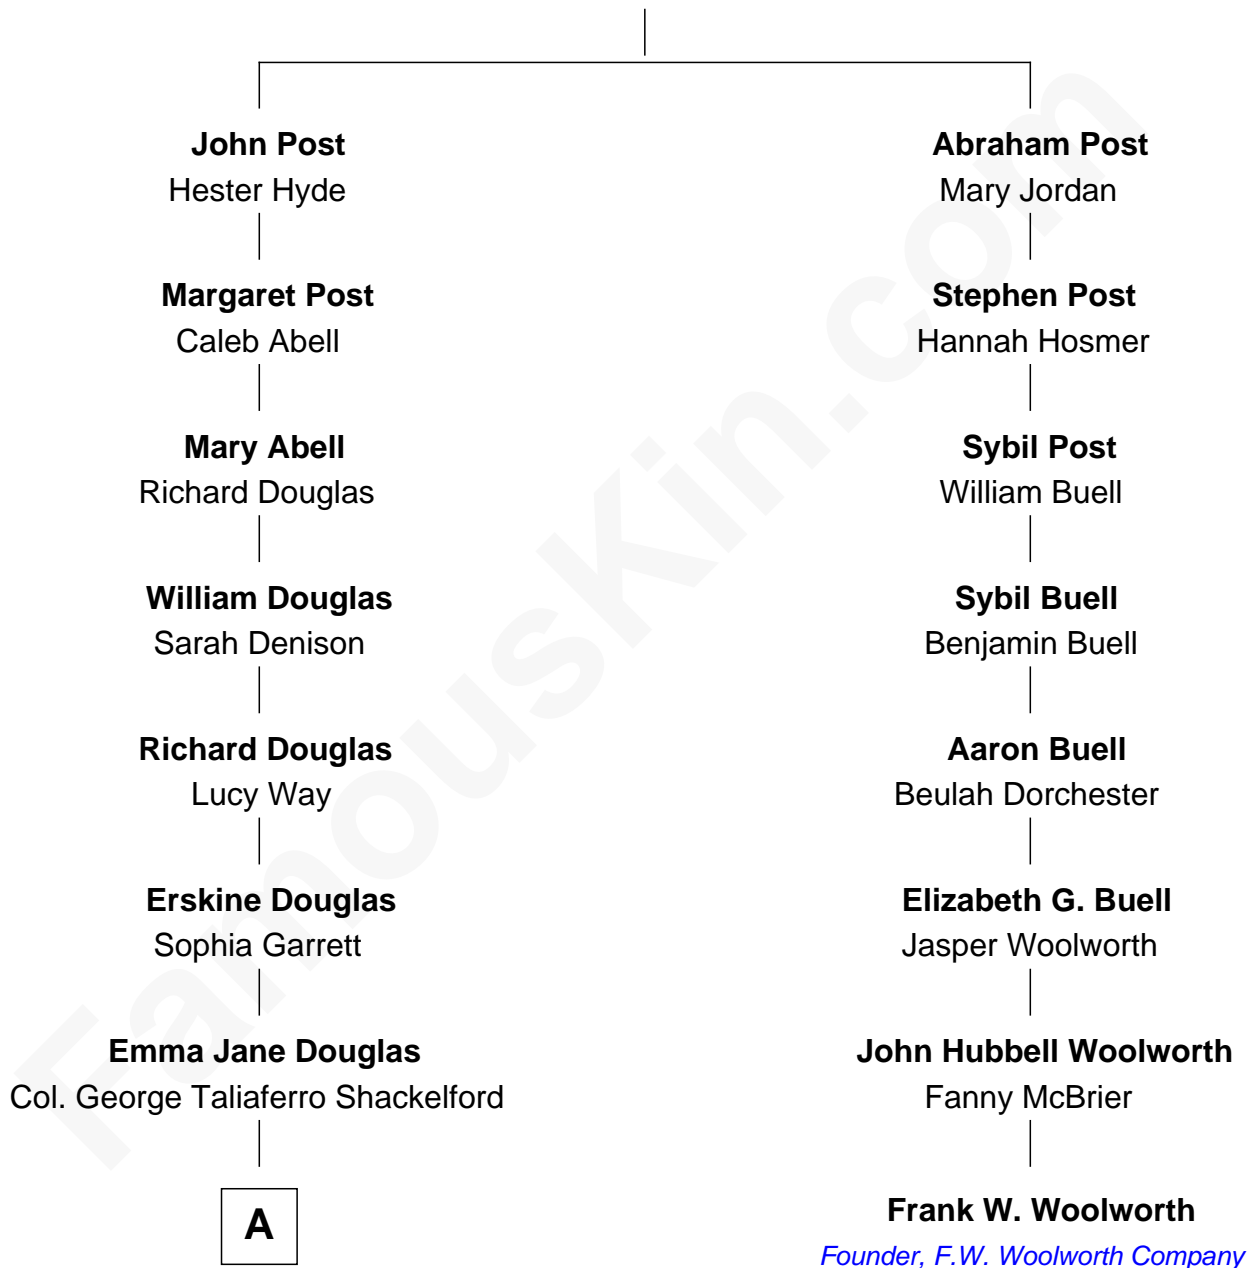

# FamousKin.com Relationship Chart of

**Ileana Douglas**

*TV and Movie Actress*

7th cousin 3 times removed of

**Frank W. Woolworth**

*Founder of F.W. Woolworth Company*

**Stephen Post**

Elinor Panton

**A**

—  
**Lena Priscilla Shackelford**  
Edouard Gregory Hesselberg

—  
**Melvyn Edouard Hesselberg**  
Rosalind Hightower

—  
**Gregory Hesselberg**  
Joan Georgescu

—  
**Illeana Douglas**  
*TV and Movie Actress*