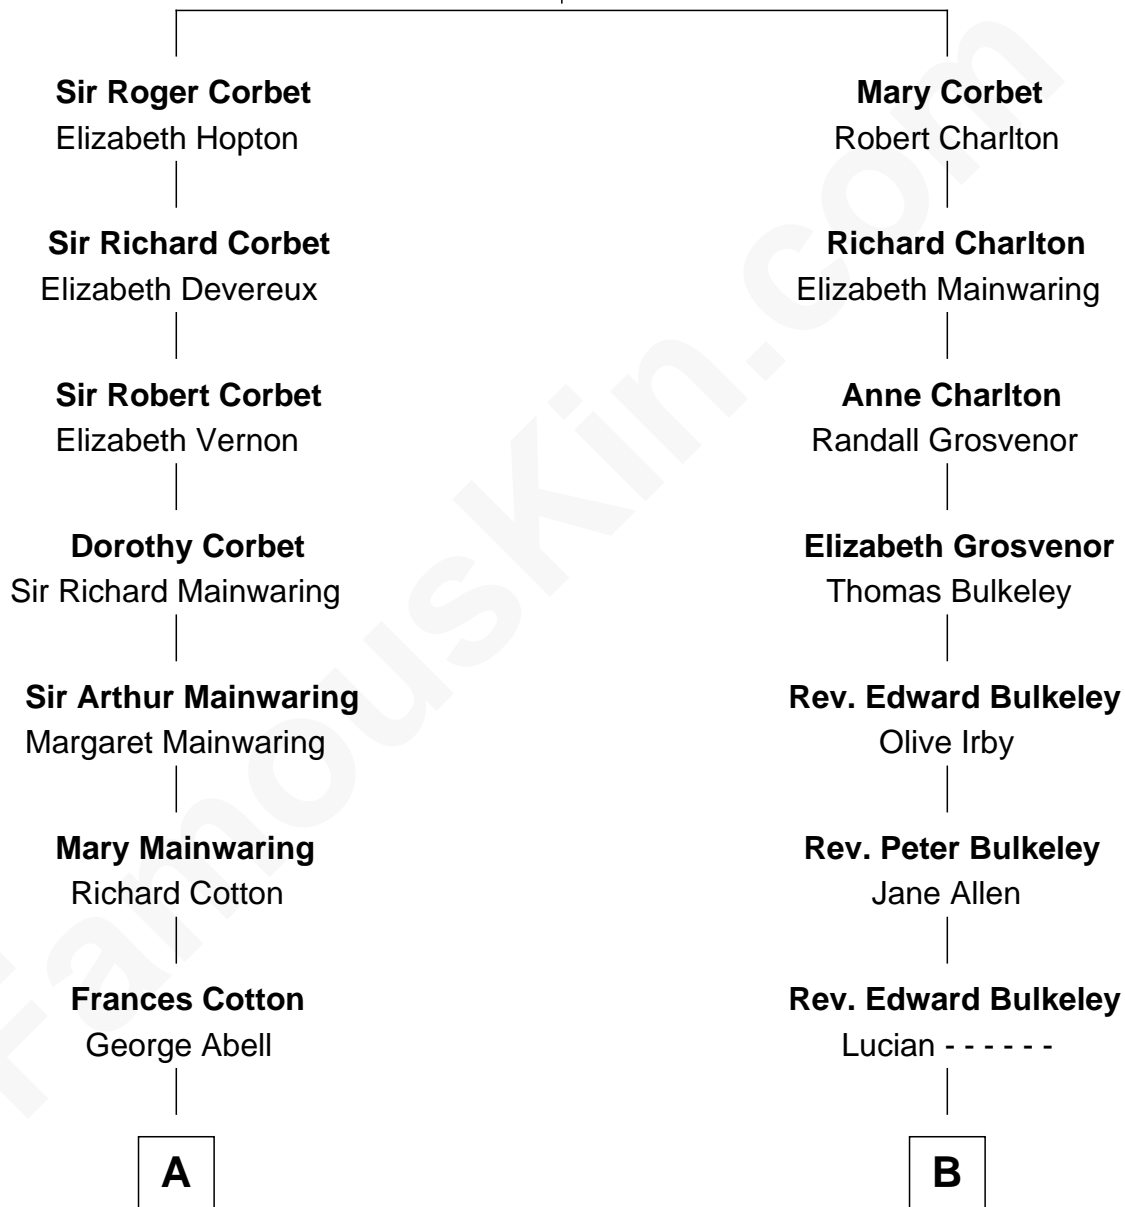

# FamousKin.com Relationship Chart of

**Ileana Douglas**

*TV and Movie Actress*

16th cousin 1 time removed of

**Sarah Palin**

*9th Governor of Alaska*

**Sir Robert Corbet**

Margaret - - - - -

**A**

**Robert Abell**  
Joanna - - - - -

**Caleb Abell**  
Margaret Post

**Mary Abell**  
Richard Douglas

**William Douglas**  
Sarah Denison

**Richard Douglas**  
Lucy Way

**Erskine Douglas**  
Sophia Garrett

**Emma Jane Douglas**  
Col. George Taliaferro Shackelford

**Lena Priscilla Shackelford**  
Edouard Gregory Hesselberg

**Melvyn Edouard Hesselberg**  
Rosalind Hightower

**Gregory Hesselberg**  
Joan Georgescu