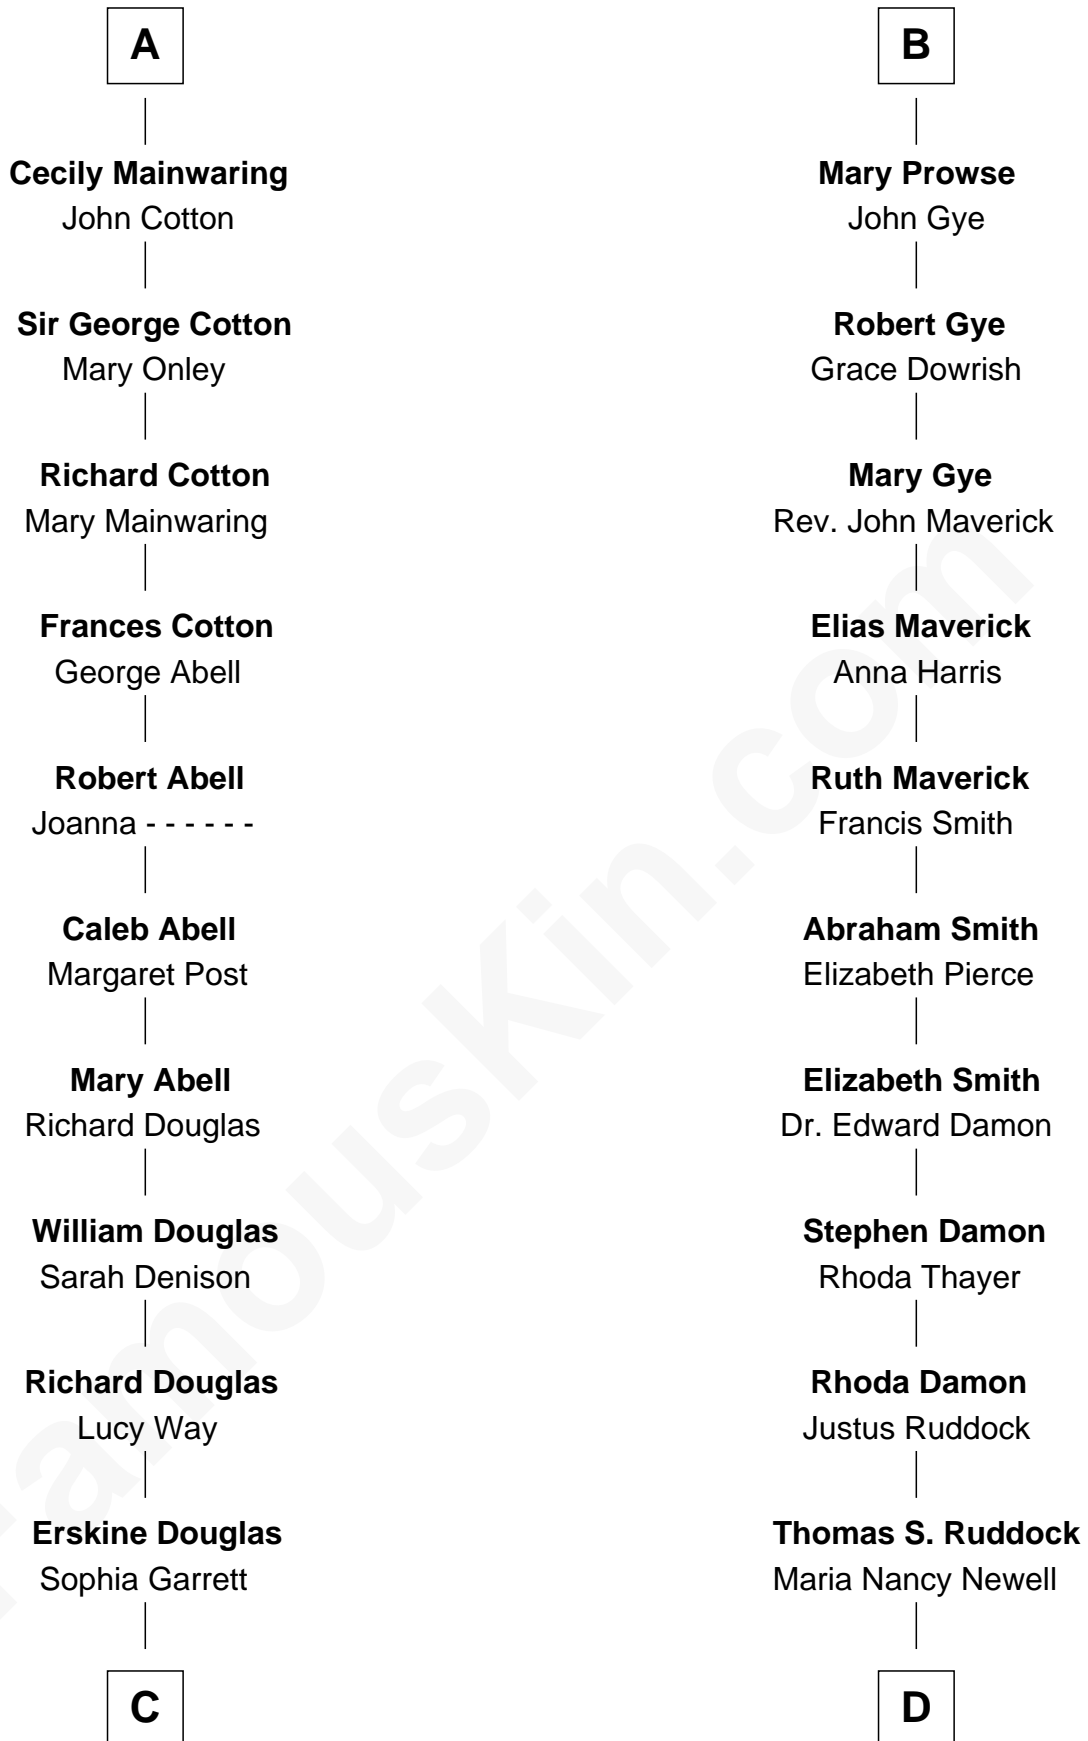

FamousKin.com Relationship Chart of

Illeana Douglas

TV and Movie Actress

20th cousin 1 time removed of

Sarah Palin

9th Governor of Alaska

Isabella de Beauchamp

with husband
Sir Hugh le Despencer

John Fitzalan
Eleanor Maltravers

Alice le Despenser
Sir John Sutton

Joan Fitzalan
Sir William Echyngham

Sir John Sutton
Constance Blount

Joan Echyngham
Sir John Bayntun

Sir John Sutton
Elizabeth Berkeley

Henry Bayntun
- - - - -

Jane Sutton
Thomas Mainwaring

Jane Bayntun
Thomas Prowse

A

B

C

Emma Jane Douglas
Col. George Taliaferro Shackelford

Lena Priscilla Shackelford
Edouard Gregory Hesselberg

Melvyn Edouard Hesselberg
Rosalind Hightower