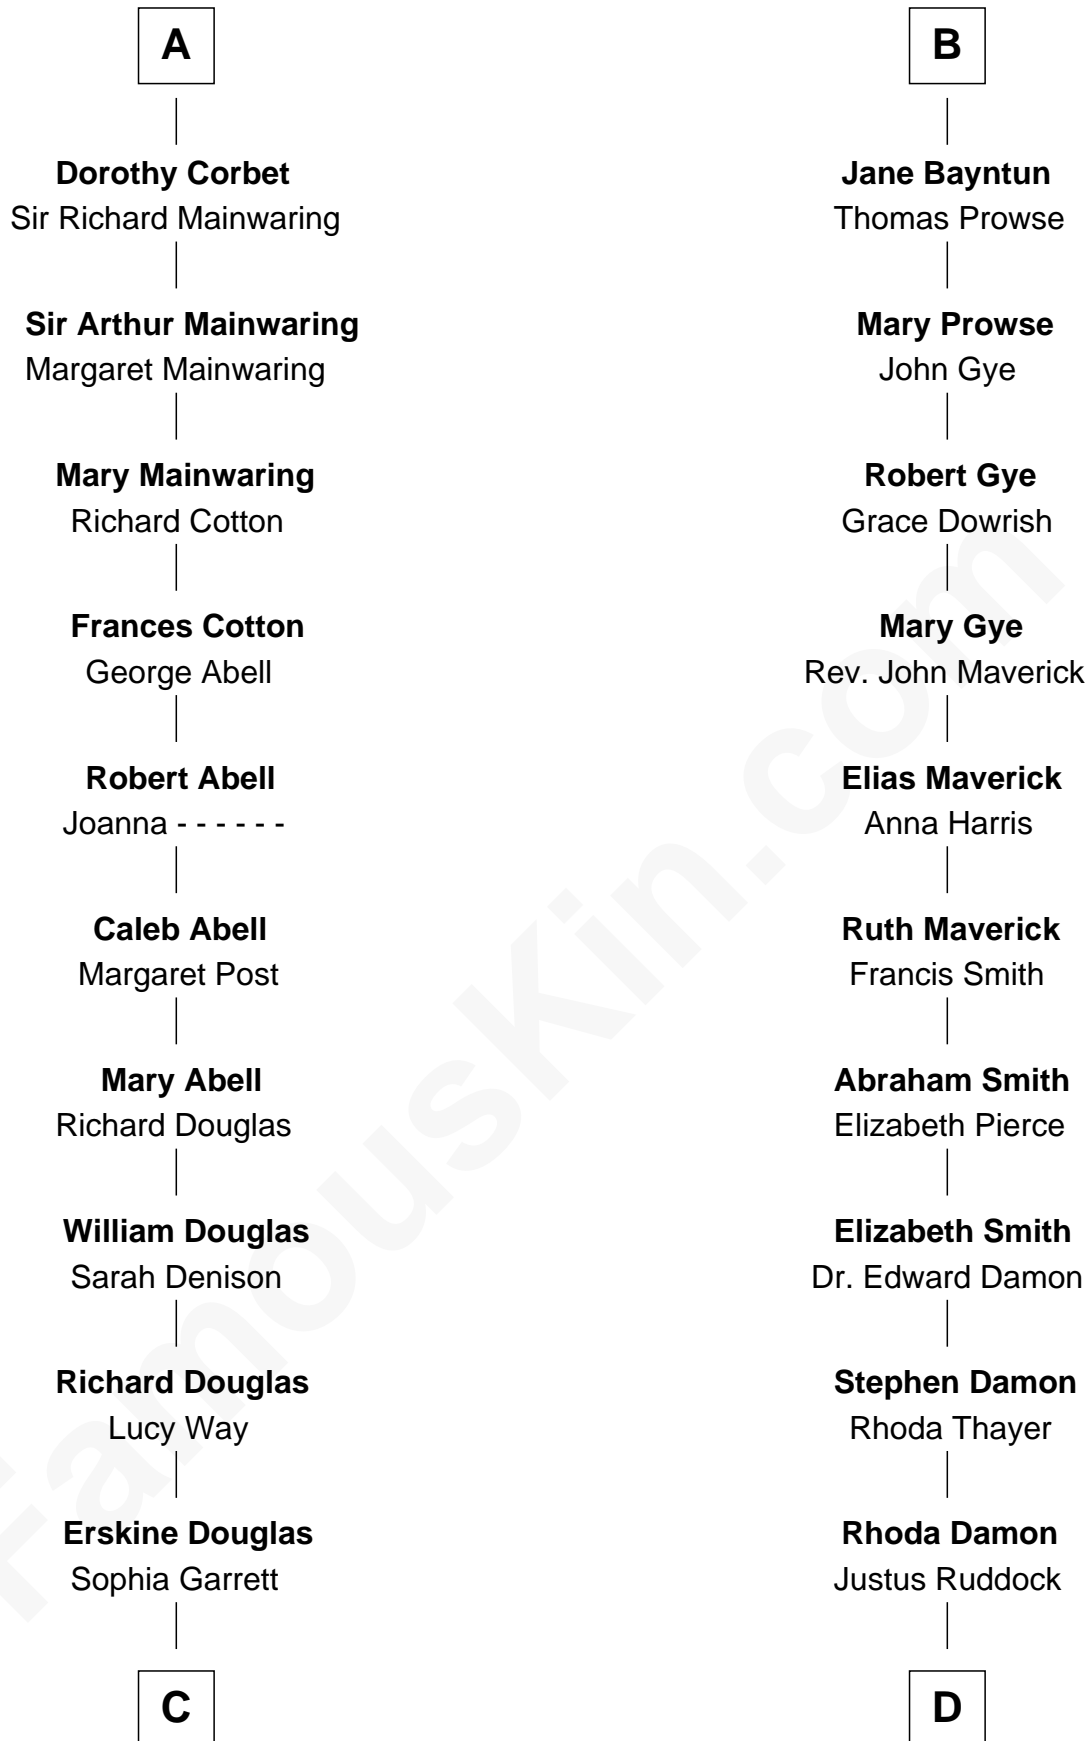

# FamousKin.com Relationship Chart of

**Ileana Douglas**

*TV and Movie Actress*

**21st cousin of**

**Sarah Palin**

*9th Governor of Alaska*

**William de Beauchamp**

Maud FitzJohn

**C**

**Emma Jane Douglas**  
Col. George Taliaferro Shackelford

**Lena Priscilla Shackelford**  
Edouard Gregory Hesselberg

**Melvyn Edouard Hesselberg**  
Rosalind Hightower

**Gregory Hesselberg**  
Joan Georgescu

**Illeana Douglas**  
*TV and Movie Actress*

**D**

**Thomas S. Ruddock**  
Maria Nancy Newell

**May Belle Ruddock**  
Henry Charles Brandt

**Nellie Marie Brandt**  
Charles Francis Heath

**Charles Richard Heath**  
Sarah Sheeran