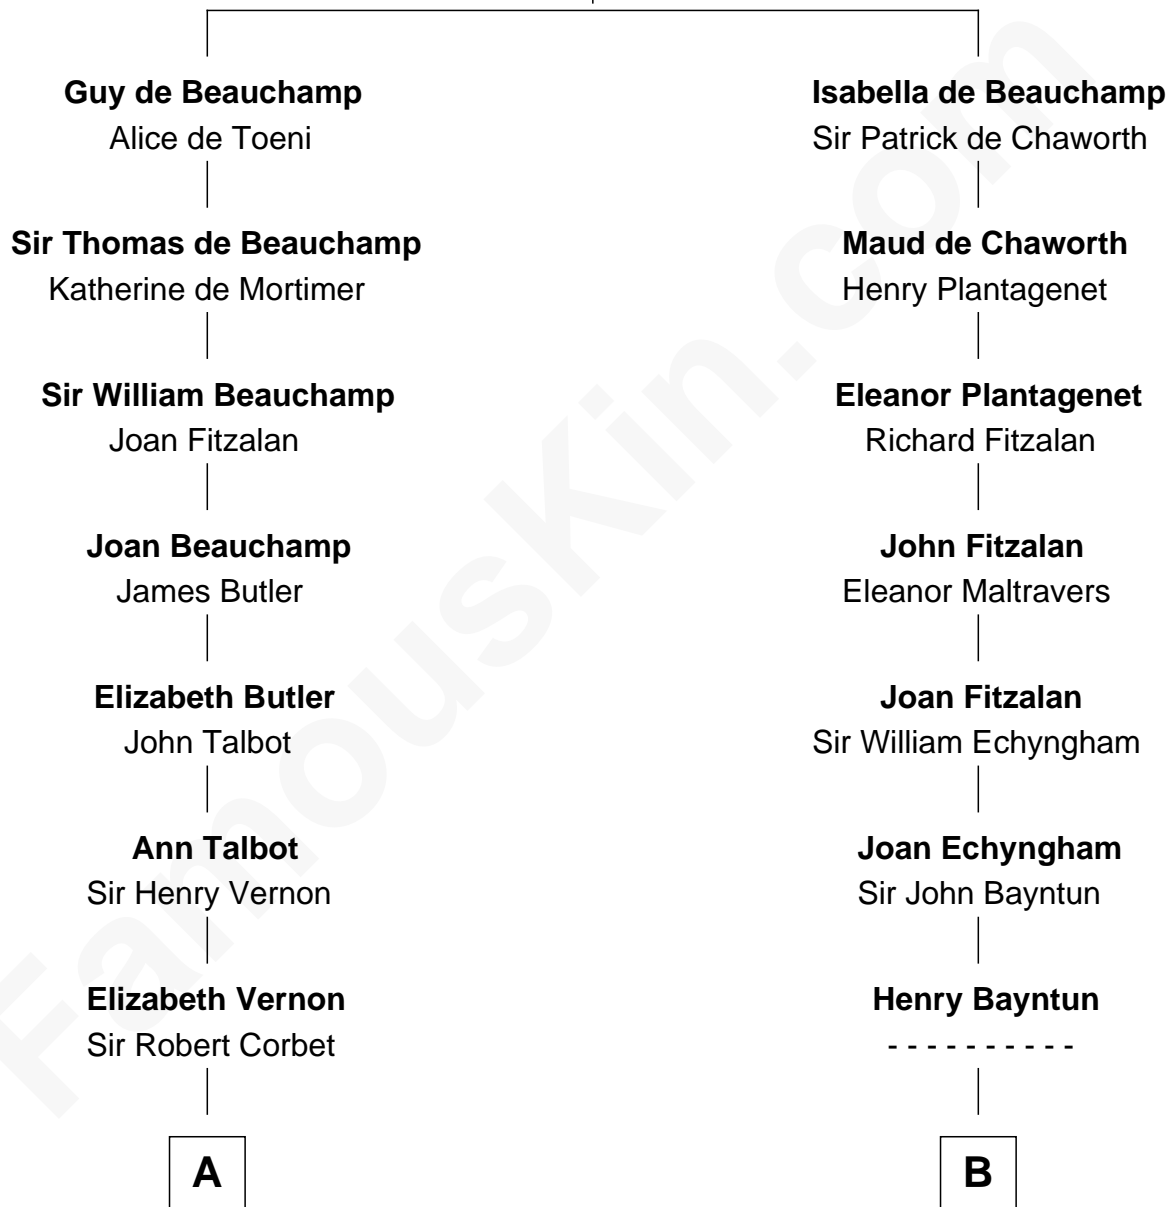

# FamousKin.com Relationship Chart of

**Ileana Douglas**

*TV and Movie Actress*

**21st cousin of**

**Sarah Palin**

*9th Governor of Alaska*

**William de Beauchamp**

Maud FitzJohn

**C**

**Emma Jane Douglas**  
Col. George Taliaferro Shackelford

**Lena Priscilla Shackelford**  
Edouard Gregory Hesselberg

**Melvyn Edouard Hesselberg**  
Rosalind Hightower

**Gregory Hesselberg**  
Joan Georgescu

**Illeana Douglas**  
*TV and Movie Actress*

**D**

**Thomas S. Ruddock**  
Maria Nancy Newell

**May Belle Ruddock**  
Henry Charles Brandt

**Nellie Marie Brandt**  
Charles Francis Heath

**Charles Richard Heath**  
Sarah Sheeran