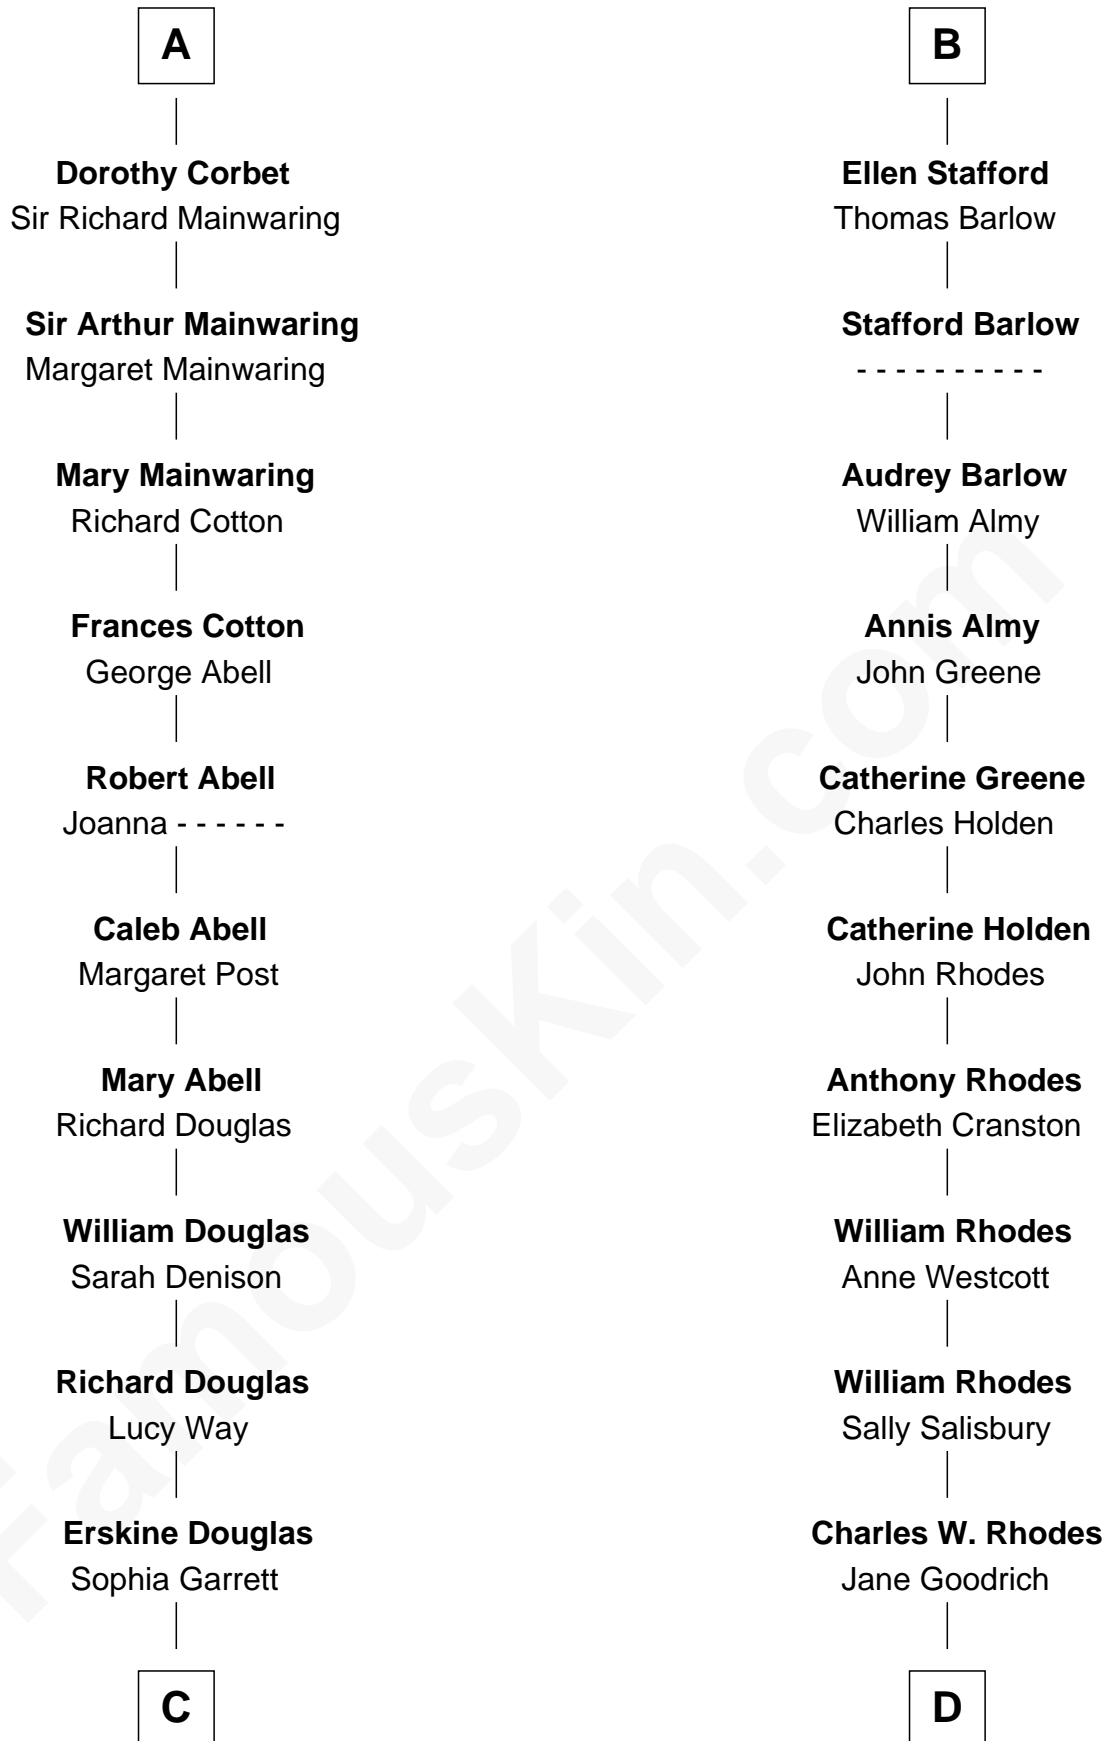

Eleanor Aylesbury

Anne Ferrers

Sir Walter Devereux

Humphrey Stafford

Katherine Fray

Elizabeth Devereux

Sir Richard Corbet

Sir Humphrey Stafford

Margaret Fogge

Sir Robert Corbet

Elizabeth Vernon

Sir Humphrey Stafford

Margaret Tame

A

B

C

Emma Jane Douglas
Col. George Taliaferro Shackelford

Lena Priscilla Shackelford
Edouard Gregory Hesselberg

Melvyn Edouard Hesselberg
Rosalind Hightower

Gregory Hesselberg
Joan Georgescu

Illeana Douglas
TV and Movie Actress