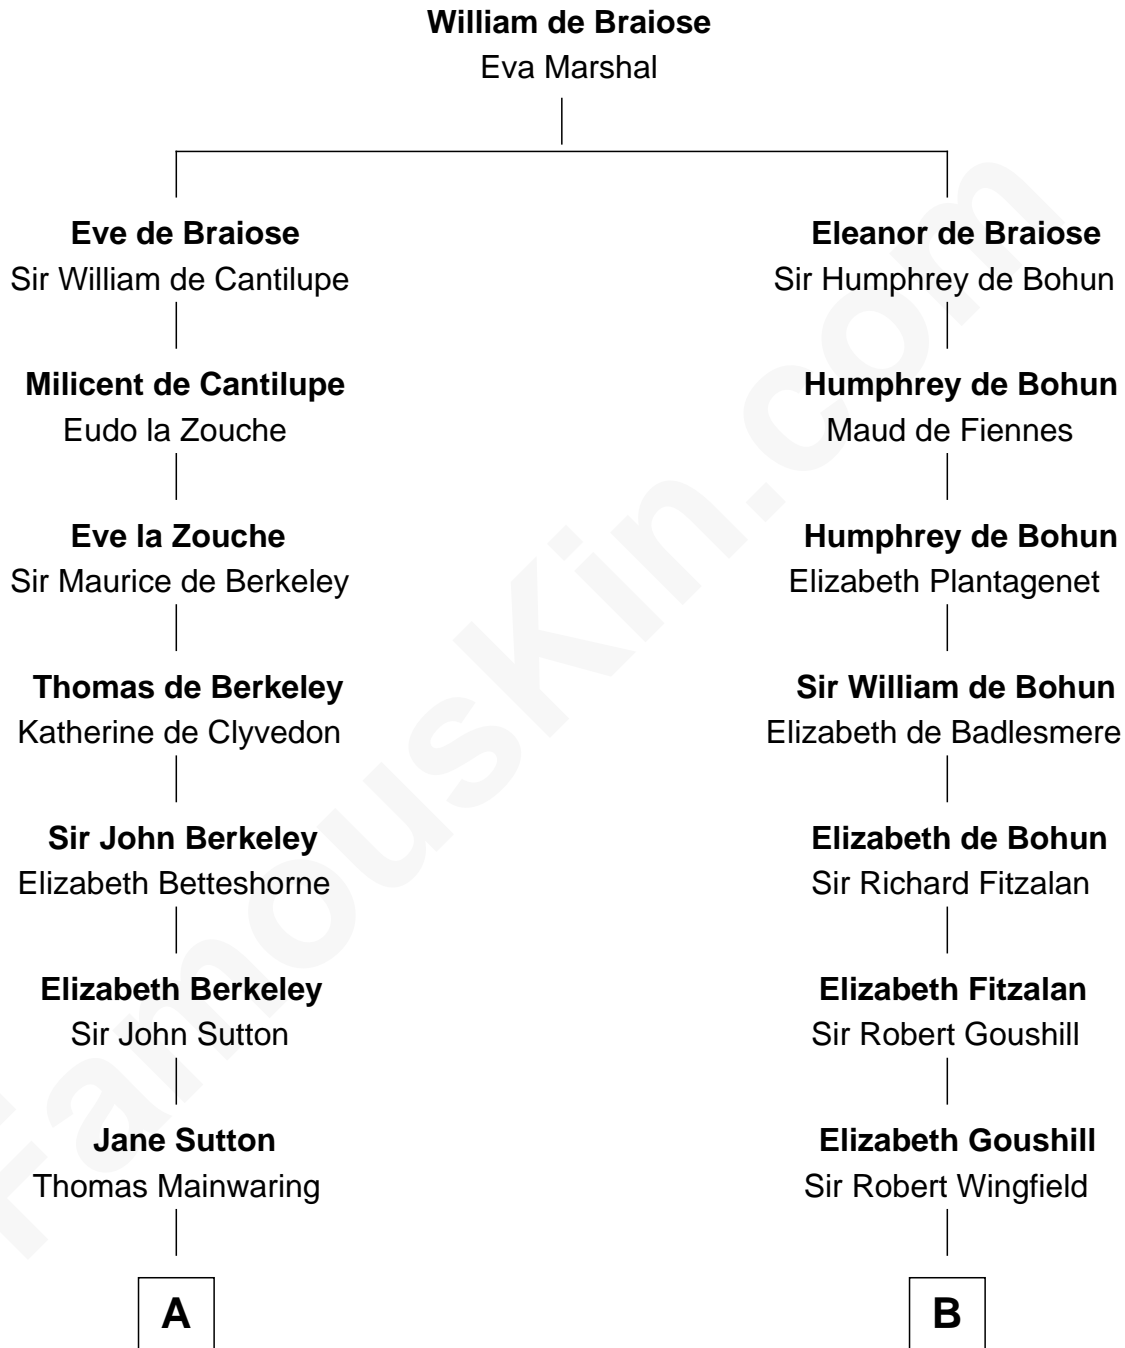

FamousKin.com Relationship Chart of

Ileana Douglas

TV and Movie Actress

19th cousin 2 times removed of

Shubael D. Childs

Founder of S.D. Childs & Company

C

Emma Jane Douglas
Col. George Taliaferro Shackelford

Lena Priscilla Shackelford
Edouard Gregory Hesselberg

Melvyn Edouard Hesselberg
Rosalind Hightower

Gregory Hesselberg
Joan Georgescu

Illeana Douglas
TV and Movie Actress

D

Benjamin Fay
Beulah Stow

Beulah Fay
Josiah Childs