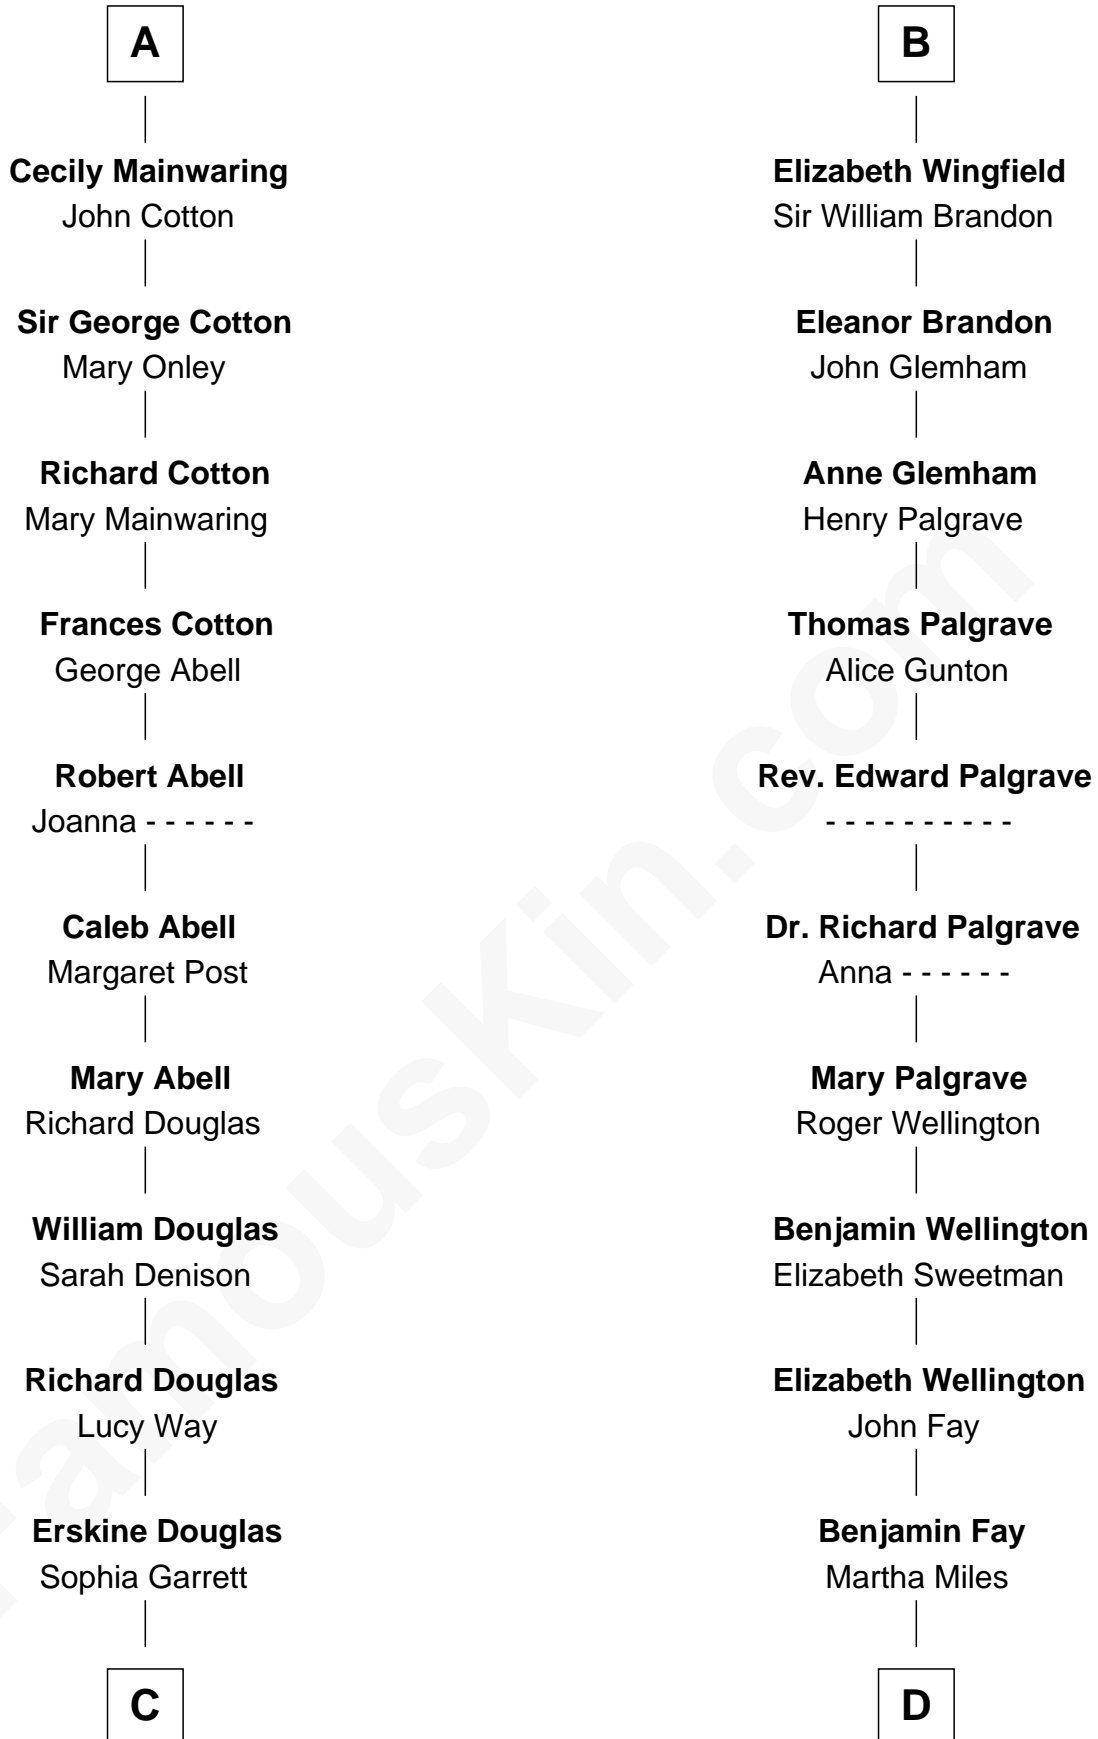

FamousKin.com Relationship Chart of

Ileana Douglas

TV and Movie Actress

19th cousin 2 times removed of

Shubael D. Childs

Founder of S.D. Childs & Company

C

Emma Jane Douglas
Col. George Taliaferro Shackelford

Lena Priscilla Shackelford
Edouard Gregory Hesselberg

Melvyn Edouard Hesselberg
Rosalind Hightower

Gregory Hesselberg
Joan Georgescu

Illeana Douglas
TV and Movie Actress

D

Benjamin Fay
Beulah Stow

Beulah Fay
Josiah Childs