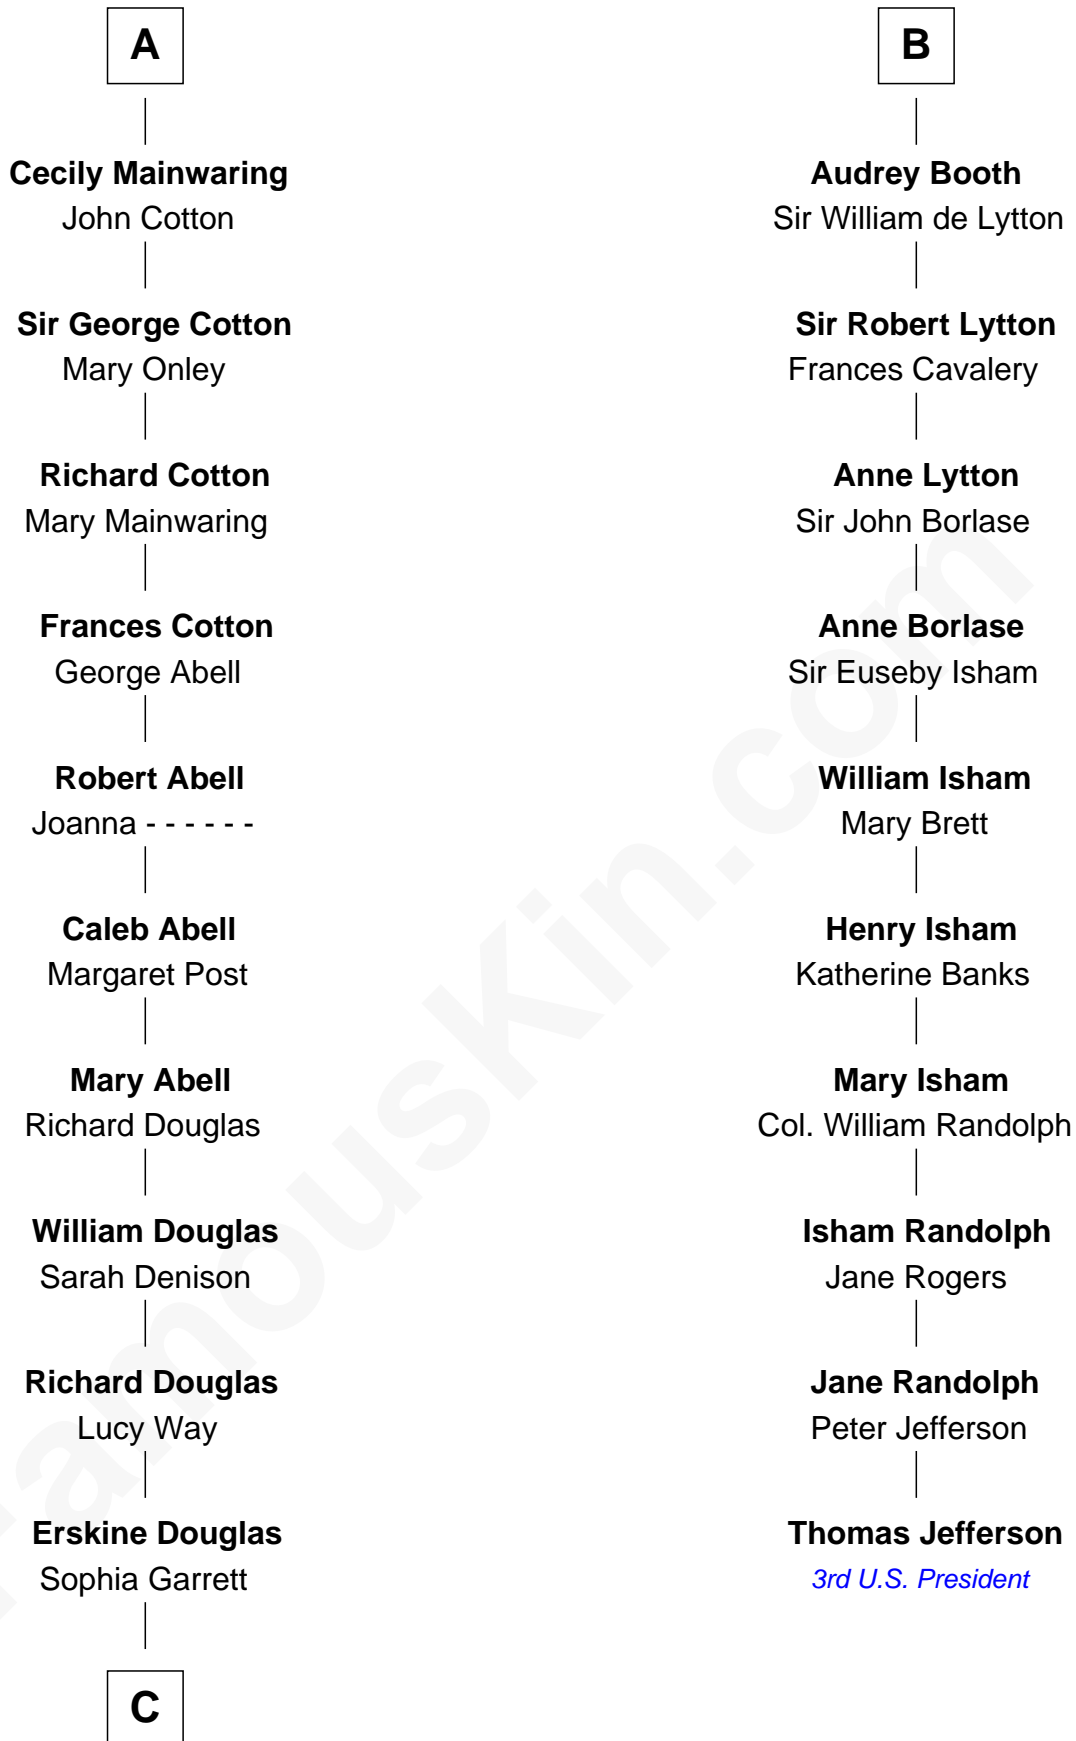

FamousKin.com Relationship Chart of

Ileana Douglas

TV and Movie Actress

16th cousin 5 times removed of

Thomas Jefferson

3rd U.S. President and Signer of the Declaration of Independence

Sir Ralph de Goushill

Hawise FitzWarin

Margaret de Goushill

Sir Philip le Despencer

Sir Philip le Despencer

Joan de Cobham

Sir Philip le Despencer

Elizabeth - - - - -

Alice le Despenser

Margaret de Goushill

Sir Philip le Despencer

Sir Philip le Despencer

Joan de Cobham

Sir Philip le Despencer

Elizabeth - - - - -

Sir Philip le Despencer

Elizabeth de Tibetot

Margery Despencer

Sir Roger Wentworth

Margaret Wentworth

Sir William Hopton

Margaret Hopton

Sir Philip Booth

B

C