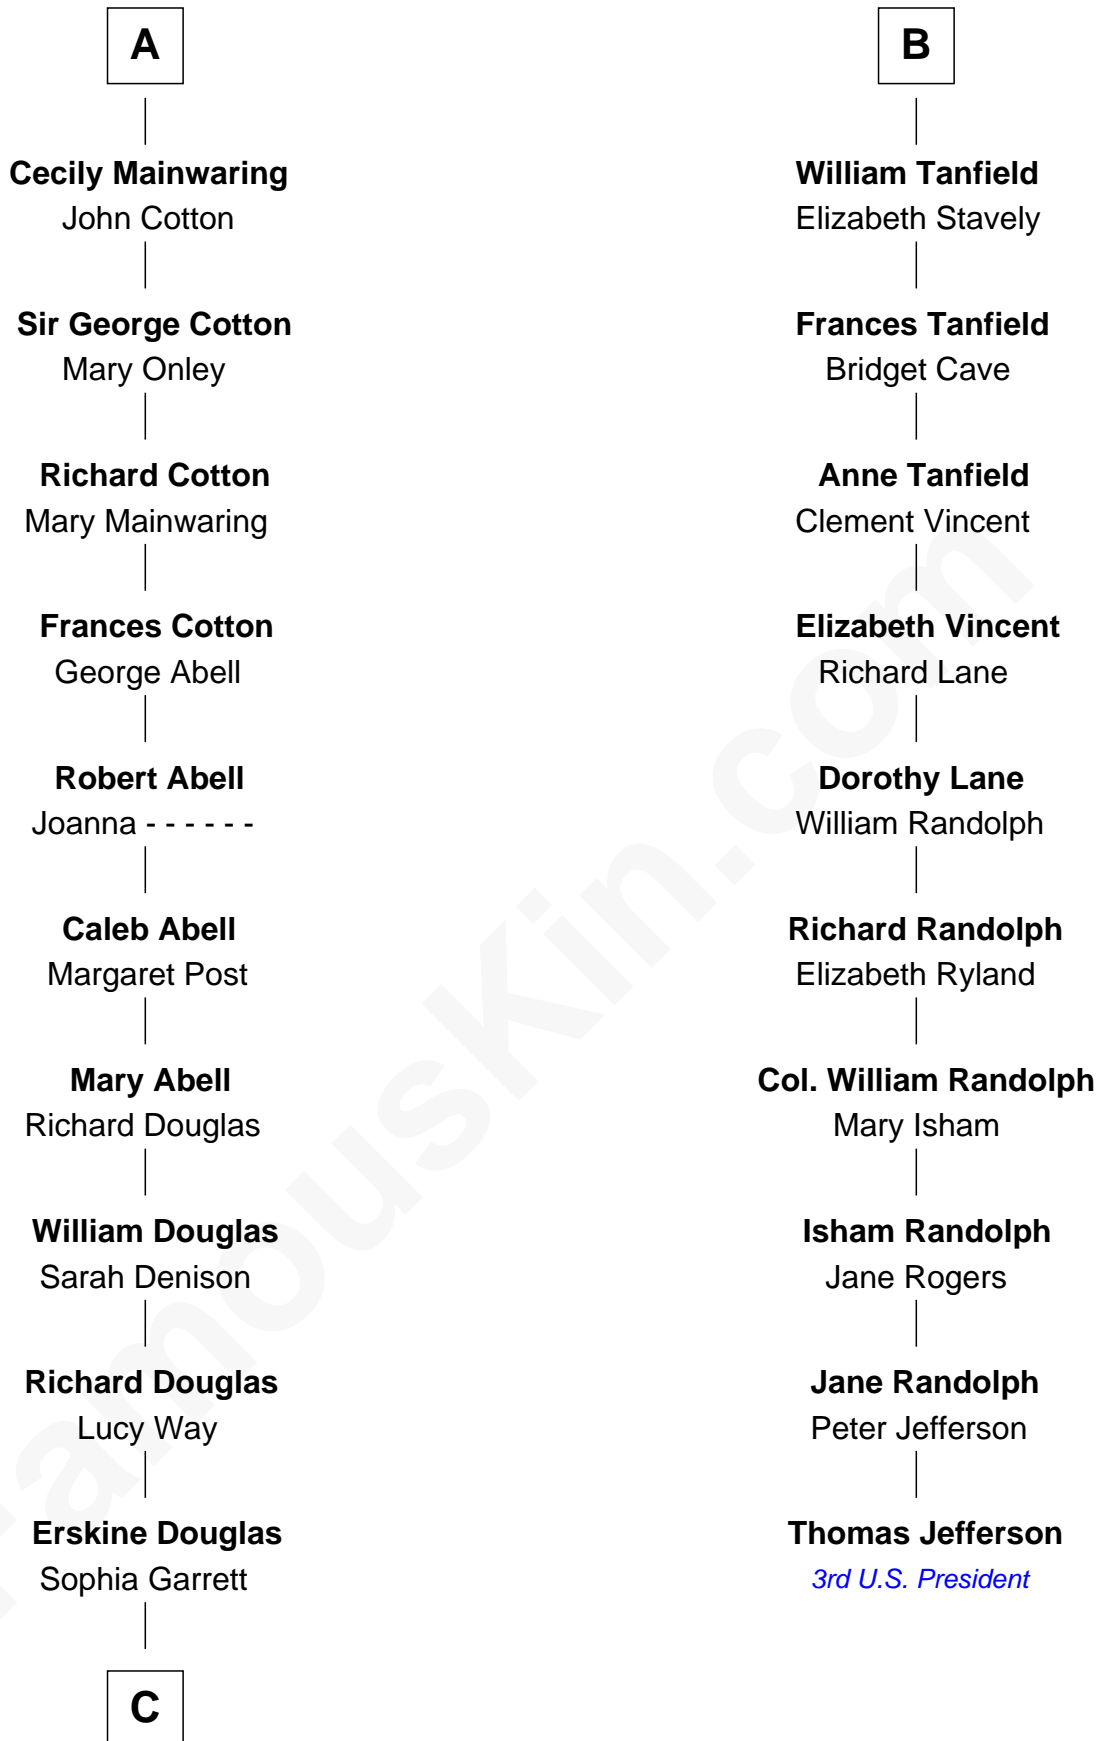

# FamousKin.com Relationship Chart of

**Ileana Douglas**

*TV and Movie Actress*

16th cousin 5 times removed of

**Thomas Jefferson**

*3rd U.S. President and Signer of the Declaration of Independence*

**C**

**Emma Jane Douglas**  
Col. George Taliaferro Shackelford

**Lena Priscilla Shackelford**  
Edouard Gregory Hesselberg

**Melvyn Edouard Hesselberg**  
Rosalind Hightower

**Gregory Hesselberg**  
Joan Georgescu

**Illeana Douglas**  
*TV and Movie Actress*

FamousKin.com