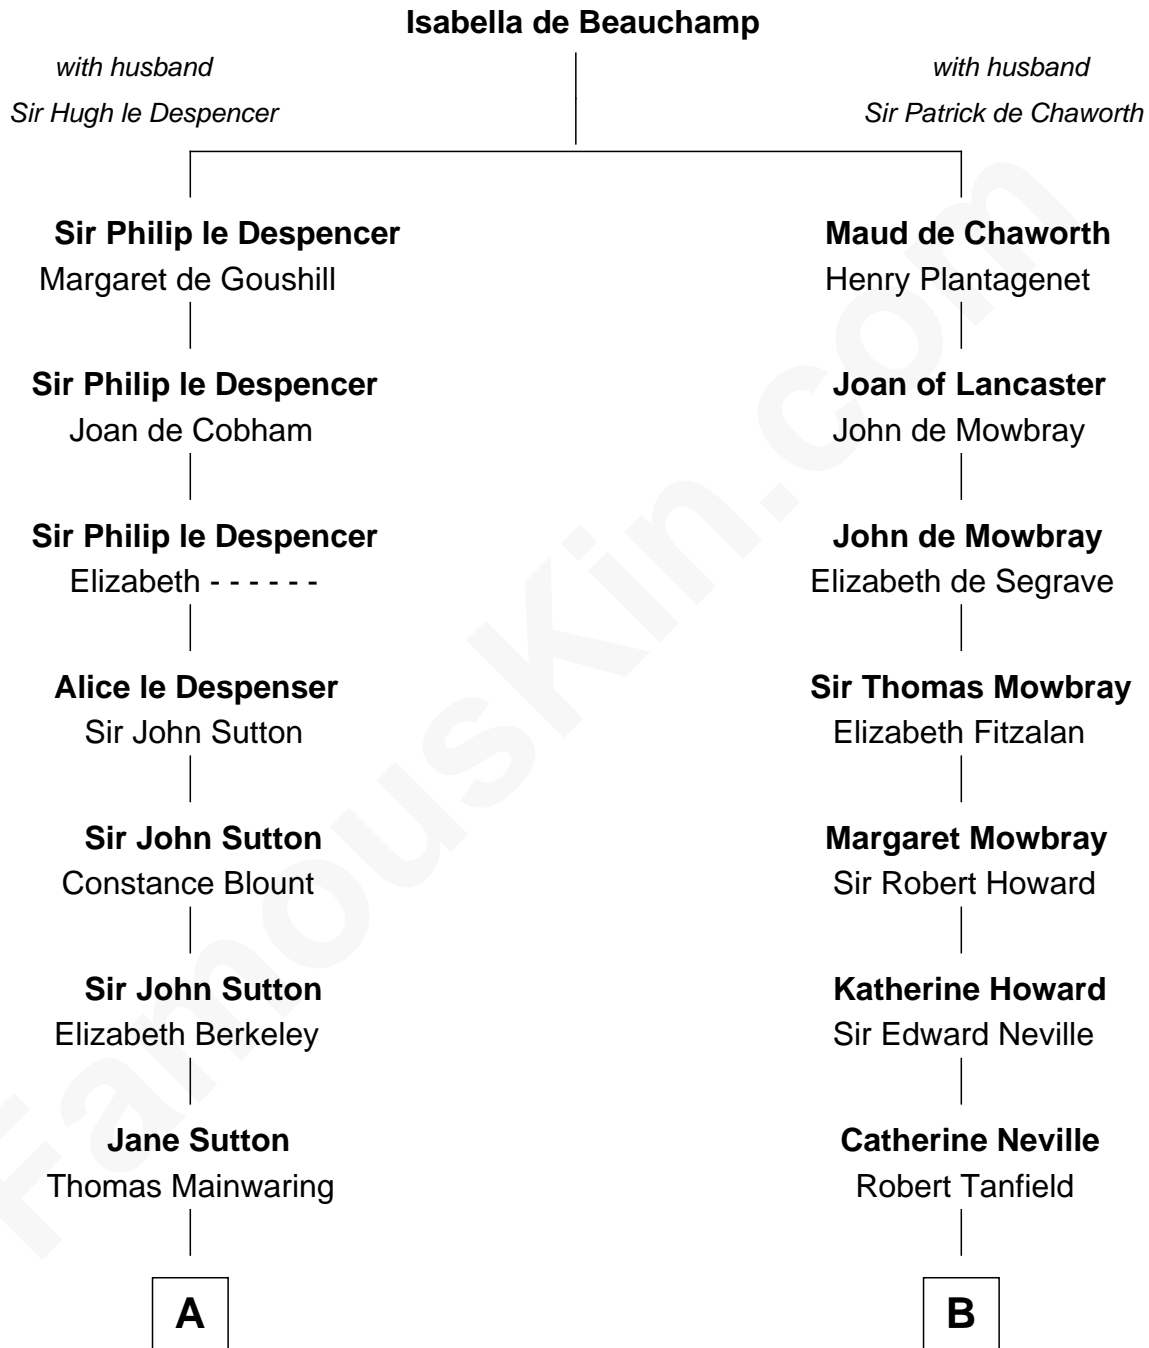

# FamousKin.com Relationship Chart of

**Ileana Douglas**

*TV and Movie Actress*

16th cousin 5 times removed of

**Thomas Jefferson**

*3rd U.S. President and Signer of the Declaration of Independence*

**C**

**Emma Jane Douglas**  
Col. George Taliaferro Shackelford

**Lena Priscilla Shackelford**  
Edouard Gregory Hesselberg

**Melvyn Edouard Hesselberg**  
Rosalind Hightower

**Gregory Hesselberg**  
Joan Georgescu

**Illeana Douglas**  
*TV and Movie Actress*

FamousKin.com