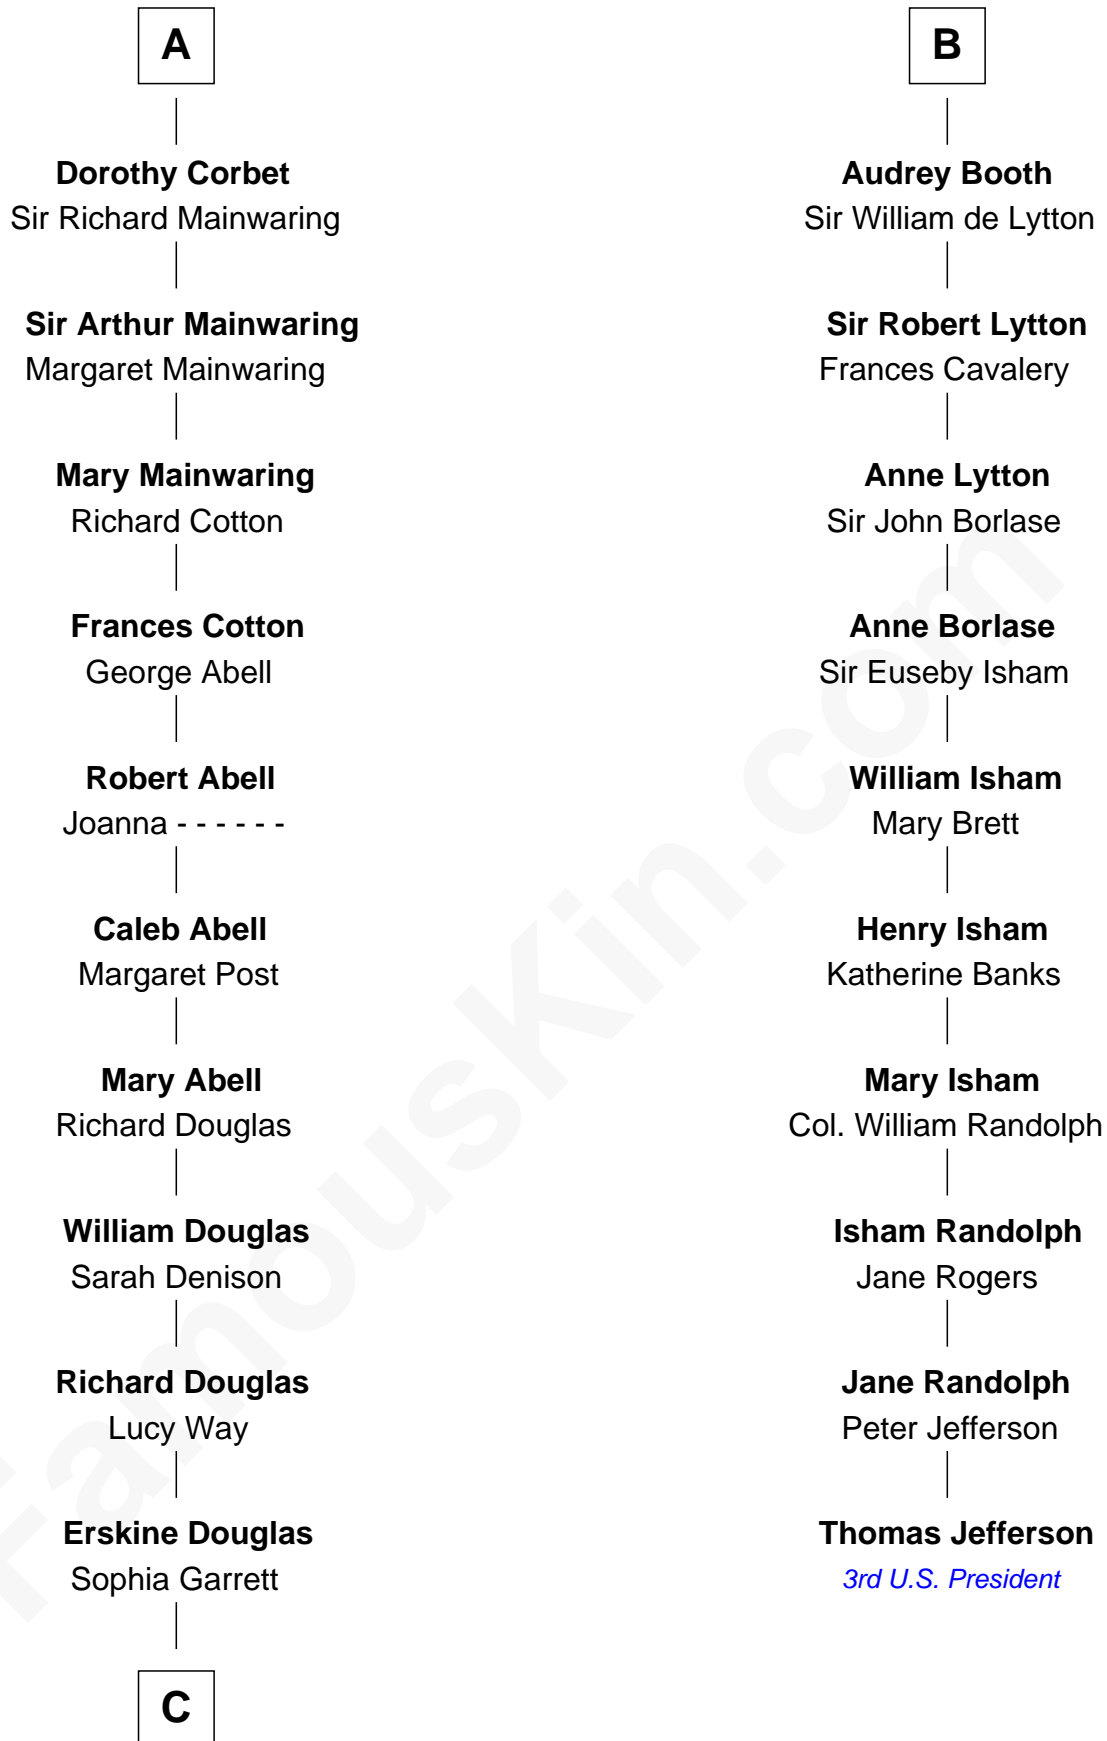

FamousKin.com Relationship Chart of

Ileana Douglas

TV and Movie Actress

16th cousin 5 times removed of

Thomas Jefferson

3rd U.S. President and Signer of the Declaration of Independence

C

Emma Jane Douglas
Col. George Taliaferro Shackelford

Lena Priscilla Shackelford
Edouard Gregory Hesselberg

Melvyn Edouard Hesselberg
Rosalind Hightower

Gregory Hesselberg
Joan Georgescu

Illeana Douglas
TV and Movie Actress