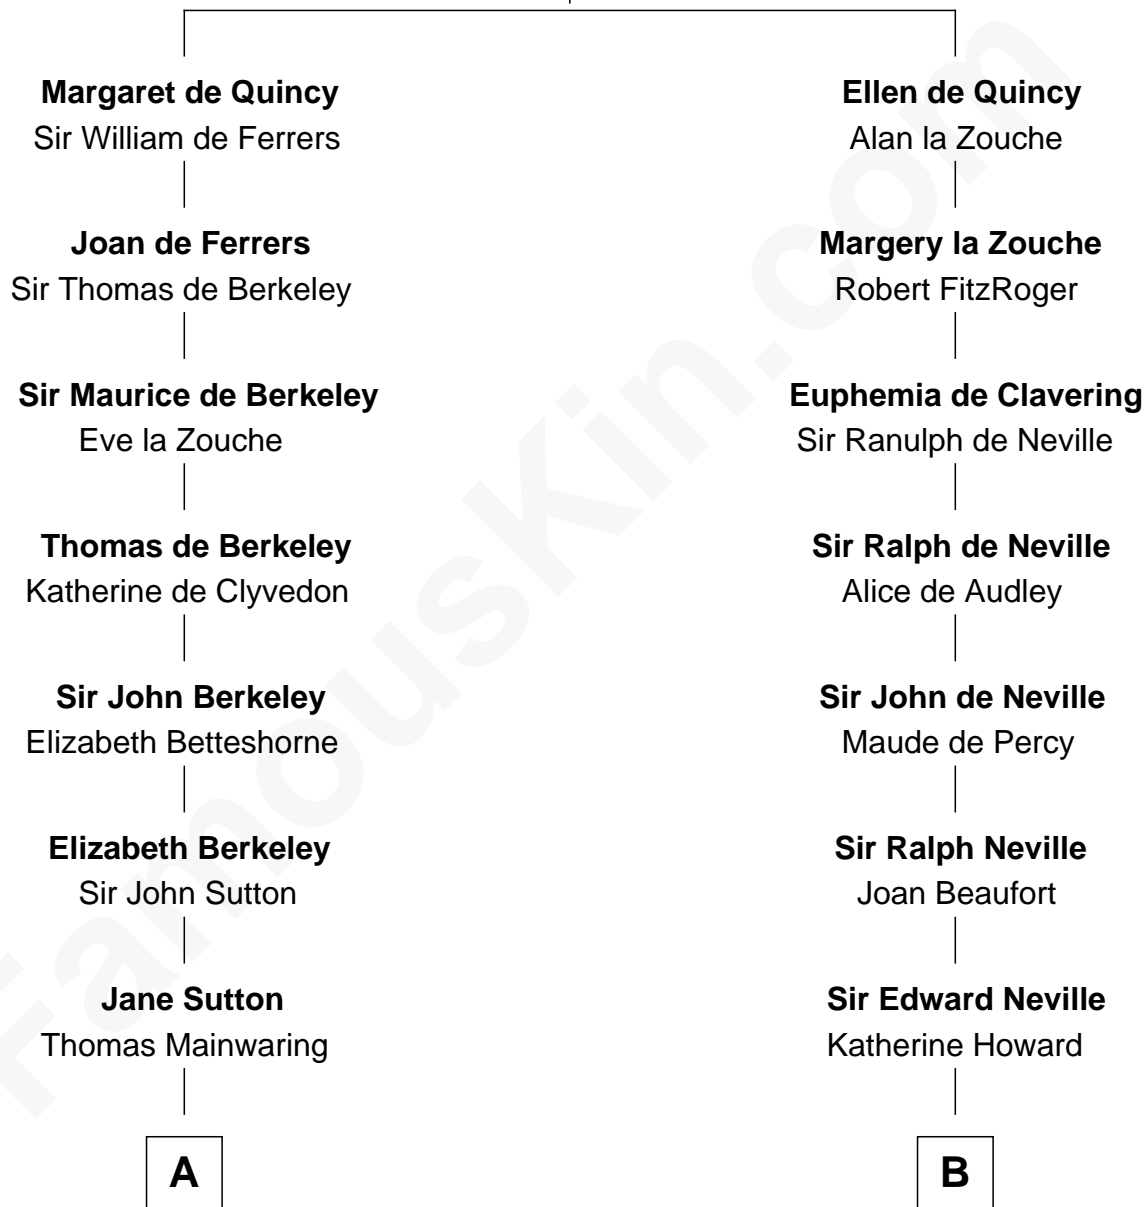

FamousKin.com Relationship Chart of

Illeana Douglas

TV and Movie Actress

17th cousin 4 times removed of

Thomas Jefferson

3rd U.S. President and Signer of the Declaration of Independence

Sir Roger de Quincy

Helen of Galloway

C

Emma Jane Douglas
Col. George Taliaferro Shackelford

Lena Priscilla Shackelford
Edouard Gregory Hesselberg

Melvyn Edouard Hesselberg
Rosalind Hightower

Gregory Hesselberg
Joan Georgescu

Illeana Douglas
TV and Movie Actress