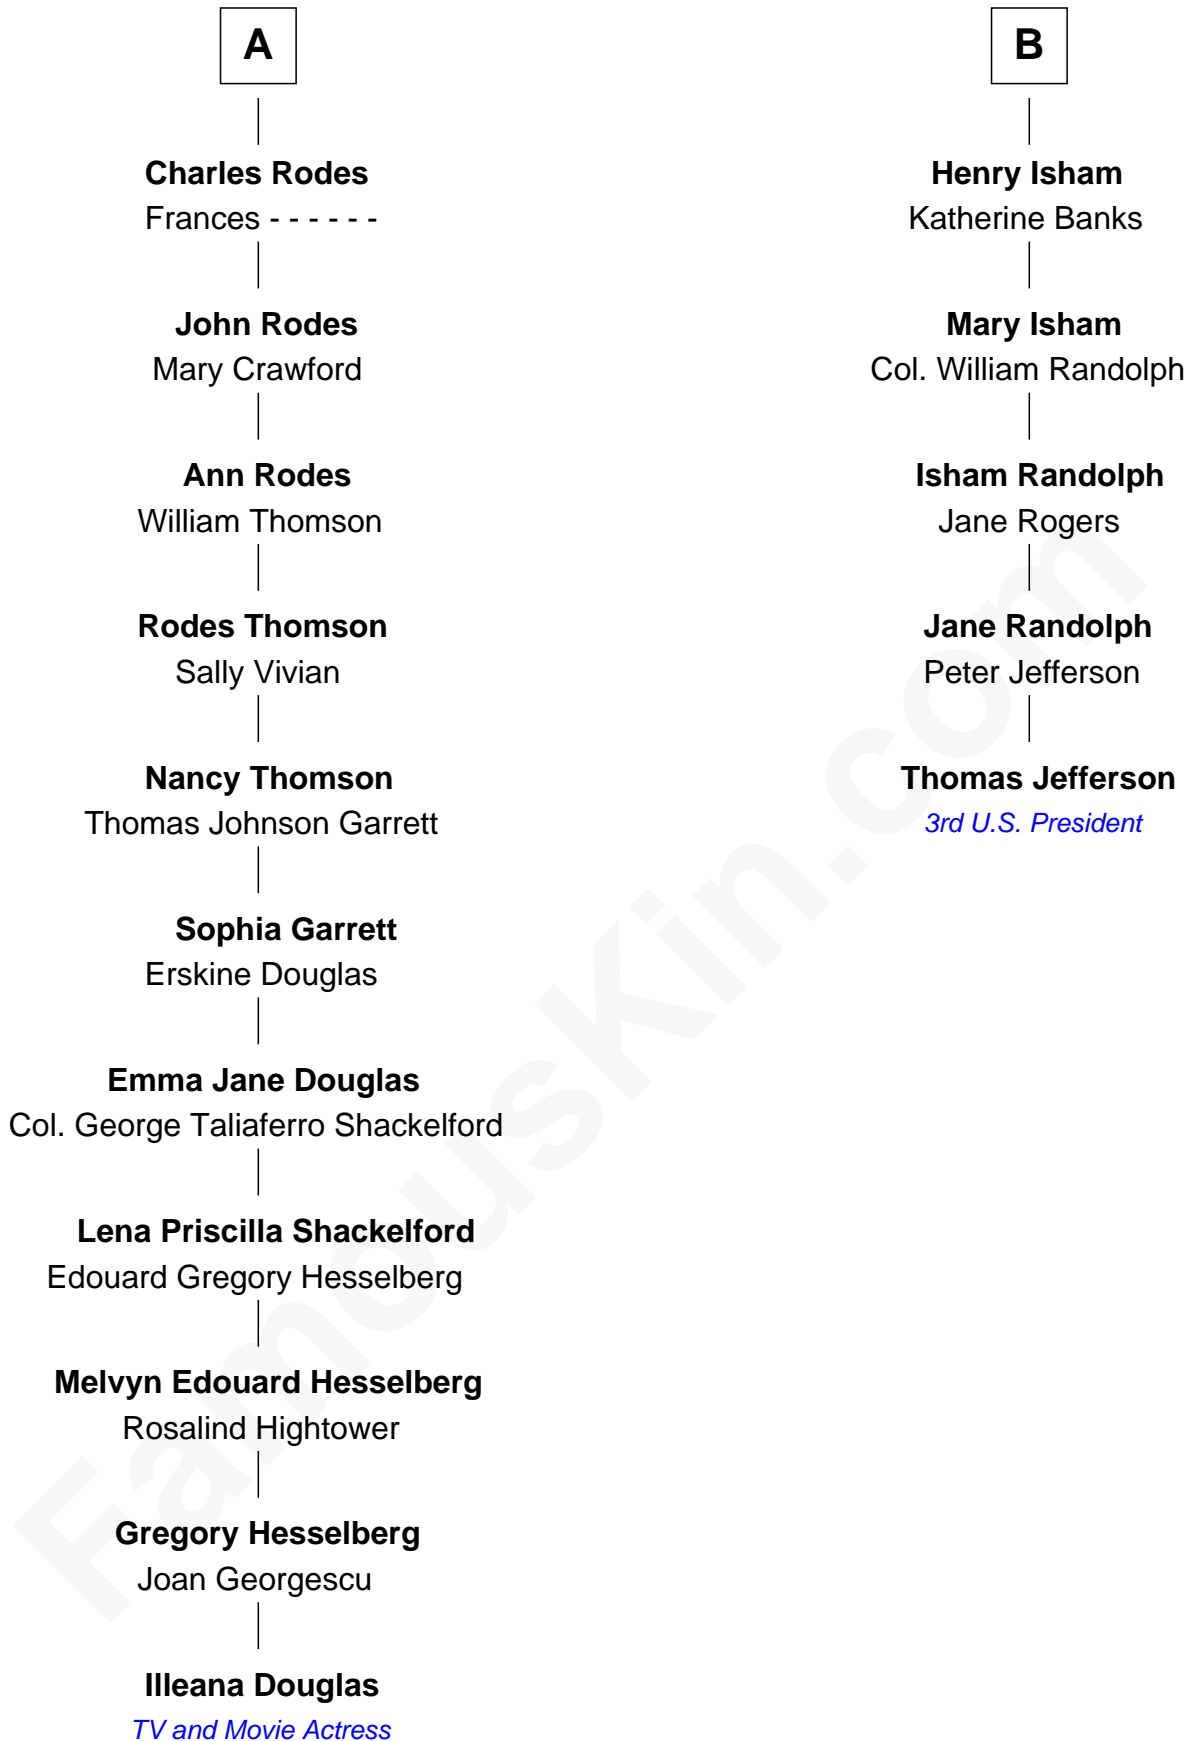

FamousKin.com Relationship Chart of

Ileana Douglas

TV and Movie Actress

11th cousin 6 times removed of

Thomas Jefferson

3rd U.S. President and Signer of the Declaration of Independence

Sir Roger Wentworth

Margery Despencer

Sir John Borlase

Anne Borlase

Sir Euseby Isham

William Isham

Mary Brett

B

Illeana Douglas photo by [Lan Bui](#) (CC BY-SA 2.0)