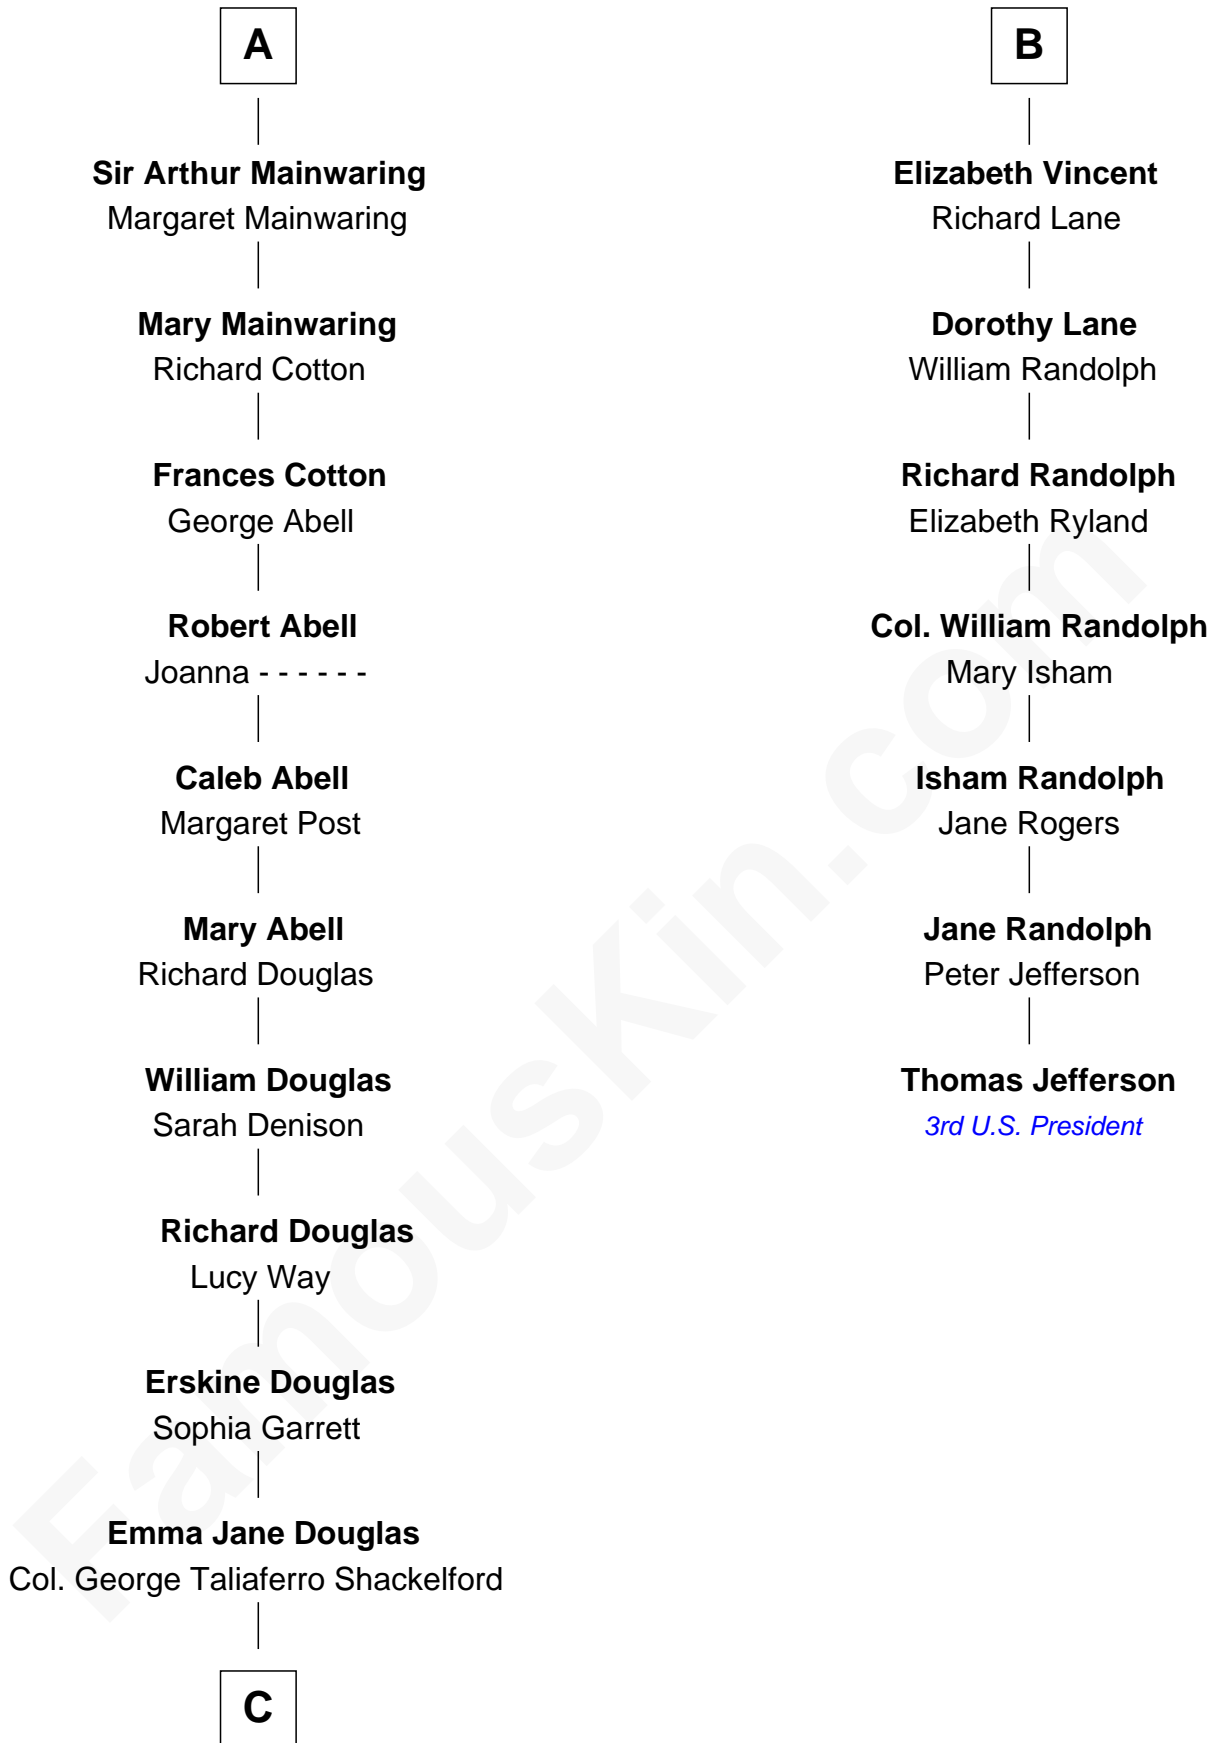

# FamousKin.com Relationship Chart of

**Ileana Douglas**

*TV and Movie Actress*

13th cousin 7 times removed of

**Thomas Jefferson**

*3rd U.S. President and Signer of the Declaration of Independence*

**John de Mowbray**  
Elizabeth de Segrave

**C**

—  
**Lena Priscilla Shackelford**  
Edouard Gregory Hesselberg

—  
**Melvyn Edouard Hesselberg**  
Rosalind Hightower

—  
**Gregory Hesselberg**  
Joan Georgescu

—  
**Illeana Douglas**  
*TV and Movie Actress*