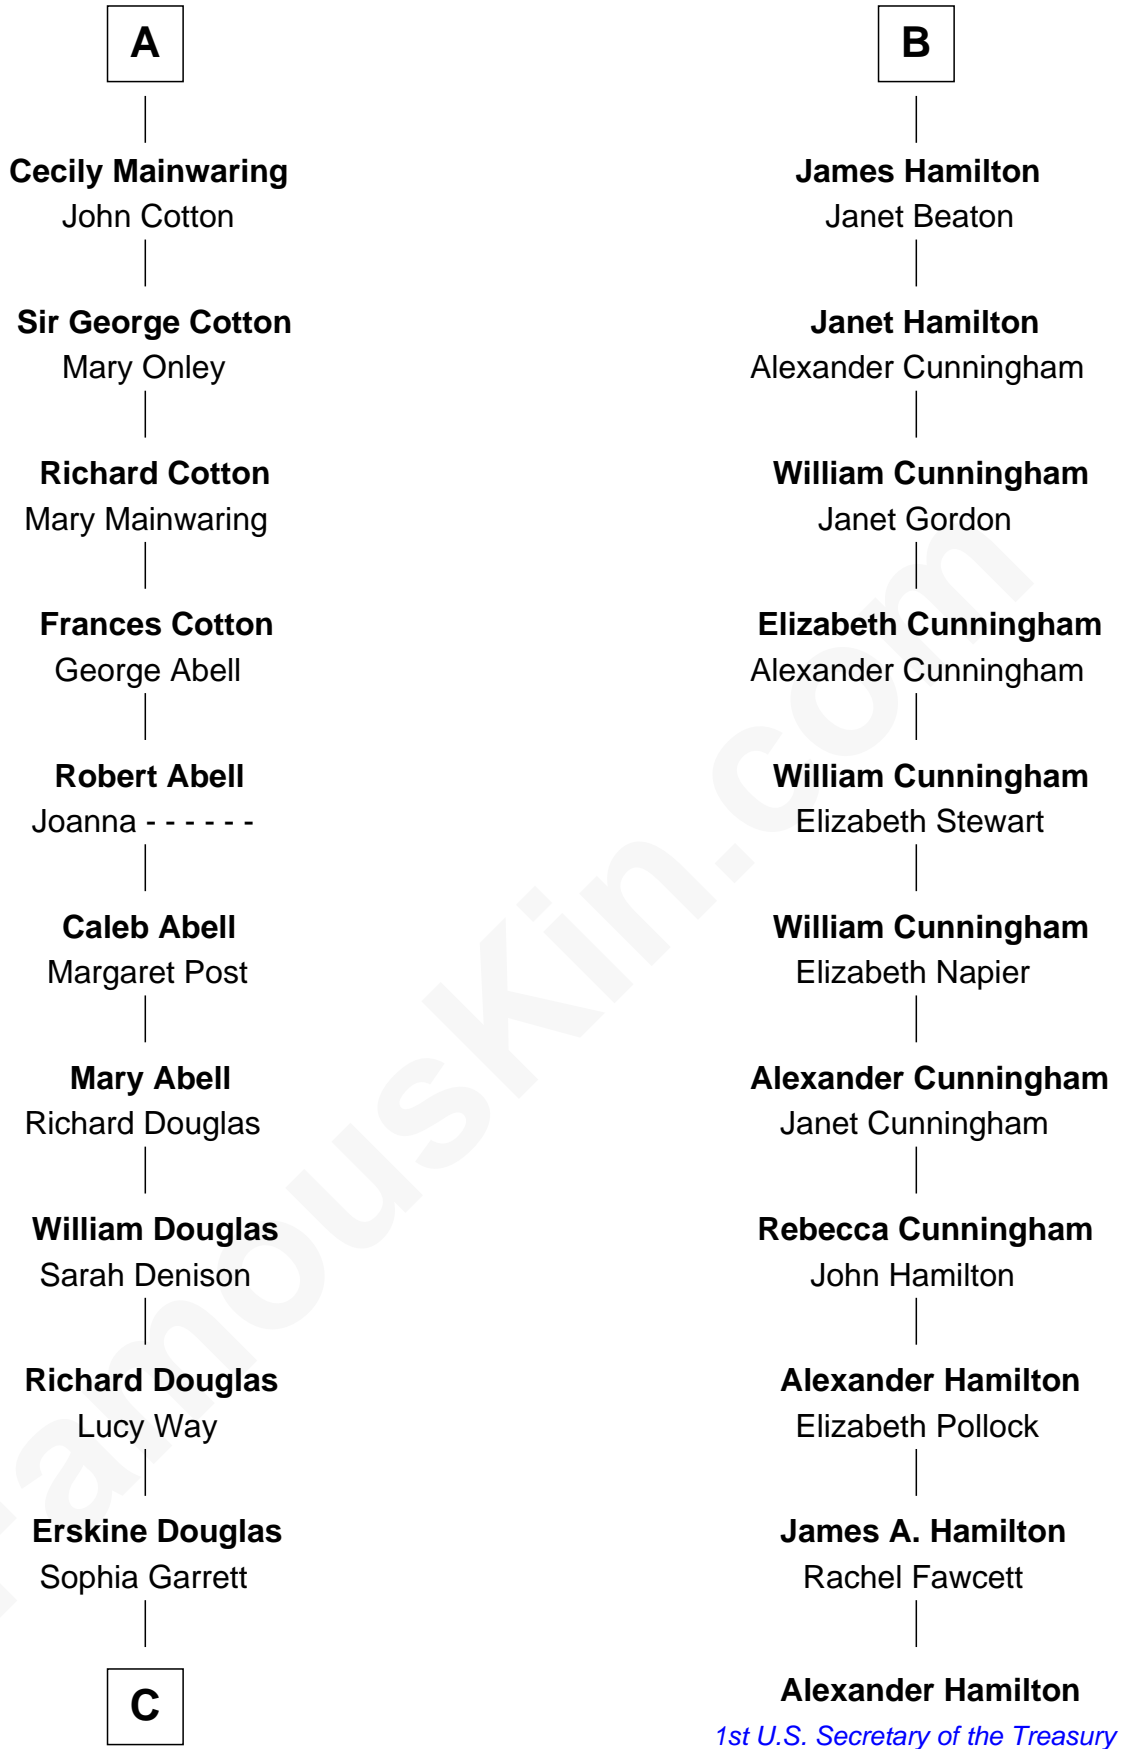

FamousKin.com Relationship Chart of

Illeana Douglas

TV and Movie Actress

17th cousin 4 times removed of

Alexander Hamilton

1st U.S. Secretary of the Treasury

C

Emma Jane Douglas
Col. George Taliaferro Shackelford

Lena Priscilla Shackelford
Edouard Gregory Hesselberg

Melvyn Edouard Hesselberg
Rosalind Hightower

Gregory Hesselberg
Joan Georgescu

Illeana Douglas
TV and Movie Actress

FamousKin.com