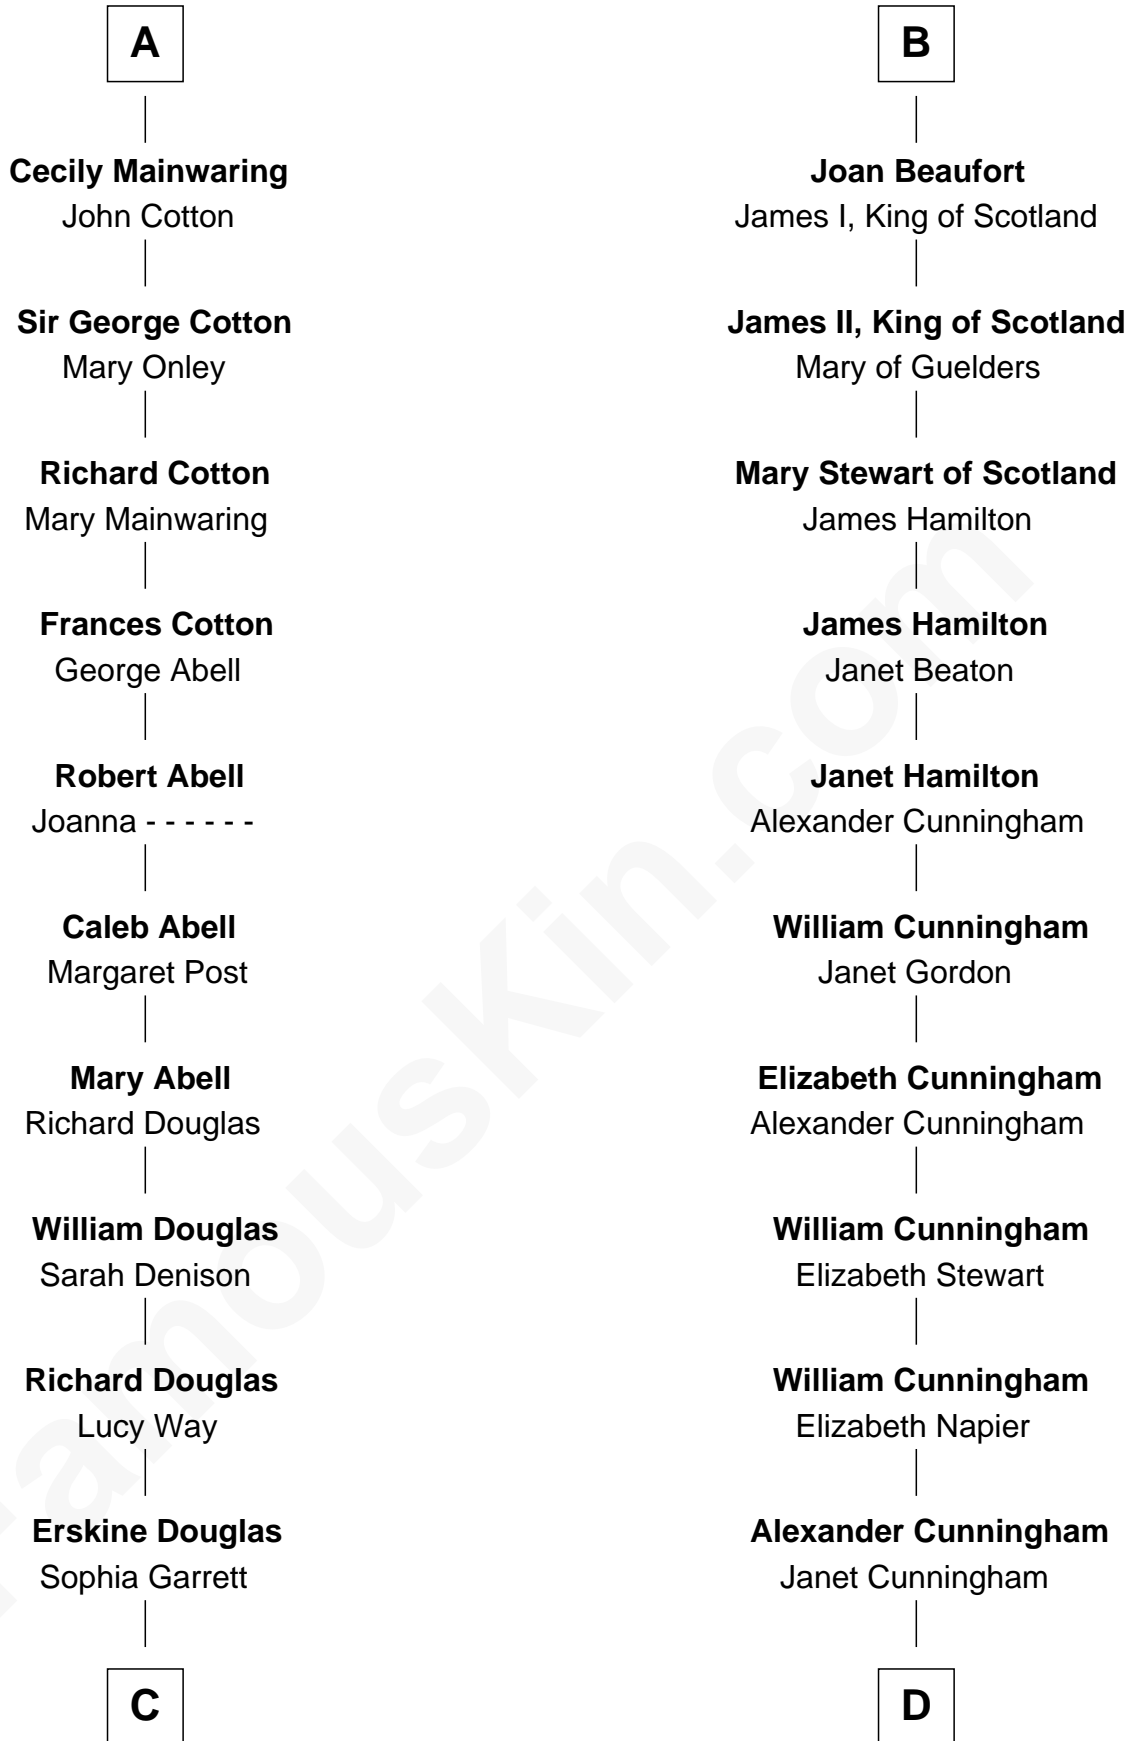

# FamousKin.com Relationship Chart of

**Ileana Douglas**

*TV and Movie Actress*

20th cousin 1 time removed of

**Alexander Hamilton**

*1st U.S. Secretary of the Treasury*

**Sir Roger de Quincy**

*Helen of Galloway*

*Alan la Zouche*

**Sir Roger la Zouche**

*Ela Longespee*

**Sir Alan la Zouche**

*Eleanor de Segrave*

**Maude la Zouche**

*Sir Robert de Holland*

**Thomas Holand**

*Joan Plantagenet*

**Sir Thomas de Holand**

*Alice Fitzalan*

**Margaret de Holand**

*Sir John Beaufort*

**B**

**C**

**Emma Jane Douglas**  
Col. George Taliaferro Shackelford

**Lena Priscilla Shackelford**  
Edouard Gregory Hesselberg

**Melvyn Edouard Hesselberg**  
Rosalind Hightower

**Gregory Hesselberg**  
Joan Georgescu

**Illeana Douglas**  
*TV and Movie Actress*

**D**

**Rebecca Cunningham**  
John Hamilton