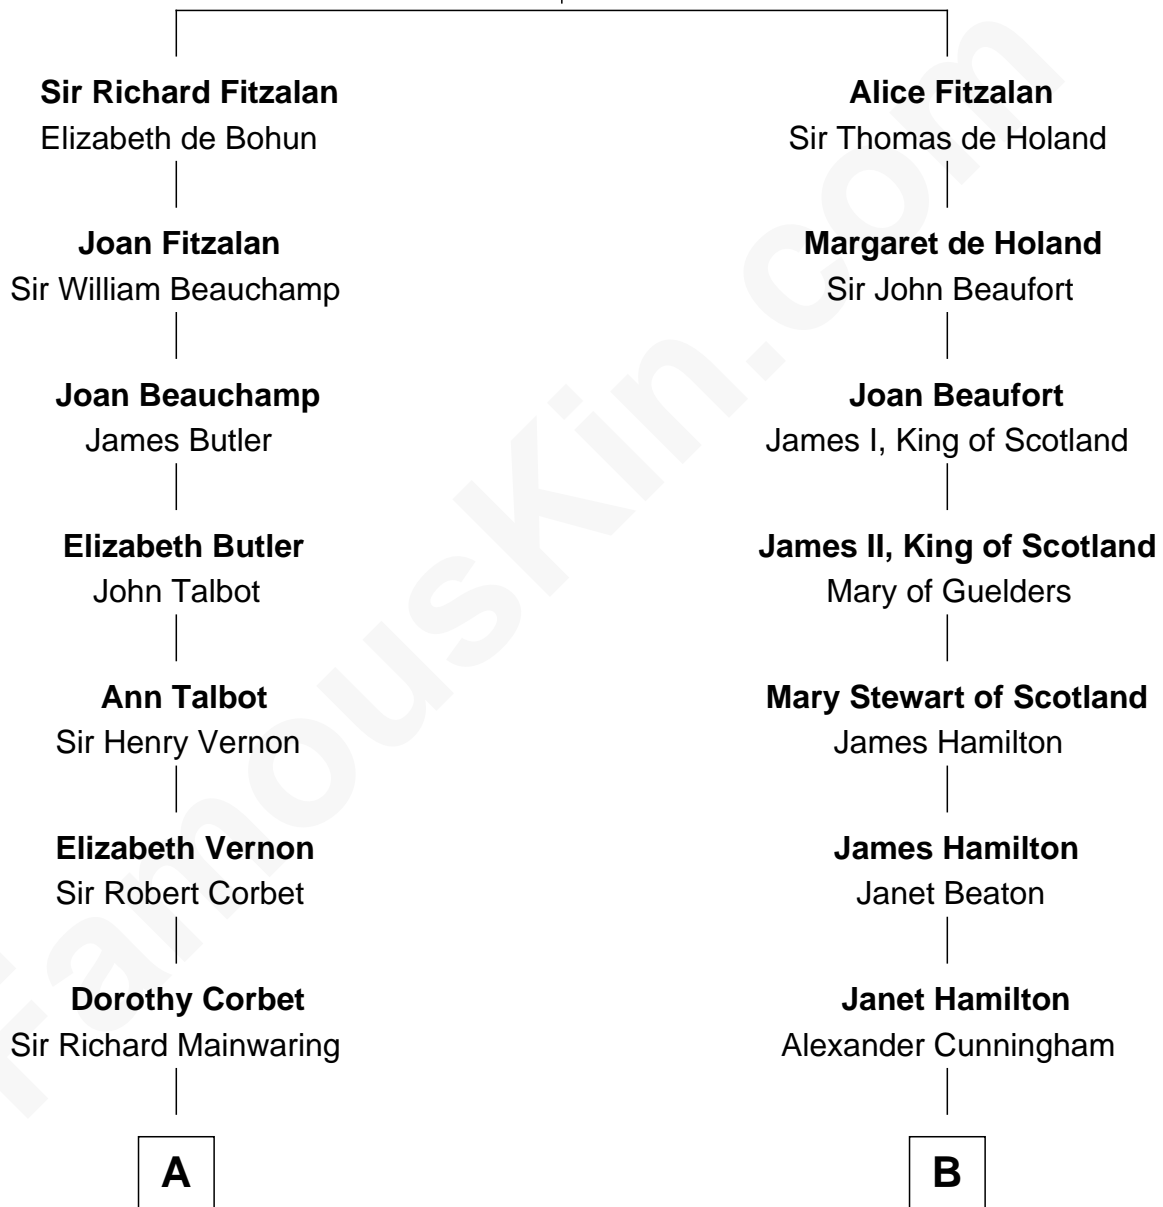

# FamousKin.com Relationship Chart of

**Ileana Douglas**

*TV and Movie Actress*

15th cousin 5 times removed of

**Alexander Hamilton**

*1st U.S. Secretary of the Treasury*

**Richard Fitzalan**  
Eleanor Plantagenet

**C**

—  
**Lena Priscilla Shackelford**  
Edouard Gregory Hesselberg

—  
**Melvyn Edouard Hesselberg**  
Rosalind Hightower

—  
**Gregory Hesselberg**  
Joan Georgescu

—  
**Illeana Douglas**  
*TV and Movie Actress*