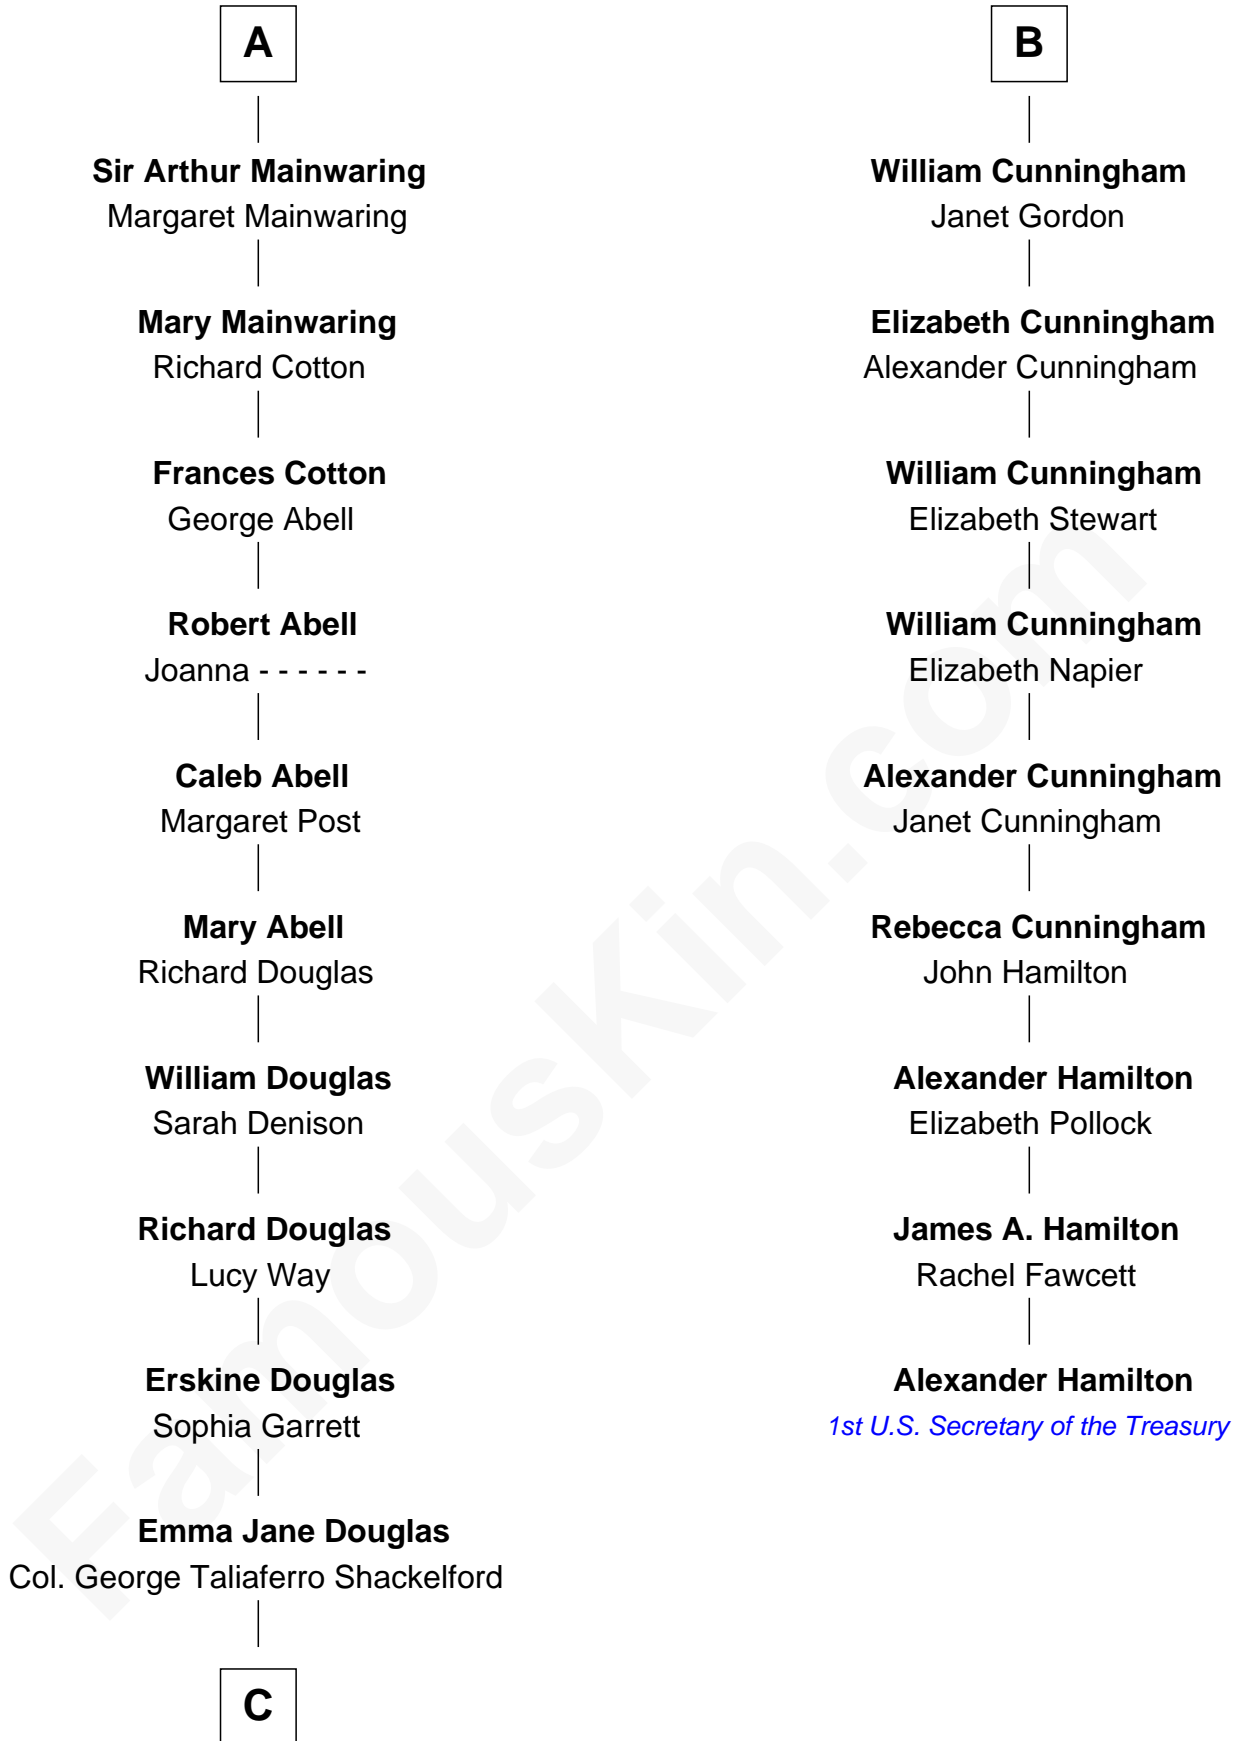

# FamousKin.com Relationship Chart of

**Ileana Douglas**

*TV and Movie Actress*

15th cousin 5 times removed of

**Alexander Hamilton**

*1st U.S. Secretary of the Treasury*

**Richard Fitzalan**  
Eleanor Plantagenet

**C**

—  
**Lena Priscilla Shackelford**  
Edouard Gregory Hesselberg

—  
**Melvyn Edouard Hesselberg**  
Rosalind Hightower

—  
**Gregory Hesselberg**  
Joan Georgescu

—  
**Illeana Douglas**  
*TV and Movie Actress*