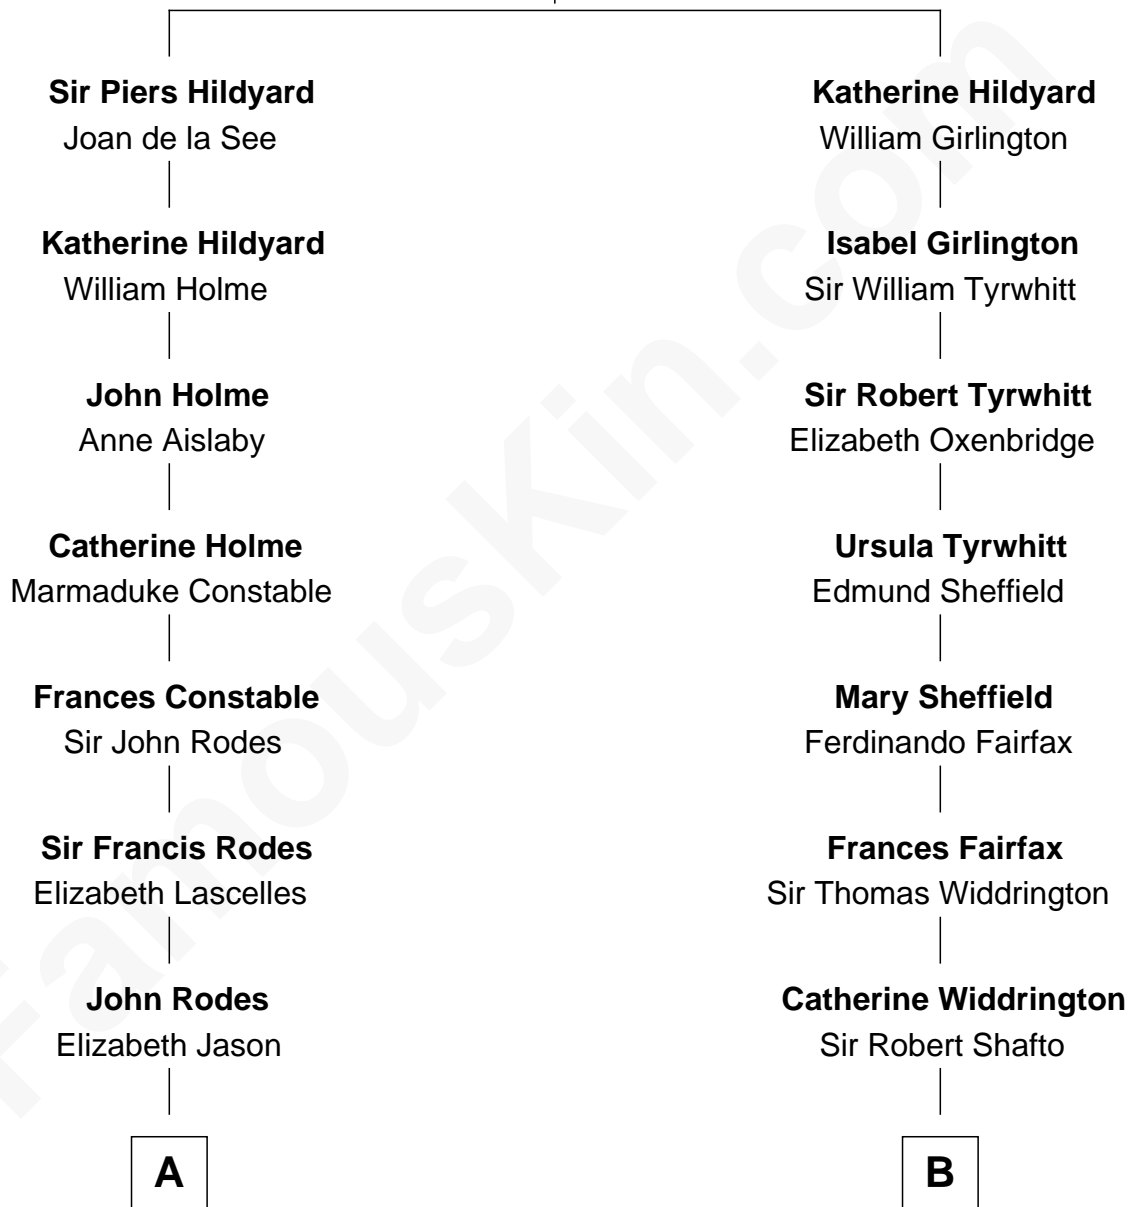

## Relationship Chart of

**Illeana Douglas**

*TV and Movie Actress*

16th cousin 1 time removed of

**Princess Diana**

*Princess of Wales*

**Sir Robert Hildyard**

Elizabeth Hastings

Illeana Douglas photo by [Lan Bui](#) (CC BY-SA 2.0)