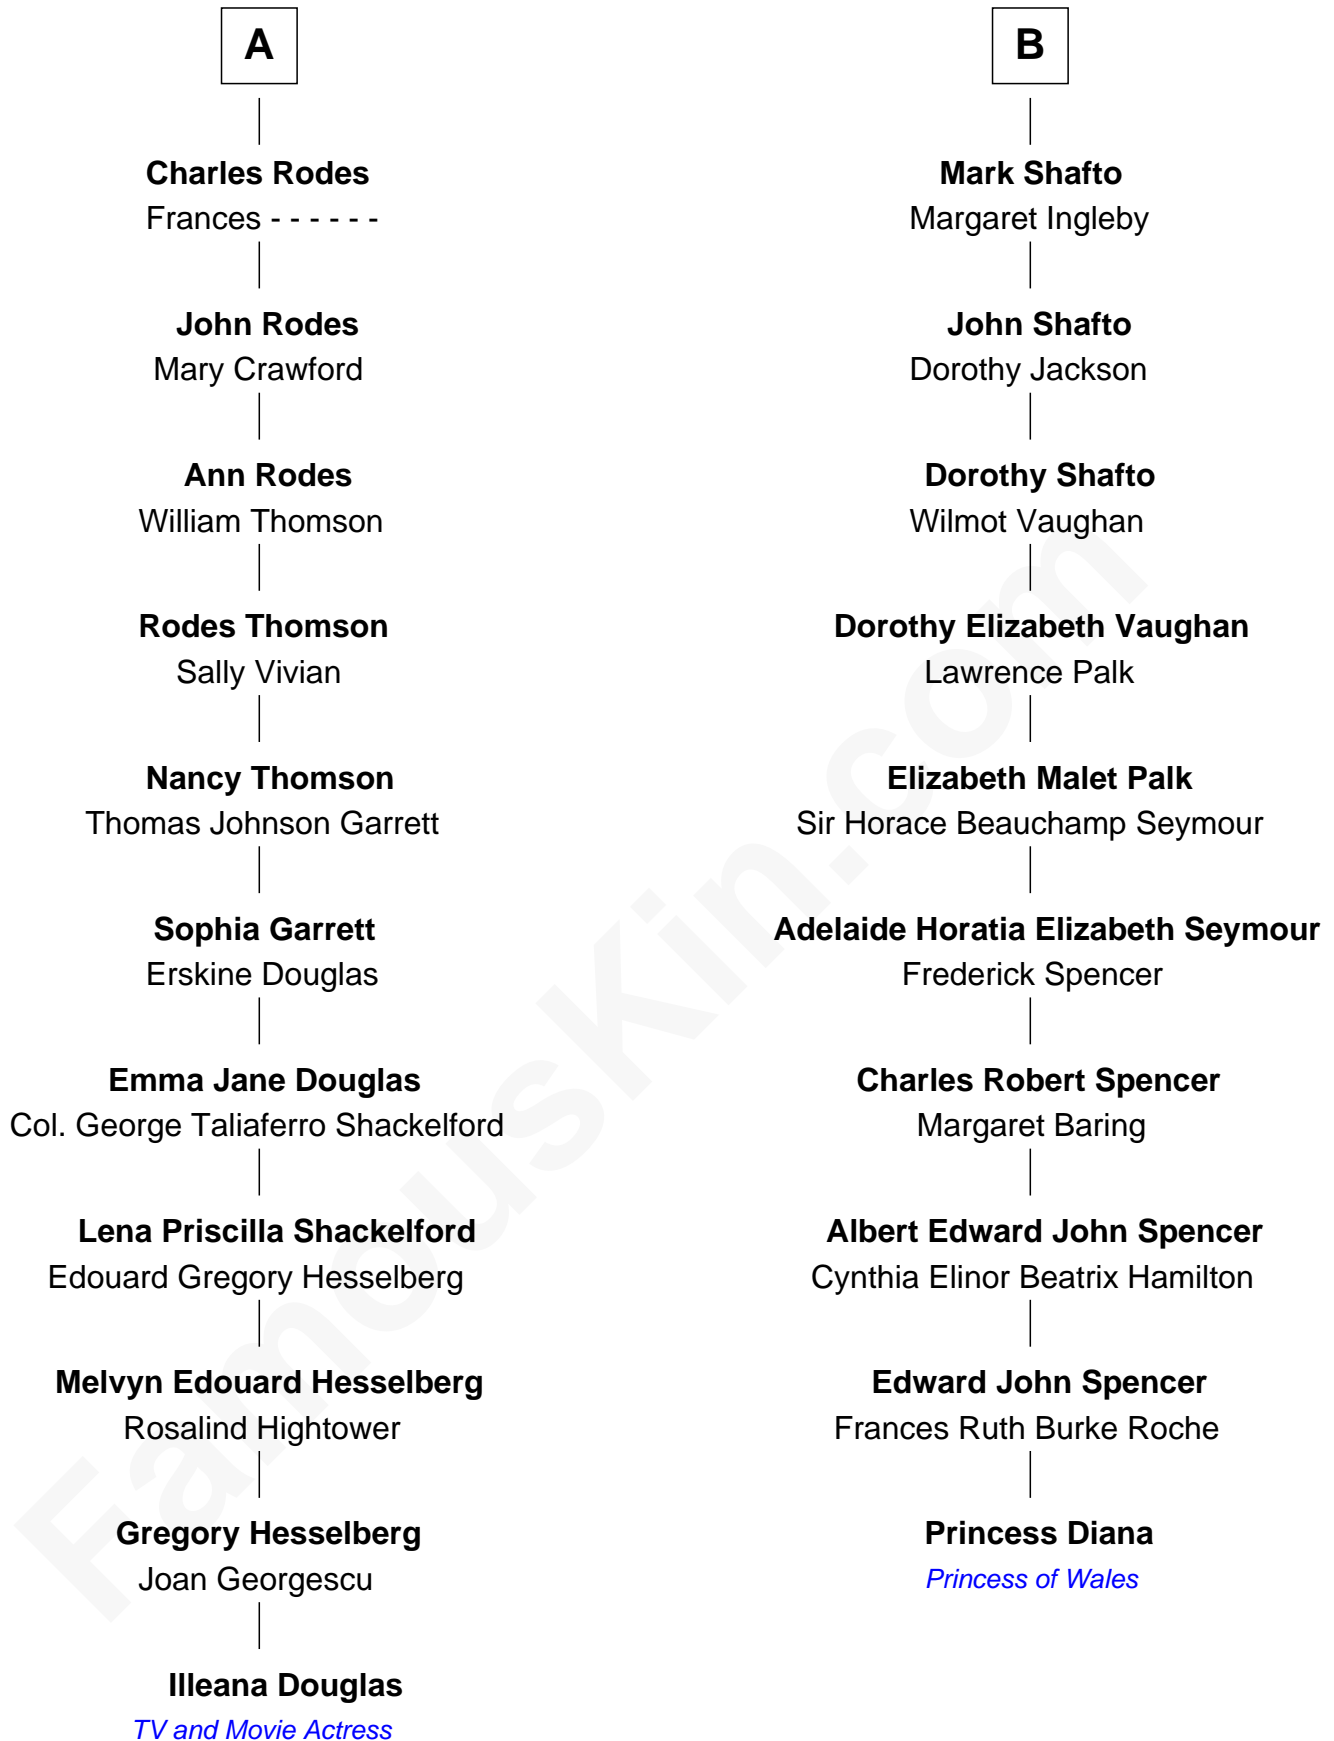

## Relationship Chart of

**Illeana Douglas**

*TV and Movie Actress*

16th cousin 1 time removed of

**Princess Diana**

*Princess of Wales*

**Sir Robert Hildyard**

Elizabeth Hastings

Illeana Douglas photo by [Lan Bui](#) (CC BY-SA 2.0)