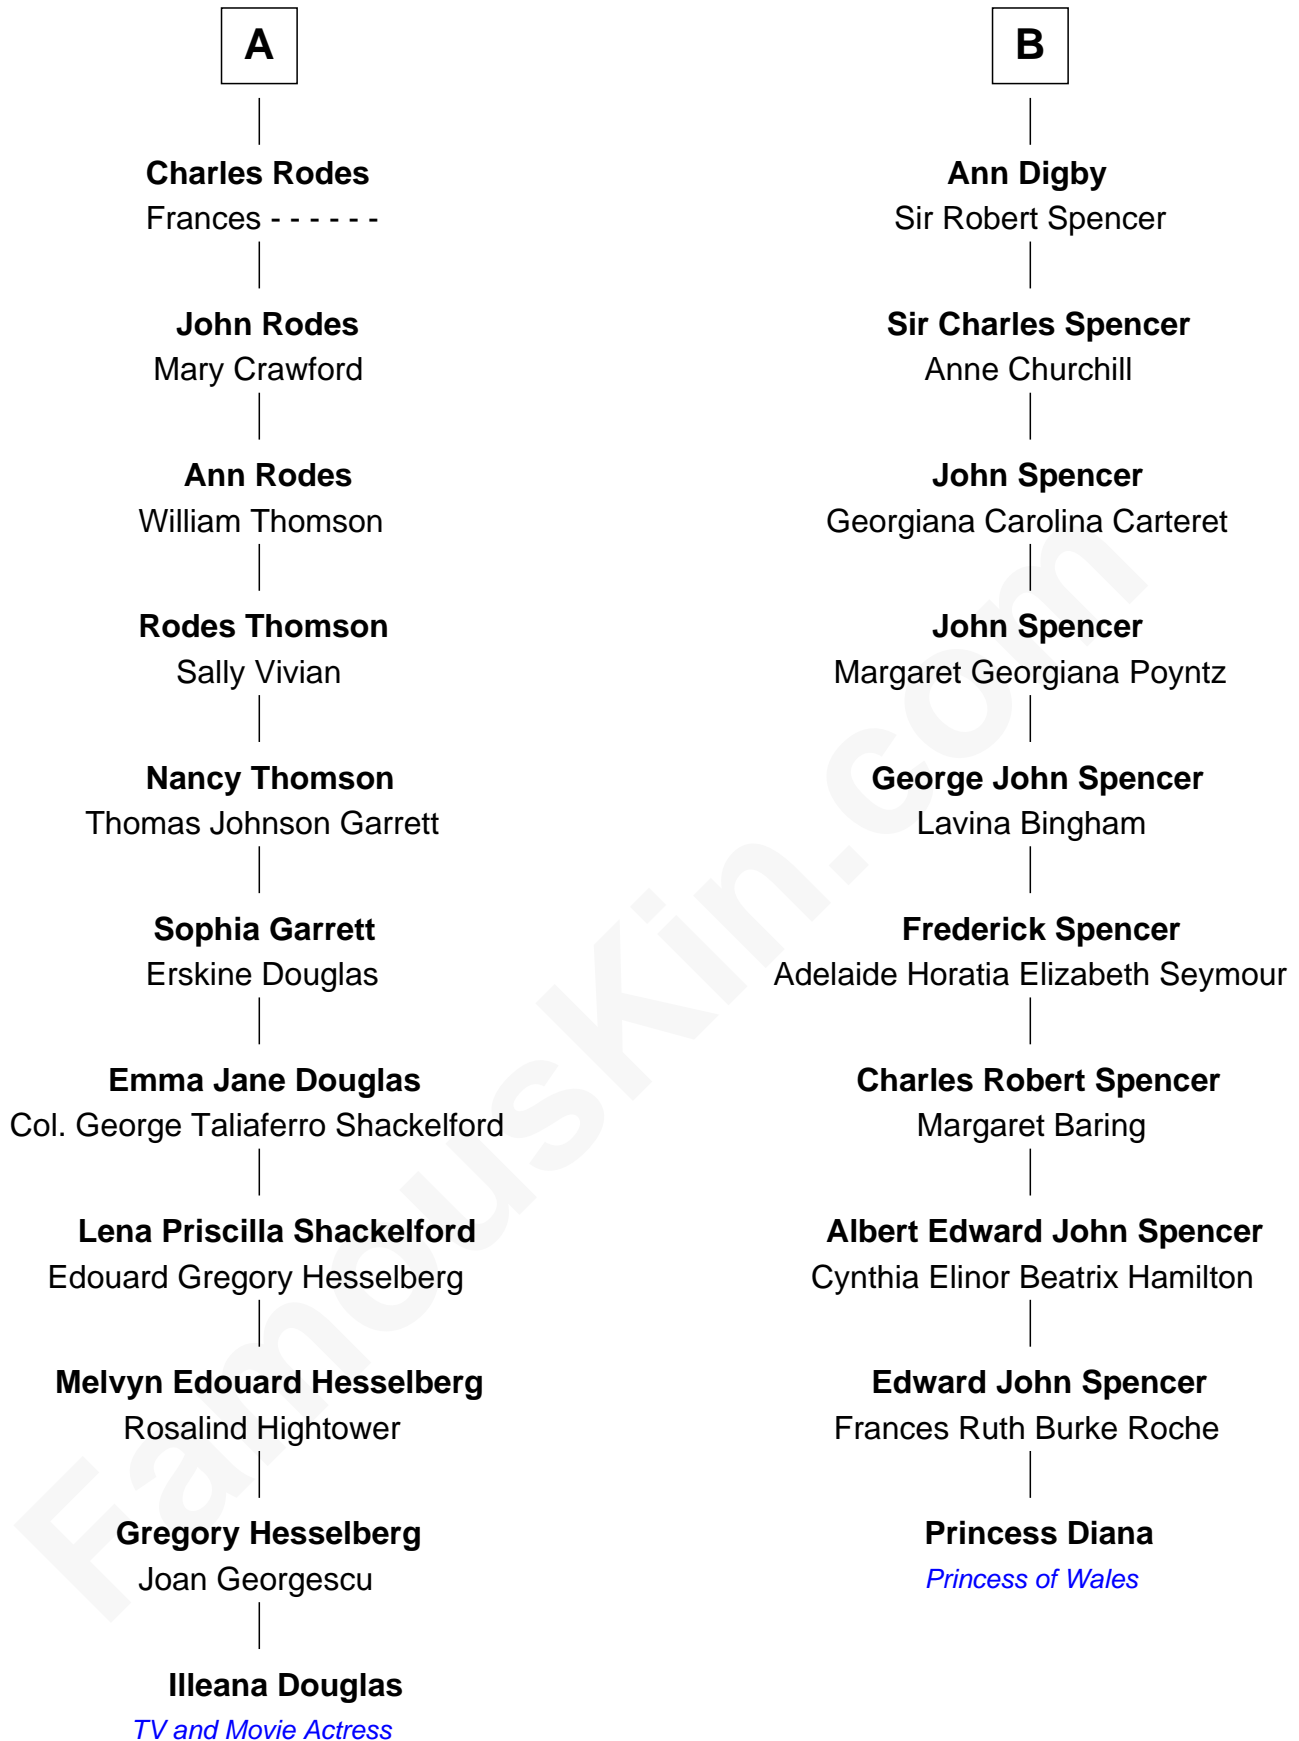

# FamousKin.com Relationship Chart of

**Ileana Douglas**

*TV and Movie Actress*

16th cousin 1 time removed of

**Princess Diana**

*Princess of Wales*

**Sir Roger Wentworth**

Margery Despencer

**Sir Francis Rodes**  
Elizabeth Lascelles

**John Rodes**  
Elizabeth Jason

**A**

**Henry Wentworth**  
Elizabeth Howard

**Margery Wentworth**  
Sir William Waldegrave

**Margaret Waldegrave**  
Sir John St. John

**Margaret St. John**  
Sir Francis Russell

**William Russell**  
Elizabeth Long

**Francis Russell**  
Catherine Brydges

**Anne Russell**  
George Digby

**B**

Illeana Douglas photo by [Lan Bui](#) (CC BY-SA 2.0)