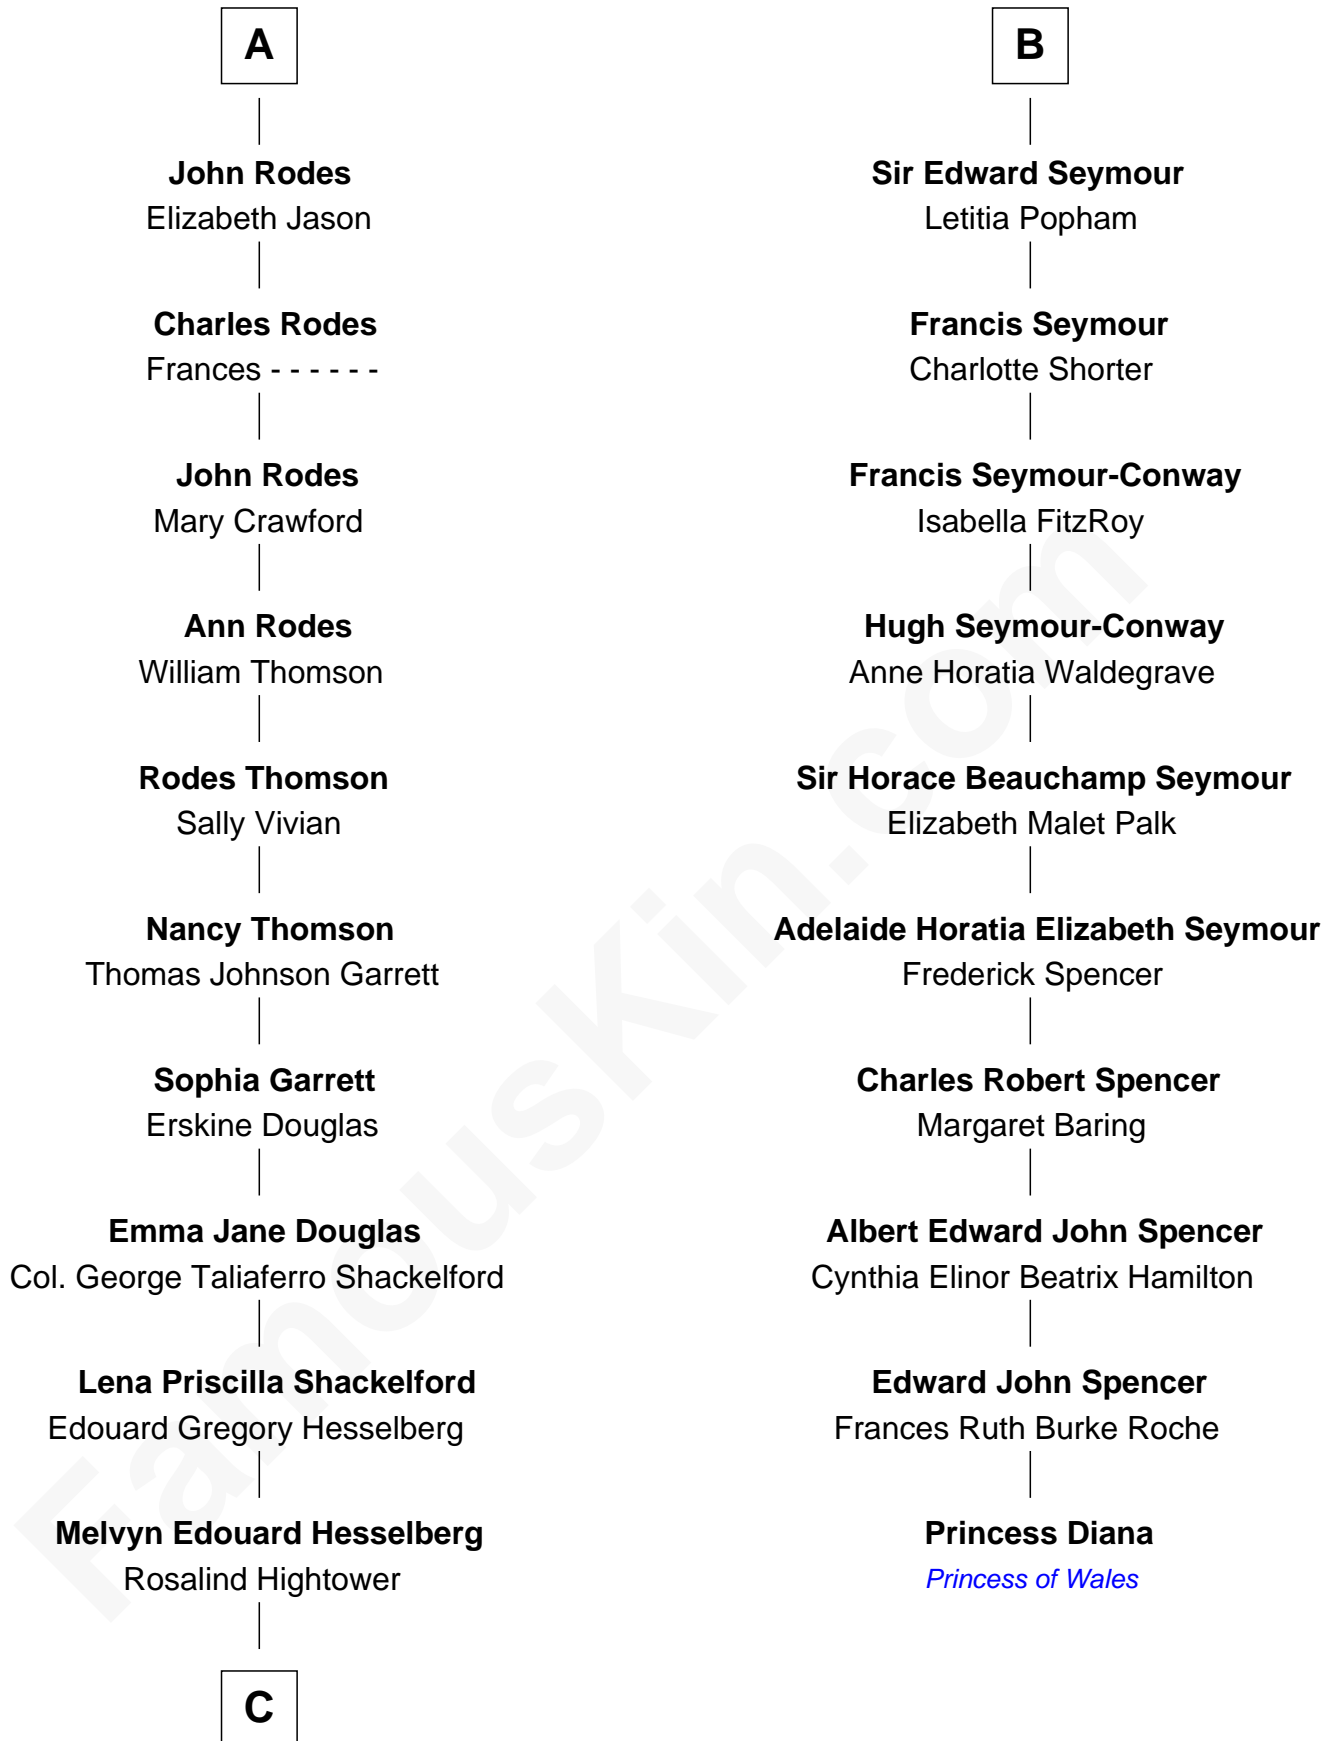

FamousKin.com Relationship Chart of

Ileana Douglas

TV and Movie Actress

16th cousin 2 times removed of

Princess Diana

Princess of Wales

Sir Philip Wentworth

Mary Clifford

C

Gregory Hesselberg

Joan Georgescu

Illeana Douglas

TV and Movie Actress

FamousKin.com