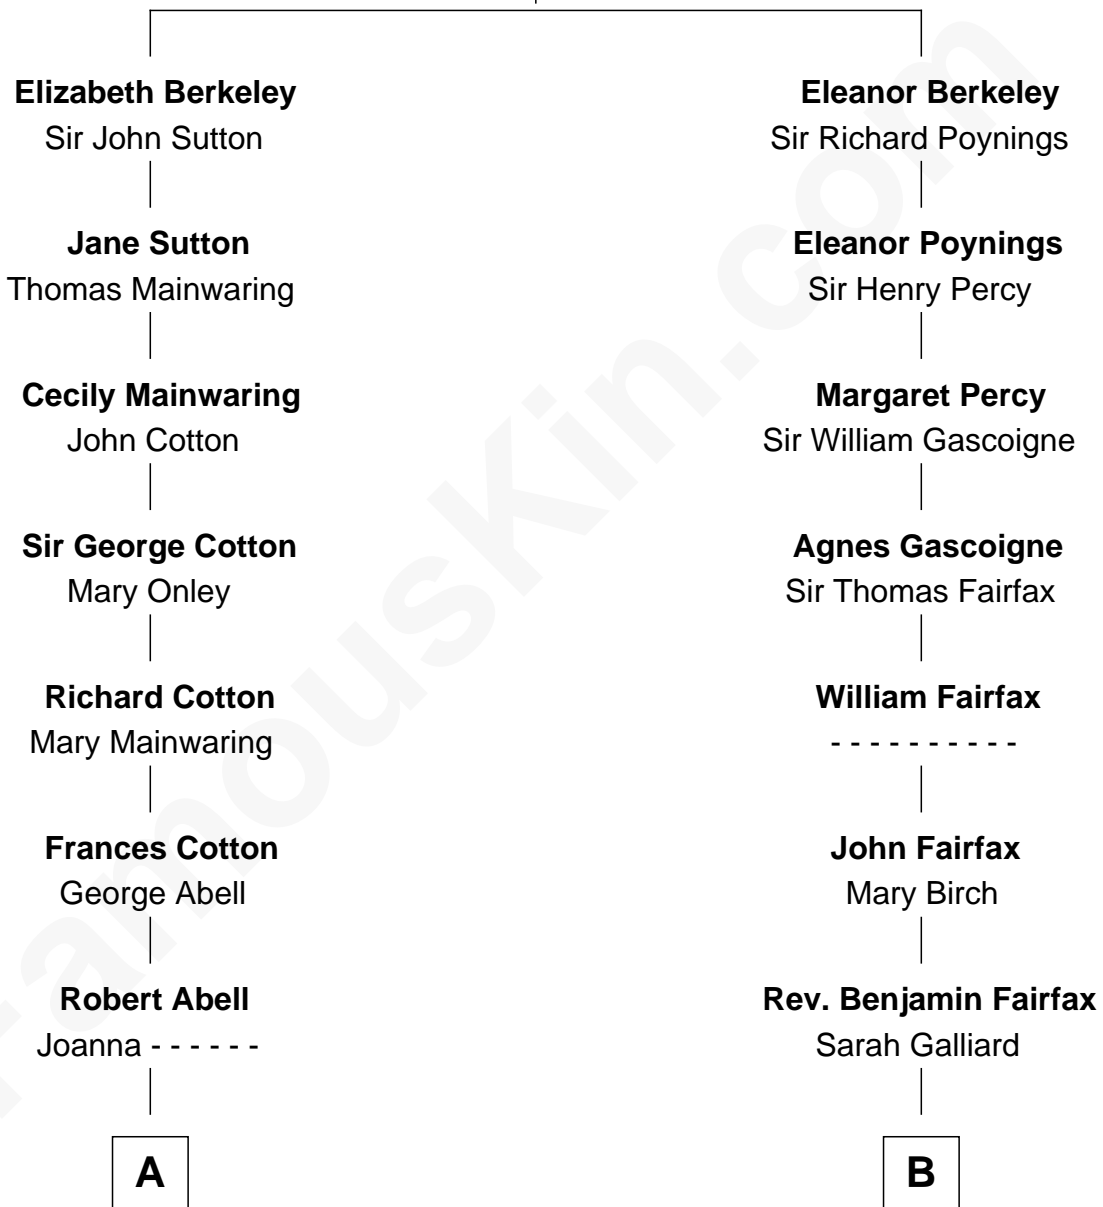

FamousKin.com Relationship Chart of

Ileana Douglas

TV and Movie Actress

16th cousin 2 times removed of

Catherine Middleton

Princess of Wales

Sir John Berkeley
Elizabeth Betteshorne

C

Michael Francis Middleton

Carole Elizabeth Goldsmith

Catherine Middleton

Princess of Wales

FamousKin.com