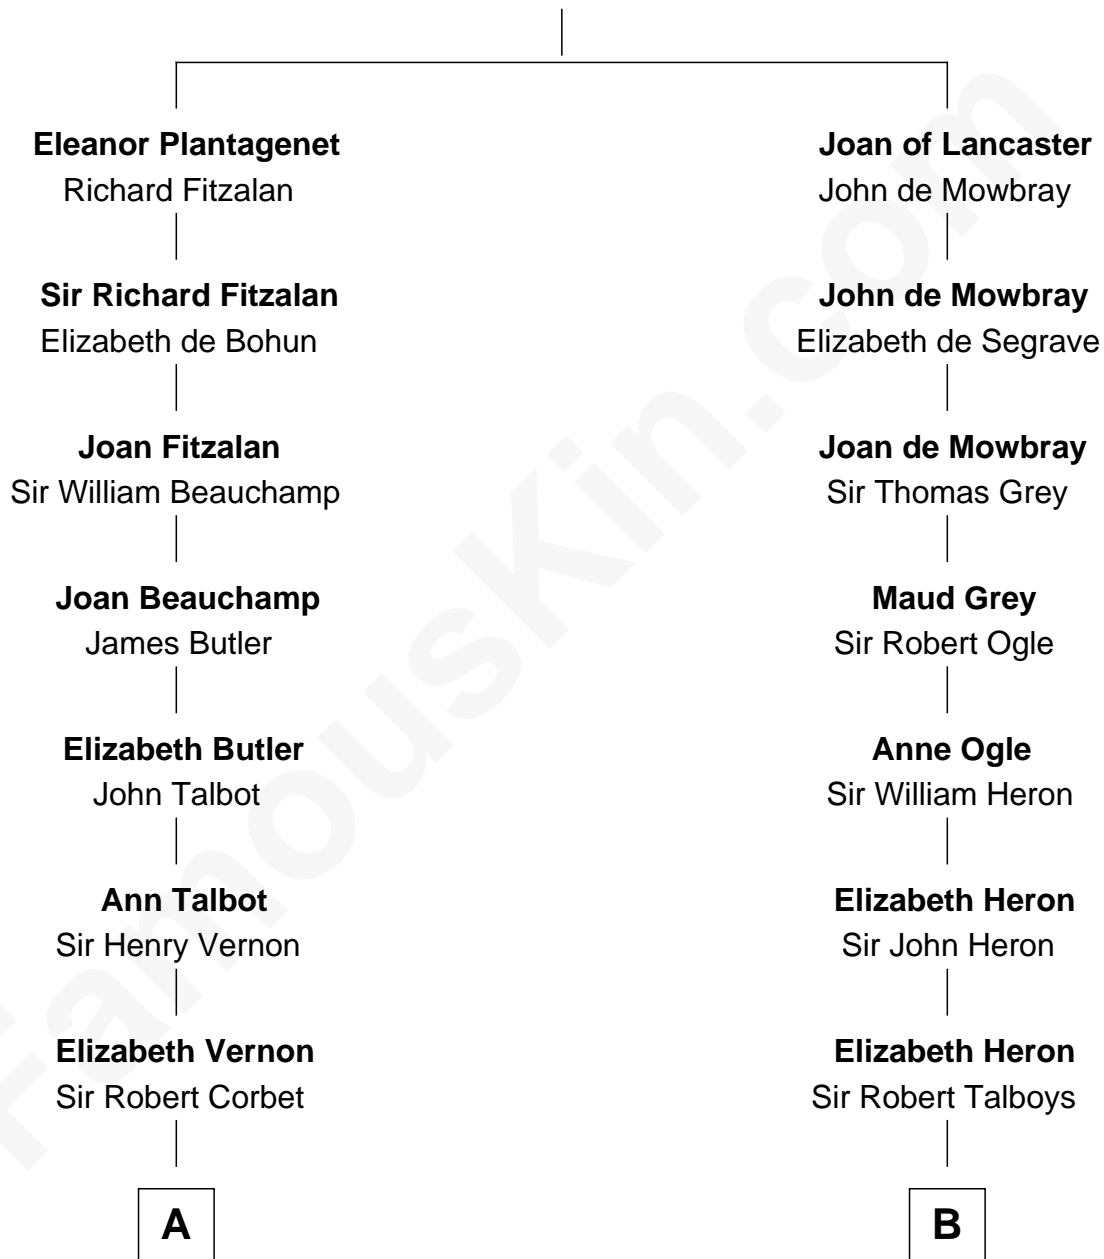

FamousKin.com Relationship Chart of

Illeana Douglas

TV and Movie Actress

18th cousin 3 times removed of

William Rufus Day

36th U.S. Secretary of State

Henry Plantagenet

Maud de Chaworth

C

Emma Jane Douglas
Col. George Taliaferro Shackelford

Lena Priscilla Shackelford
Edouard Gregory Hesselberg

Melvyn Edouard Hesselberg
Rosalind Hightower

Gregory Hesselberg
Joan Georgescu

Illeana Douglas
TV and Movie Actress