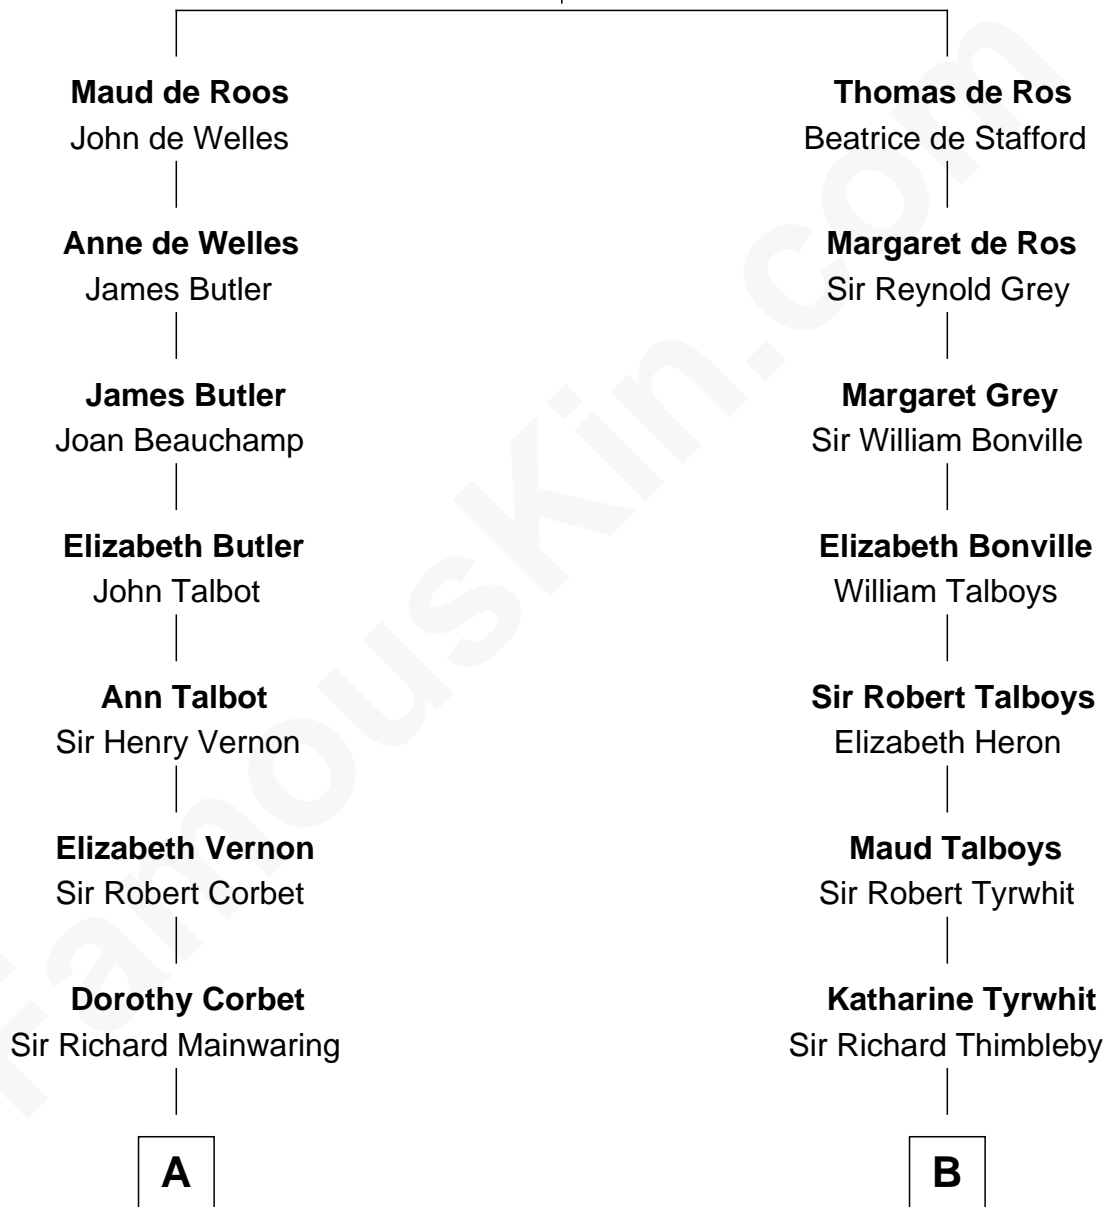

# FamousKin.com Relationship Chart of

**Illeana Douglas**

*TV and Movie Actress*

16th cousin 4 times removed of

**William Rufus Day**

*36th U.S. Secretary of State*

**Sir William de Ros**  
Margery de Badlesmere

**C**

—  
**Lena Priscilla Shackelford**  
Edouard Gregory Hesselberg

—  
**Melvyn Edouard Hesselberg**  
Rosalind Hightower

—  
**Gregory Hesselberg**  
Joan Georgescu

—  
**Illeana Douglas**  
*TV and Movie Actress*