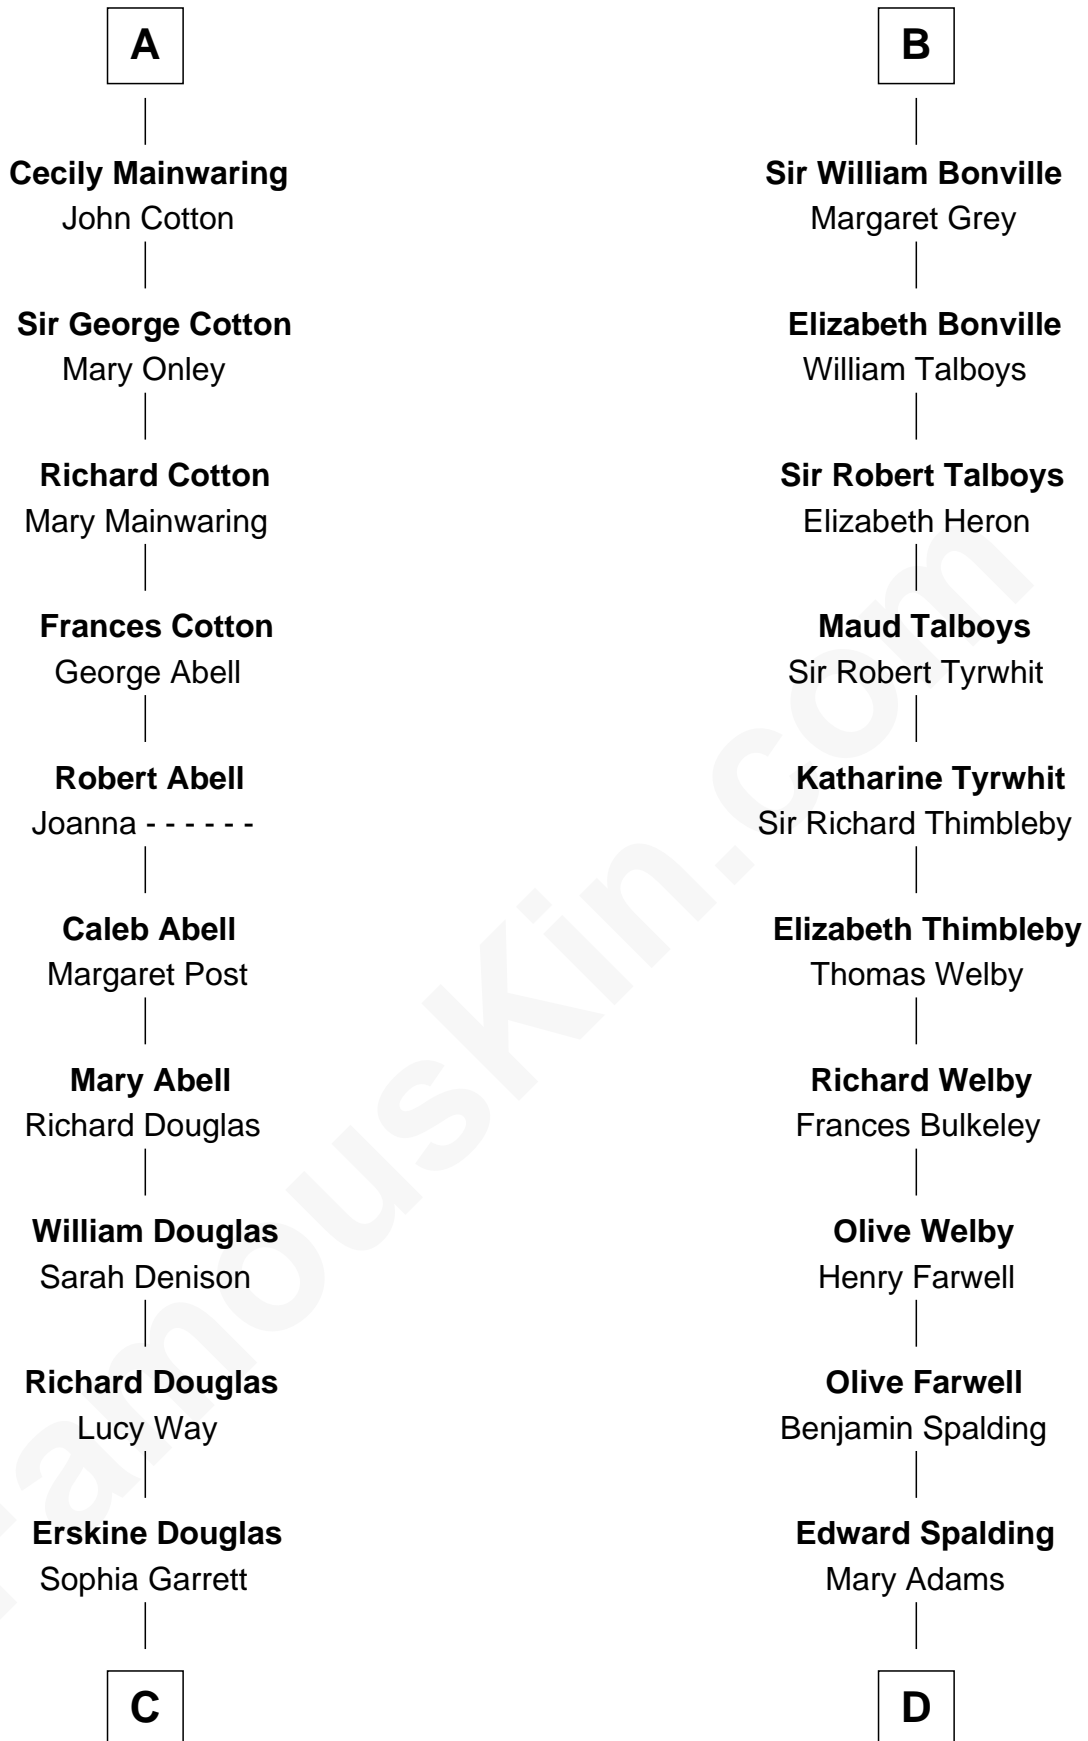

FamousKin.com Relationship Chart of

Ileana Douglas

TV and Movie Actress

21st cousin of

William Rufus Day

36th U.S. Secretary of State

Sir Roger de Quincy

Helen of Galloway

C

Emma Jane Douglas
Col. George Taliaferro Shackelford

Lena Priscilla Shackelford
Edouard Gregory Hesselberg

Melvyn Edouard Hesselberg
Rosalind Hightower

Gregory Hesselberg
Joan Georgescu

Illeana Douglas
TV and Movie Actress