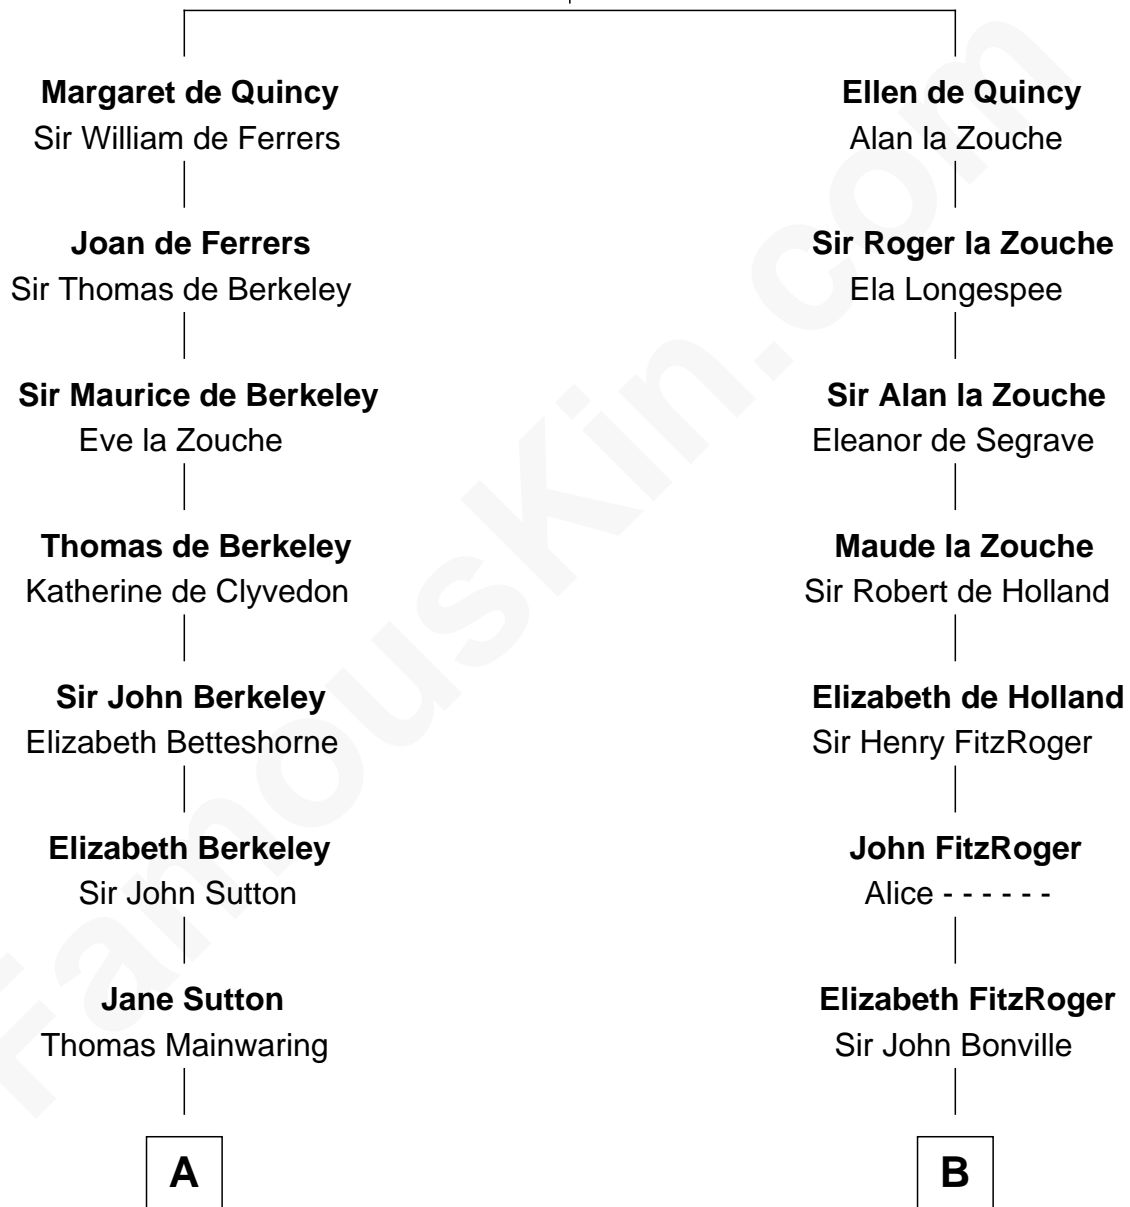

FamousKin.com Relationship Chart of

Ileana Douglas

TV and Movie Actress

21st cousin of

William Rufus Day

36th U.S. Secretary of State

Sir Roger de Quincy

Helen of Galloway

C

Emma Jane Douglas
Col. George Taliaferro Shackelford

Lena Priscilla Shackelford
Edouard Gregory Hesselberg

Melvyn Edouard Hesselberg
Rosalind Hightower

Gregory Hesselberg
Joan Georgescu

Illeana Douglas
TV and Movie Actress