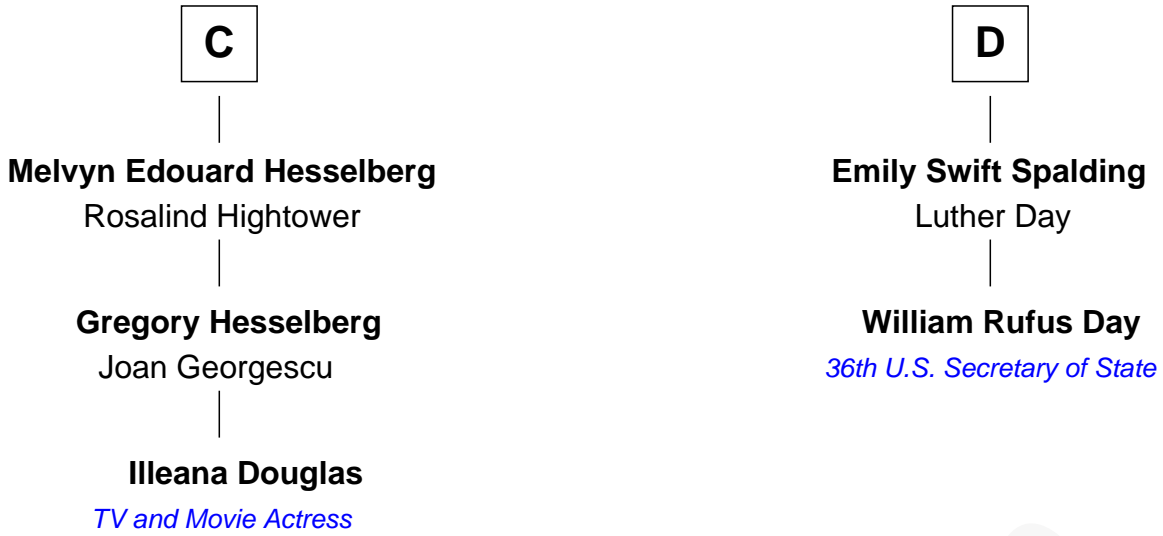

FamousKin.com Relationship Chart of

Ileana Douglas

TV and Movie Actress

18th cousin 1 time removed of

William Rufus Day

36th U.S. Secretary of State

Eudo la Zouche
Milicent de Cantilupe

Eve la Zouche
Sir Maurice de Berkeley

Thomas de Berkeley
Katherine de Clyvedon

Sir John Berkeley
Elizabeth Betteshorne

Elizabeth Berkeley
Sir John Sutton

Jane Sutton
Thomas Mainwaring

Cecily Mainwaring
John Cotton

Sir George Cotton
Mary Onley

A

Sir William la Zouche
Maud Lovel

Milicent la Zouche
Sir William Deincourt

Margaret Deincourt
Sir Robert de Tibetot

Elizabeth de Tibetot
Sir Philip le Despencer

Margery Despencer
Sir Roger Wentworth

Agnes Wentworth
Sir Robert Constable

Anne Constable
William Tyrwhit

B

FamousKin.com