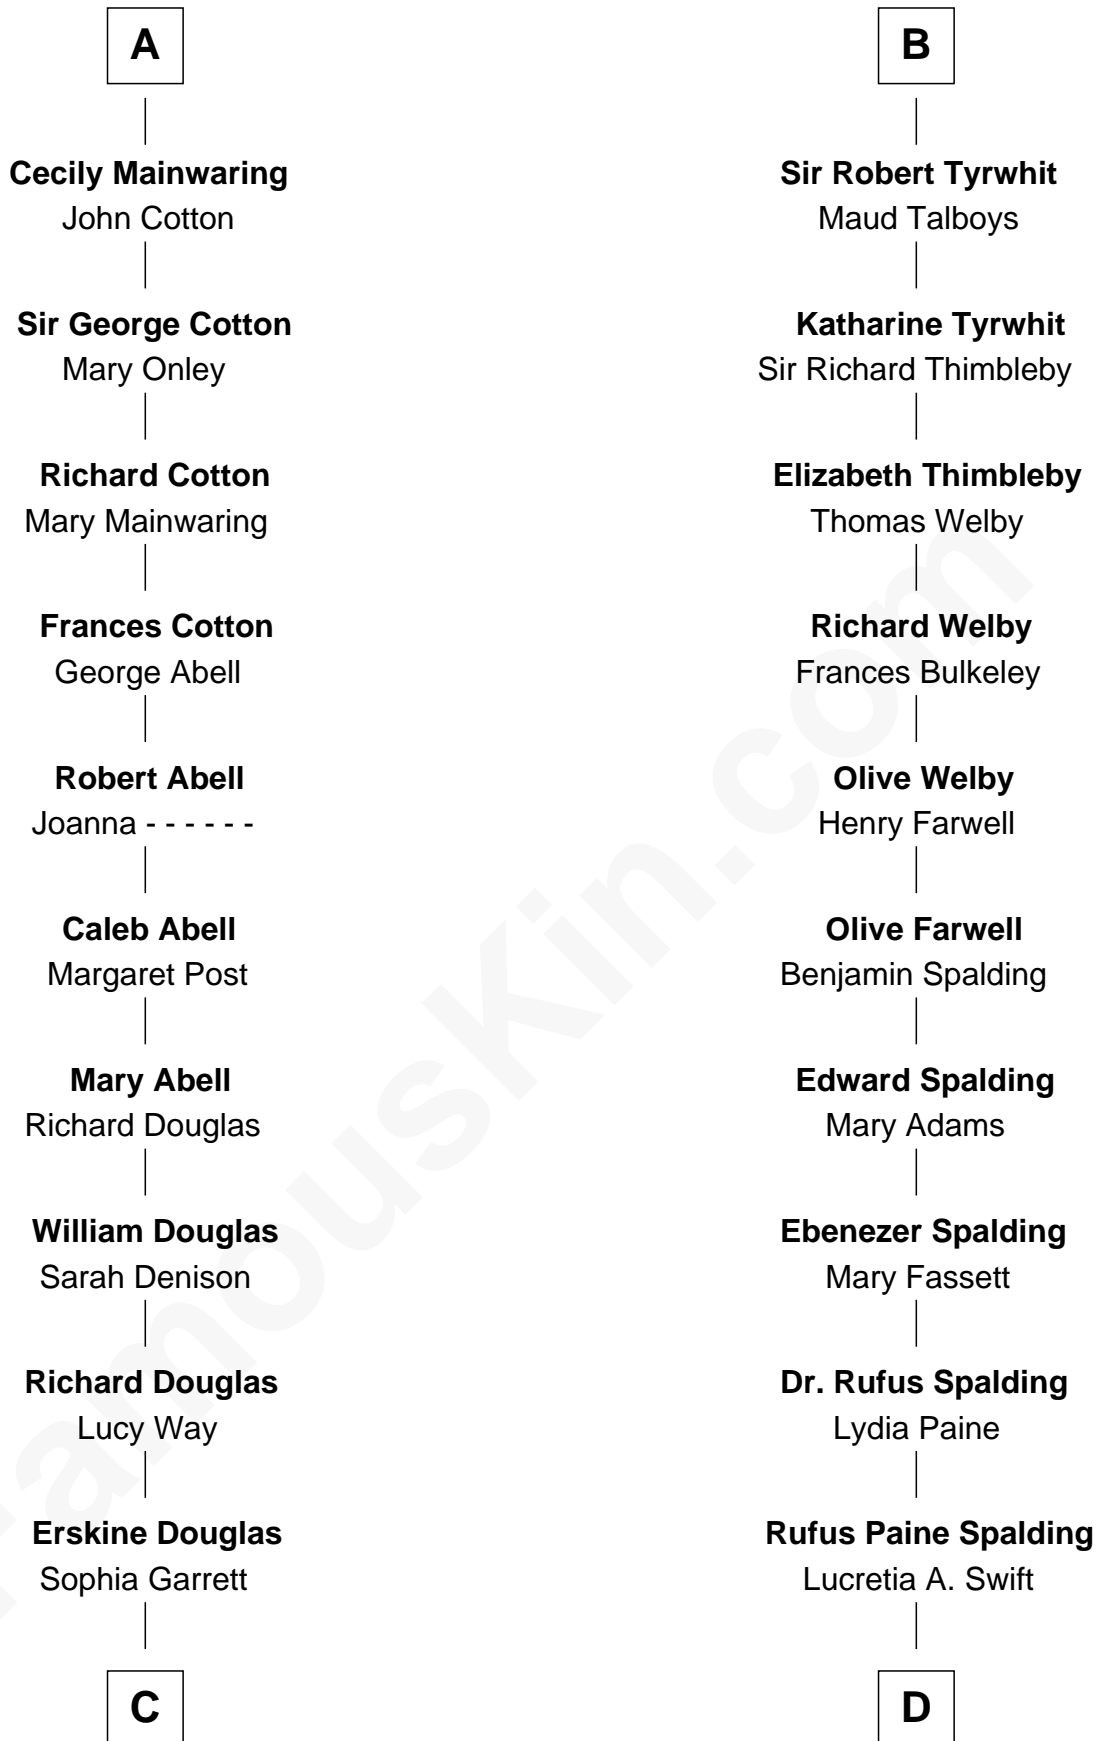

# FamousKin.com Relationship Chart of

**Ileana Douglas**

*TV and Movie Actress*

18th cousin 3 times removed of

**William Rufus Day**

*36th U.S. Secretary of State*

**Sir Hugh le Despencer**

Isabella de Beauchamp

Margaret de Goushill

**Sir Philip le Despencer**

Joan de Cobham

**Sir Philip le Despencer**

Elizabeth - - - - -

**Sir Philip le Despencer**

Elizabeth de Tibetot

**Margery Despencer**

Sir Roger Wentworth

**Agnes Wentworth**

Sir Robert Constable

**Anne Constable**

William Tyrwhit

**B**

**C**

**Emma Jane Douglas**  
Col. George Taliaferro Shackelford

**Lena Priscilla Shackelford**  
Edouard Gregory Hesselberg

**Melvyn Edouard Hesselberg**  
Rosalind Hightower

**Gregory Hesselberg**  
Joan Georgescu

**Illeana Douglas**  
*TV and Movie Actress*

**D**

**Emily Swift Spalding**  
Luther Day