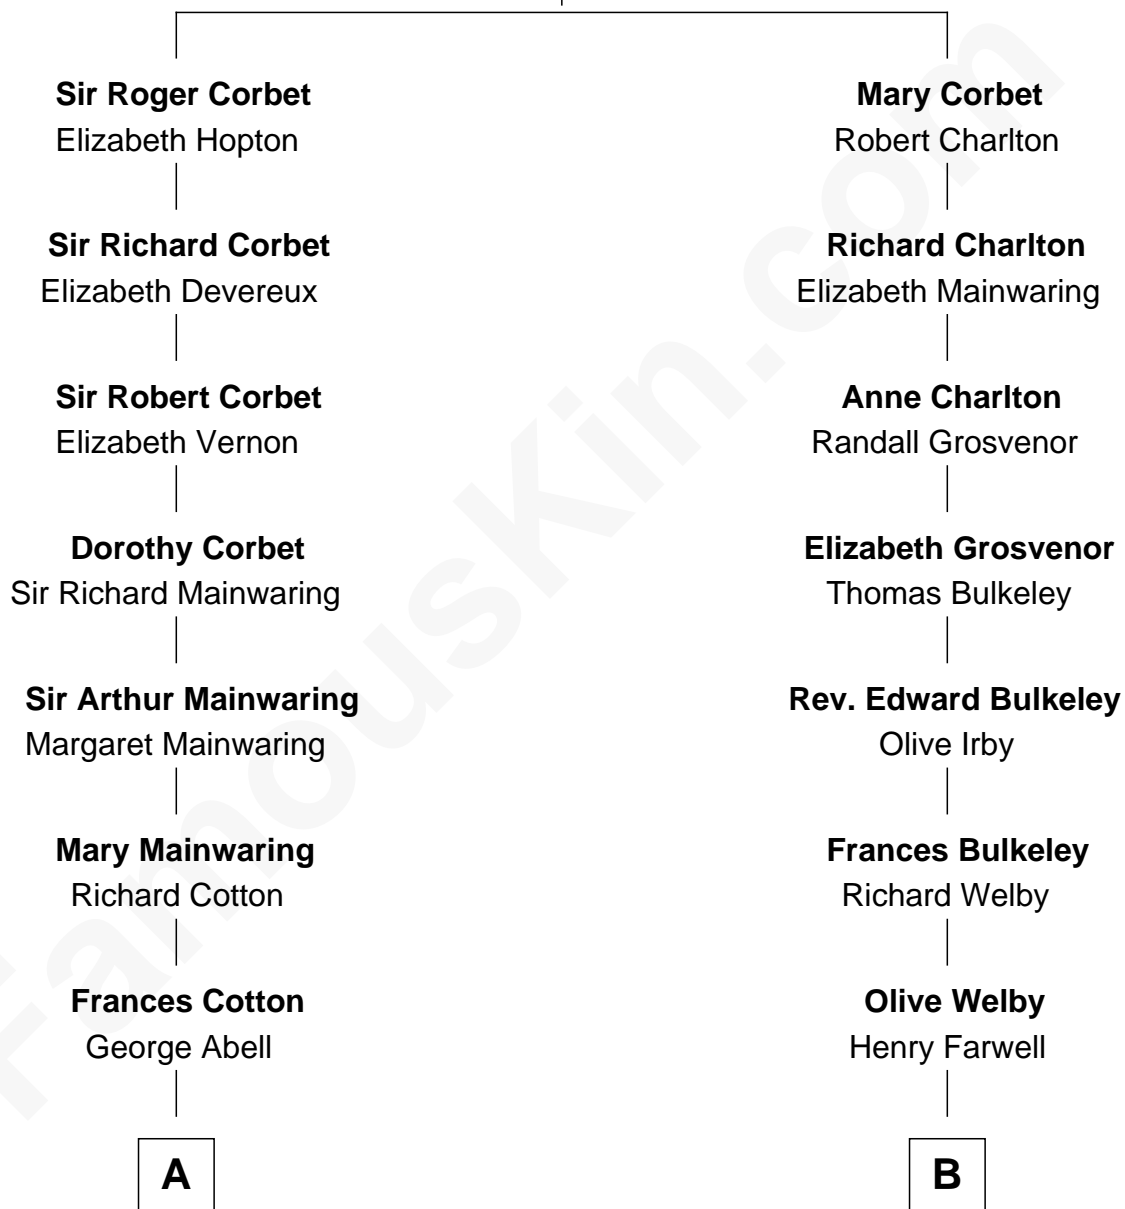

# FamousKin.com Relationship Chart of

**Ileana Douglas**

*TV and Movie Actress*

17th cousin of

**Anna Gunn**

*TV and Movie Actress*

**Sir Robert Corbet**

Margaret - - - - -

**A**

**Robert Abell**  
Joanna - - - - -

**Caleb Abell**  
Margaret Post

**Mary Abell**  
Richard Douglas

**William Douglas**  
Sarah Denison

**Richard Douglas**  
Lucy Way

**Erskine Douglas**  
Sophia Garrett

**Emma Jane Douglas**  
Col. George Taliaferro Shackelford

**Lena Priscilla Shackelford**  
Edouard Gregory Hesselberg

**Melvyn Edouard Hesselberg**  
Rosalind Hightower

**Gregory Hesselberg**  
Joan Georgescu