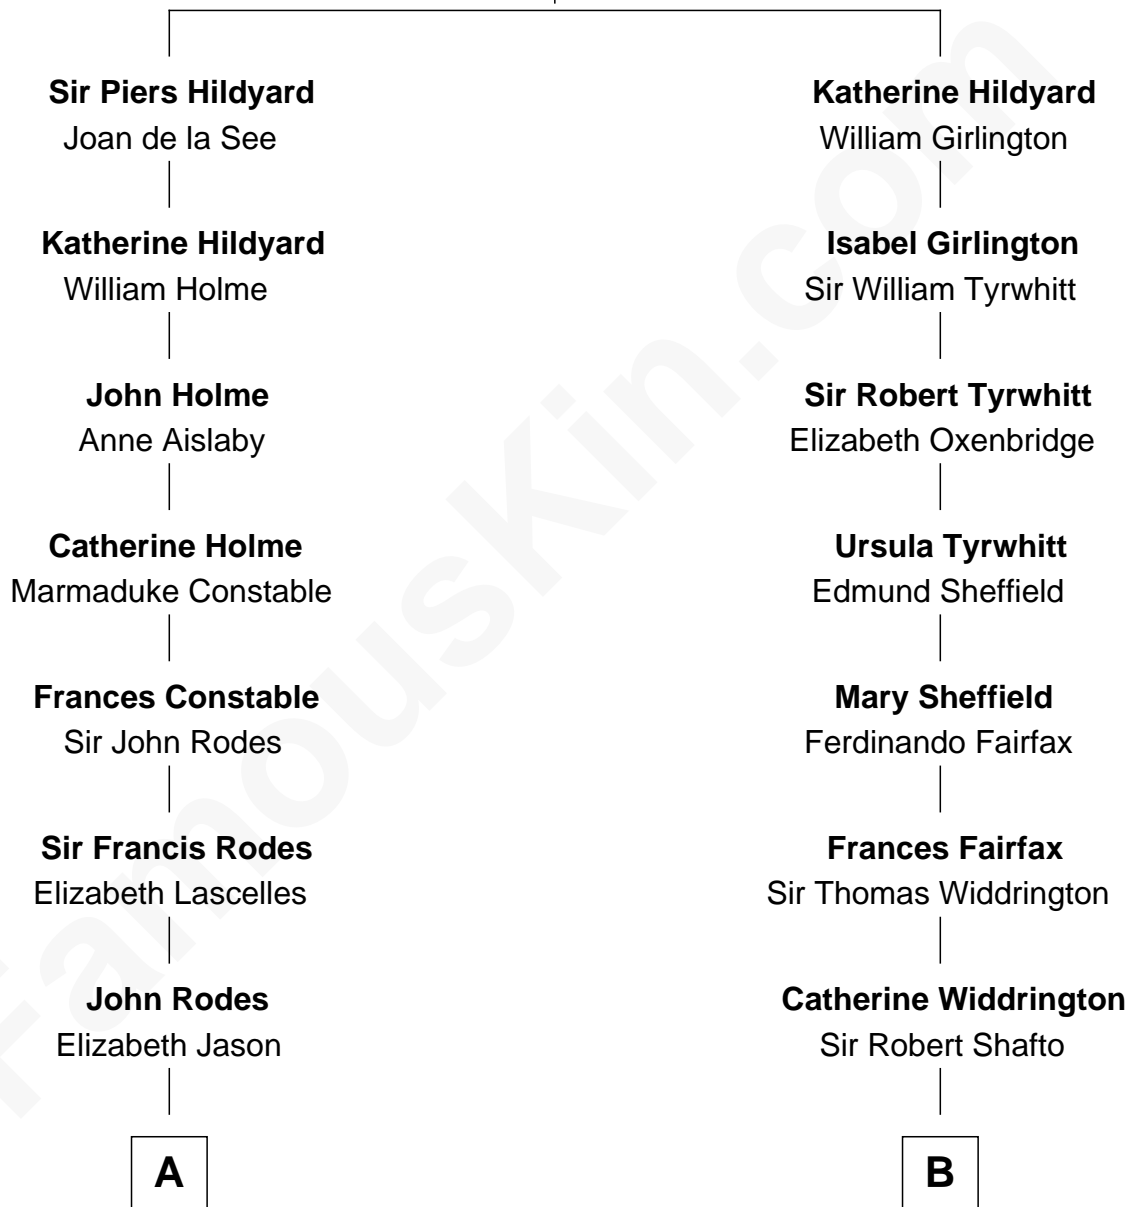

# FamousKin.com Relationship Chart of

**Illeana Douglas**

*TV and Movie Actress*

17th cousin of

**Prince Harry**

*Duke of Sussex*

**Sir Robert Hildyard**

Elizabeth Hastings

Illeana Douglas photo by [Lan Bui](#) (CC BY-SA 2.0)