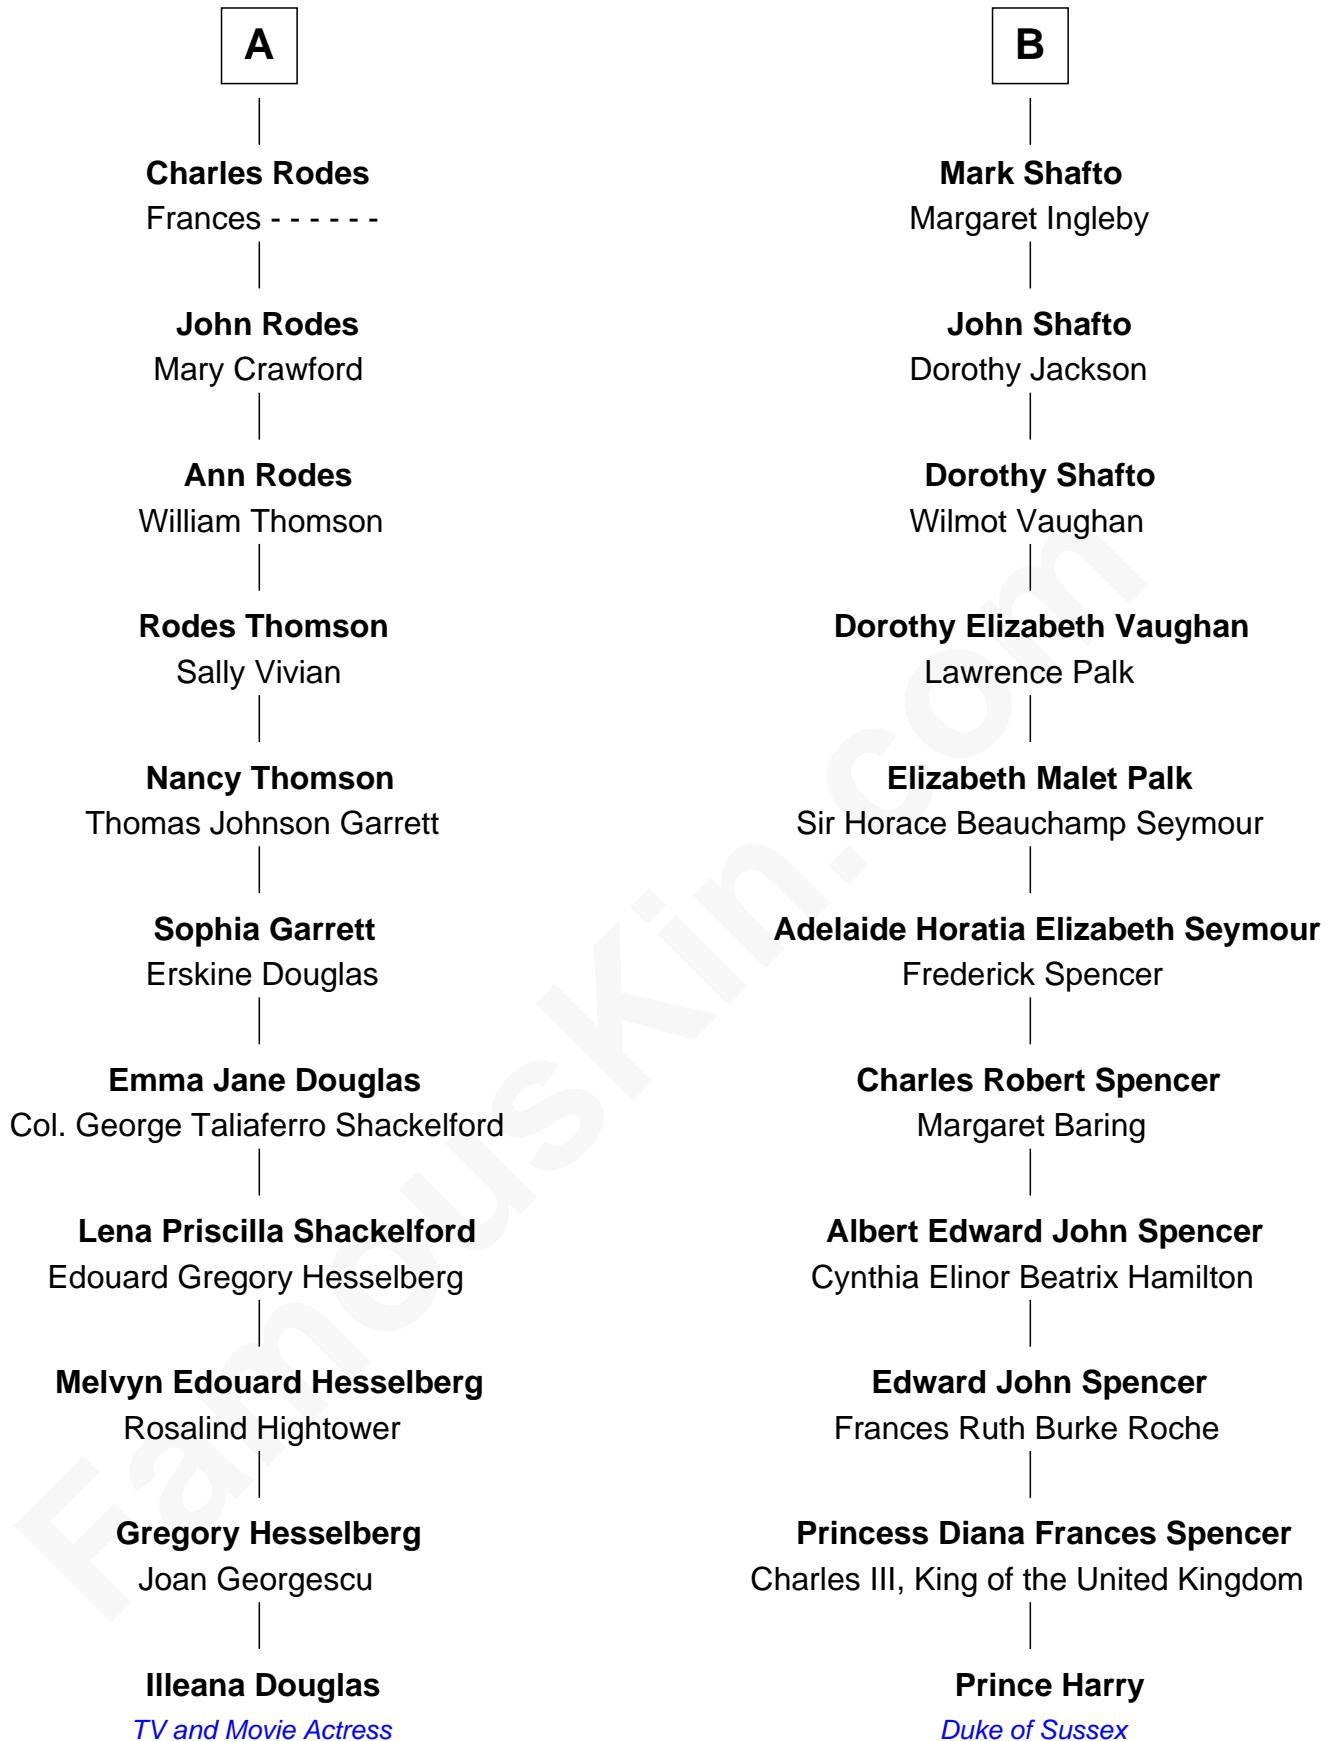

# FamousKin.com Relationship Chart of

**Illeana Douglas**

*TV and Movie Actress*

17th cousin of

**Prince Harry**

*Duke of Sussex*

**Sir Robert Hildyard**

Elizabeth Hastings

Illeana Douglas photo by [Lan Bui](#) (CC BY-SA 2.0)