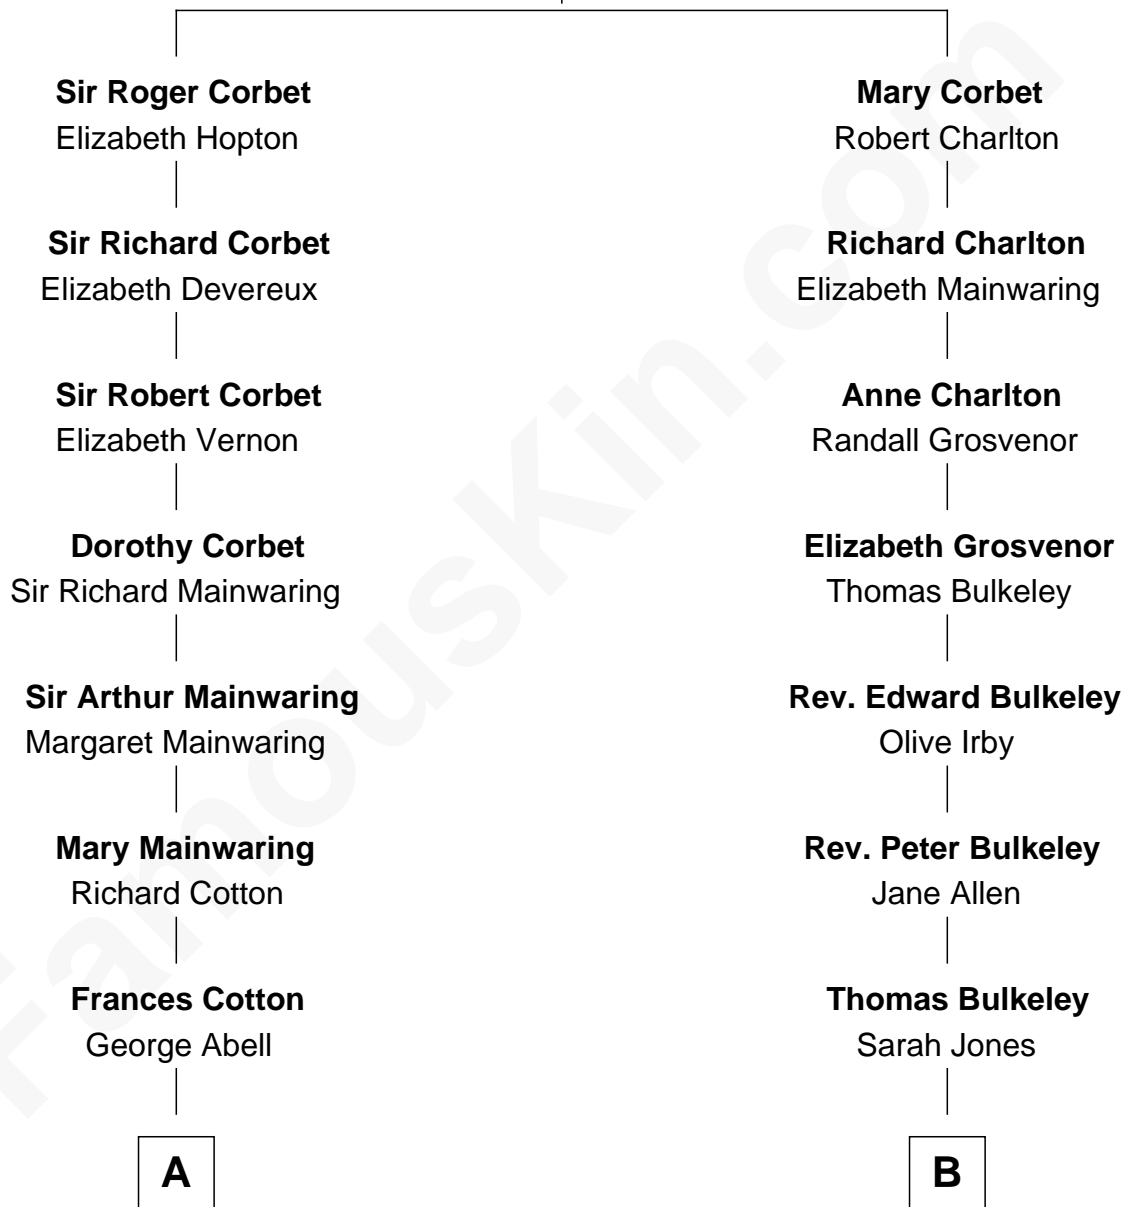

FamousKin.com Relationship Chart of

Ileana Douglas

TV and Movie Actress

17th cousin of

Harry Chapin

Singer and Songwriter

Sir Robert Corbet

Margaret - - - - -

A

Robert Abell
Joanna - - - - -

Caleb Abell
Margaret Post

Mary Abell
Richard Douglas

William Douglas
Sarah Denison

Richard Douglas
Lucy Way

Erskine Douglas
Sophia Garrett

Emma Jane Douglas
Col. George Taliaferro Shackelford